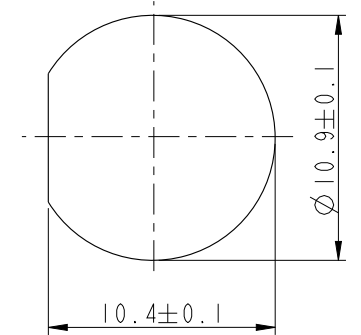

Recommended Panel Cut-Out