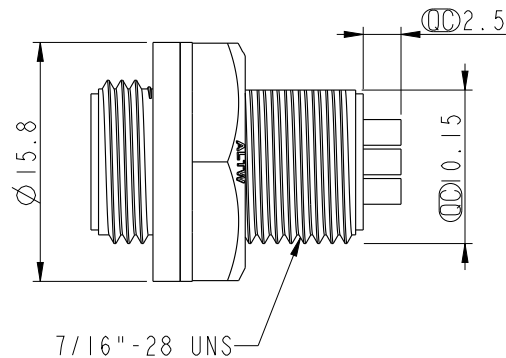

REV.	ECN NO.	DATE	SIGN	DESCRIPTION
D	LEN1741247	2017/04/13	Ruru	Change Logo
E	C190268	2019/02/19	Ruru	Modify Note
F	C190680	2019/05/05	Nan_Su	Change Laser Mark

Pin Assignments  
Front View

Recommended Panel Cut-Out

Laser Mark

Note:  $\triangle$

- \*  $\odot$  Important Dimension To Check
- \* Waterproof Rate: IP67
- \* Housing: Nylon+GF, Black
- \* Pin: Copper Alloy, Gold Plated
- \* Gasket: EPDM, Black
- \* Nut: Nylon+GF, Black
- \* Liquid Glue: Clear

- $\triangle$  \* Use with waterproof cap or dust cap  
Panel Thickness max: 4.0mm
- $\triangle$  \* Use without waterproof cap or dust cap  
Panel Thickness max: 5.0mm
- $\triangle$   $\triangle$  \* Laser Mark: YYWW (年+周, 4碼)  
字型 Simplex; 字高 1.2mm.
- \* Gasket and Nut are packed separately  
in PE bags.

UNIT: mm		
TOLERANCE	.X ±0.25	
	.XX ±0.1	
	.XXX ±0.05	
ANGLES	±1°	

TITLE Mini Panel Screw 6Pin M Conn. M Pin			
SCALE 2:1	SIZE A4	SHEET 1 OF 1	
REV. F	WC-REV. A.2	$\odot$ : Inspection item	

**Amphenol LTW**  
安費諾亮泰企業股份有限公司