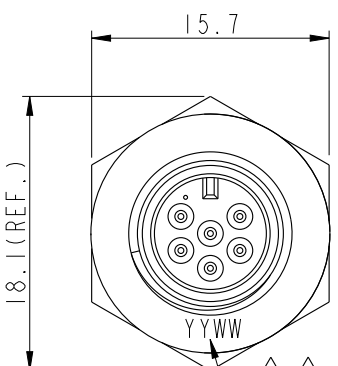

Laser Mark

Note:  $\triangle$

- \*  $\odot$  Important Dimension To Check
- \* Waterproof Rate: IP67
- \* Housing: Nylon+GF, Black
- \* Pin: Copper Alloy, Gold Plated
- \* Gasket: EPDM, Black
- \* Nut: Nylon+GF, Black
- \* Liquid Glue: Clear

- $\triangle$  \* Use with waterproof cap or dust cap  
Panel Thickness max: 4.0mm
- $\triangle$  \* Use without waterproof cap or dust cap  
Panel Thickness max: 5.0mm
- $\triangle$   $\triangle$  \* Laser Mark: YYWW (年+周, 4碼)  
字型 Simplex; 字高 1.2mm.
- \* Gasket and Nut are packed separately  
in PE bags.

UNIT: mm		
TOLERANCE	.X ±0.25	
	.XX ±0.1	
	.XXX ±0.05	
ANGLES	±1°	

TITLE Mini Panel Screw 6Pin M Conn. M Pin			
SCALE 2:1	SIZE A4	SHEET 1 OF 1	
REV. F	WC-REV. A.2	$\odot$ : Inspection item	

**Amphenol LTW**  
安費諾亮泰企業股份有限公司