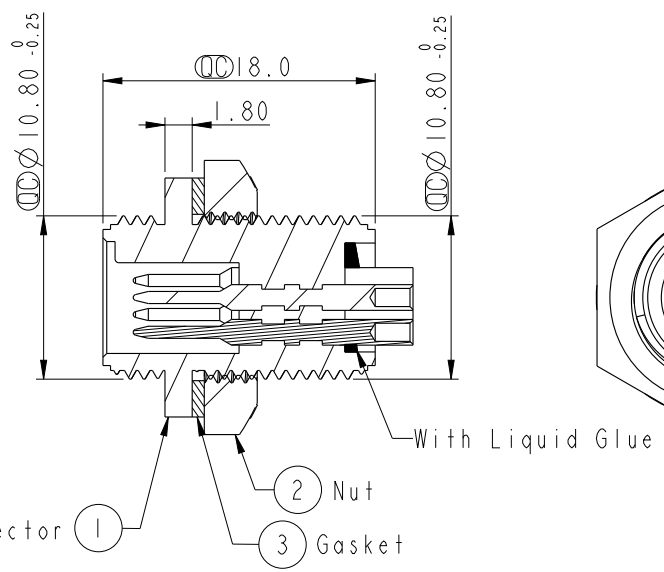

Laser Mark

Note:  $\triangle$

- \*  $\odot$  Important Dimension To Check
- \* Waterproof Rate: IP67
- \* Housing: Nylon+GF, Black
- \* Pin: Copper Alloy, Gold Plated
- \* Gasket: EPDM, Black
- \* Nut: Nylon+GF, Black
- \* Liquid Glue: Clear

- $\triangle$  \* Use with waterproof cap or dust cap  
Panel Thickness max: 4.0mm
- $\triangle$  \* Use without waterproof cap or dust cap  
Panel Thickness max: 5.0mm
- $\triangle$   $\triangle$  \* Laser Mark: YYWW (年+周, 4碼)  
字型 Simplex; 字高 1.2mm.
- \* Gasket and Nut are packed separately  
in PE bags.

UNIT: mm		
TOLERANCE	.X ±0.25	
	.XX ±0.1	
	.XXX ±0.05	
ANGLES	±1°	

TITLE Mini Panel Screw 6Pin M Conn. M Pin			
SCALE 2:1	SIZE A4	SHEET 1 OF 1	
REV. F	WC-REV. A.2	$\odot$ : Inspection item	

**Amphenol LTW**  
安費諾亮泰企業股份有限公司