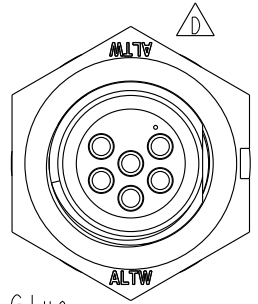

REV.	ECN NO.	DATE	SIGN	DESCRIPTION
D	LEN1741247	2017/04/13	Ruru	Change Logo
E	C190268	2019/02/19	Ruru	Modify Note
F	C190680	2019/05/05	Nan_Su	Change Laser Mark

Pin Assignments  
Front View

Recommended Panel Cut-Out

Laser Mark

Note:  $\triangle$

- \*  $\odot$  Important Dimension To Check
- \* Waterproof Rate: IP67
- \* Housing: Nylon+GF, Black
- \* Pin: Copper Alloy, Gold Plated
- \* Gasket: EPDM, Black
- \* Nut: Nylon+GF, Black
- \* Liquid Glue: Clear

- $\triangle$  \* Use with waterproof cap or dust cap  
Panel Thickness max: 4.0mm
- $\triangle$  \* Use without waterproof cap or dust cap  
Panel Thickness max: 5.0mm
- $\triangle$   $\triangle$  \* Laser Mark: YYWW (年+周, 4碼)  
字型 Simplex; 字高 1.2mm.
- \* Gasket and Nut are packed separately  
in PE bags.

UNIT: mm		
TOLERANCE	.X ±0.25	
	.XX ±0.1	
	.XXX ±0.05	
ANGLES	±1°	

TITLE Mini Panel Screw 6Pin M Conn. M Pin			
SCALE 2:1	SIZE A4	SHEET 1 OF 1	
REV. F	WC-REV. A.2	$\odot$ : Inspection item	

**Amphenol LTW**  
安費諾亮泰企業股份有限公司