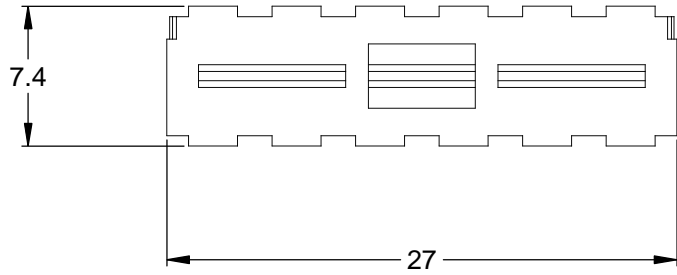

REVISIONS					
REV	ECO	DESCRIPTION	DATE	BY	APPR
A3		RELEASE NEW DWG FORMAT	18/SEP/13	DRP	

NOTES: UNLESS OTHERWISE SPECIFIED

1. MATERIAL: THERMOPLASTIC; COLOR: GREEN
2. RoHS COMPLIANT
3. CAVITIES: 12
4. KEYED: N/A
5. USE WITH CONNECTORS AT04-12P*
(* = MODIFICATIONS AND COLORS)
6. ALL DIMENSIONS ARE FOR REFERENCE USE ONLY.

QUANTITY	AW12P	PART NUMBER	DESCRIPTION	ITEM	
MATERIALS LIST					
<small>UNLESS OTHERWISE SPECIFIED</small> 1) All dimensions are in metric(mm). 2) Tolerances are as follows: 1 PL DEC ±0.30 2 PL DEC ±0.15 3 PL DEC ±0.08 3) Note reference =		<small>SIGNATURES</small> DRAWN: D.PARKS CHECKED: ENGINEER: APPROVAL: CUSTOMER:	<small>DATE</small> 18/SEP/13	<h1>Amphenol</h1> <p>Sine Systems - www.amphenol-sine.com 44724 Morley Drive Clinton Township, MI 48036</p>	
<small>MATERIAL SPECIFICATIONS:</small> <small>PROCESS SPECIFICATIONS:</small> <small>NEXT ASSY:</small>		<small>THIS DRAWING IS SUPPLIED FOR INFORMATION ONLY. DESIGN FEATURES, SPECIFICATIONS AND PERFORMANCE DATA SHOWN HEREON ARE THE PROPERTY OF THE AMPHENOL CORPORATION. NO RIGHTS OF REPRODUCTION ARE IMPLIED. ALL DIMENSIONS ARE SUBJECT TO NORMAL MANUFACTURING VARIATIONS.</small>			
		<small>SIZE</small> A	<small>TYPE</small> C-	<small>DWG NO:</small> AW12P	<small>REVISION</small> A3
		<small>SCALE:</small> NONE		<small>SHEET</small> 1 <small>OF</small> 1	