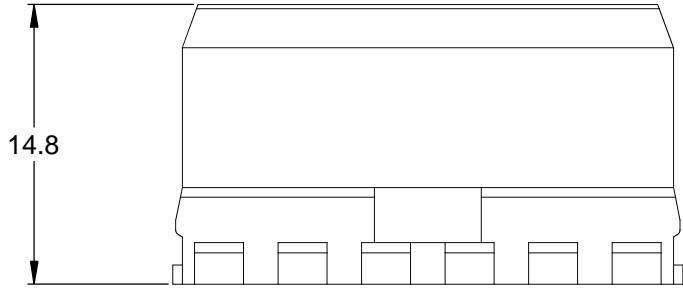

REVISIONS					
REV	ECO	DESCRIPTION	DATE	BY	APPR
A3		RELEASE NEW DWG FORMAT	18/SEP/13	DRP	

NOTES: UNLESS OTHERWISE SPECIFIED

1. MATERIAL: THERMOPLASTIC; COLOR: GREEN
2. RoHS COMPLIANT
3. CAVITIES: 12
4. KEYED: N/A
5. USE WITH CONNECTORS AT04-12P*
(* = MODIFICATIONS AND COLORS)
6. ALL DIMENSIONS ARE FOR REFERENCE USE ONLY.

QUANTITY	AW12P	PART NUMBER	DESCRIPTION	ITEM	
MATERIALS LIST					
<small>UNLESS OTHERWISE SPECIFIED</small> 1) All dimensions are in metric(mm). 2) Tolerances are as follows: 1 PL DEC ±0.30 2 PL DEC ±0.15 3 PL DEC ±0.08 3) Note reference =		<small>SIGNATURES</small> DRAWN: D.PARKS CHECKED: ENGINEER: APPROVAL: CUSTOMER:	<small>DATE</small> 18/SEP/13	<h1>Amphenol</h1> <p>Sine Systems - www.amphenol-sine.com 44724 Morley Drive Clinton Township, MI 48036</p>	
<small>MATERIAL SPECIFICATIONS:</small> <small>PROCESS SPECIFICATIONS:</small> <small>NEXT ASSY:</small>		<small>THIS DRAWING IS SUPPLIED FOR INFORMATION ONLY. DESIGN FEATURES, SPECIFICATIONS AND PERFORMANCE DATA SHOWN HEREON ARE THE PROPERTY OF THE AMPHENOL CORPORATION. NO RIGHTS OF REPRODUCTION ARE IMPLIED. ALL DIMENSIONS ARE SUBJECT TO NORMAL MANUFACTURING VARIATIONS.</small>			
		<small>SIZE</small> A	<small>TYPE</small> C-	<small>DWG NO:</small> AW12P	<small>REVISION</small> A3
		<small>SCALE:</small> NONE		<small>SHEET</small> 1 <small>OF</small> 1	