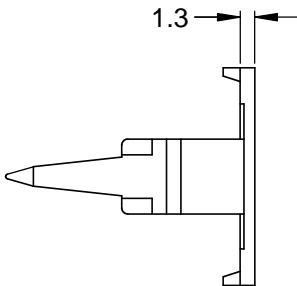

REVISIONS					
REV	ECO	DESCRIPTION	DATE	BY	APPR
A4		RELEASE NEW DWG FORMAT	18/SEP/13	DRP	

NOTES: UNLESS OTHERWISE SPECIFIED

1. MATERIAL: THERMOPLASTIC; COLOR: GREEN
2. RoHS COMPLIANT
3. CAVITIES: 12
4. KEYED: N/A
5. USE WITH CONNECTORS AT06-12S\*  
(\* = MODIFICATIONS AND COLORS)
6. ALL DIMENSIONS ARE FOR REFERENCE USE ONLY.

AW12S					
QUANTITY	PART NUMBER	DESCRIPTION			ITEM
<b>MATERIALS LIST</b>					
<small>UNLESS OTHERWISE SPECIFIED</small> 1) All dimensions are in metric(mm). 2) Tolerances are as follows: 1 PL DEC ±0.30 2 PL DEC ±0.15 3 PL DEC ±0.08 Fractions ±1/64 Angles ±1° 3) Note reference =		<b>SIGNATURES</b> DRAWN: D.PARKS CHECKED: ENGINEER: APPROVAL: CUSTOMER:		<b>DATE</b> 18/SEP/13	
MATERIAL SPECIFICATIONS:  PROCESS SPECIFICATIONS:  NEXT ASSY:		THIS DRAWING IS SUPPLIED FOR INFORMATION ONLY. DESIGN FEATURES, SPECIFICATIONS AND PERFORMANCE DATA SHOWN HEREON ARE THE PROPERTY OF THE AMPHENOL CORPORATION. NO RIGHTS OF REPRODUCTION ARE IMPLIED. ALL DIMENSIONS ARE SUBJECT TO NORMAL MANUFACTURING VARIATIONS.		<h1>Amphenol</h1> <p>Sine Systems - www.amphenol-sine.com                      44724 Morley Drive                      Clinton Township, MI 48036</p> <h2>S-WEDGELOCK, 12 POSITION, AT SERIES</h2>	
		SIZE	TYPE	DWG NO:	REVISION
		A	C-	AW12S	A4
		SCALE: NONE		SHEET 1 OF 1	