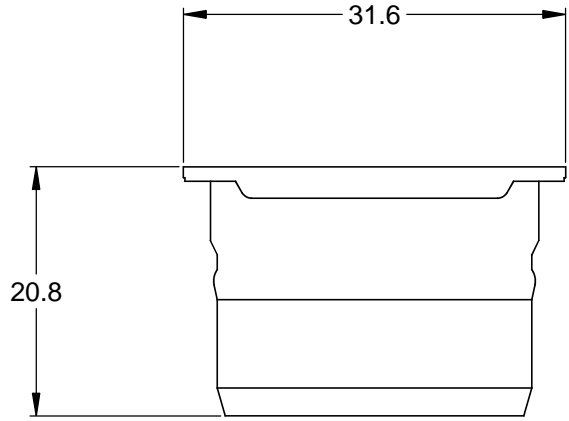

REVISIONS					
REV	ECO	DESCRIPTION	DATE	BY	APPR
A4		RELEASE NEW DWG FORMAT	18/SEP/13	DRP	

NOTES: UNLESS OTHERWISE SPECIFIED

1. MATERIAL: THERMOPLASTIC; COLOR: GREEN
2. RoHS COMPLIANT
3. CAVITIES: 12
4. KEYED: N/A
5. USE WITH CONNECTORS AT06-12S\*  
(\* = MODIFICATIONS AND COLORS)
6. ALL DIMENSIONS ARE FOR REFERENCE USE ONLY.

AW12S					
QUANTITY	PART NUMBER	DESCRIPTION			ITEM
<b>MATERIALS LIST</b>					
<small>UNLESS OTHERWISE SPECIFIED</small> 1) All dimensions are in metric(mm). 2) Tolerances are as follows: 1 PL DEC ±0.30 2 PL DEC ±0.15 3 PL DEC ±0.08 Fractions ±1/64 Angles ±1° 3) Note reference =		<b>SIGNATURES</b> DRAWN: D.PARKS CHECKED: ENGINEER: APPROVAL: CUSTOMER:		<b>DATE</b> 18/SEP/13	
MATERIAL SPECIFICATIONS:  PROCESS SPECIFICATIONS:  NEXT ASSY:		THIS DRAWING IS SUPPLIED FOR INFORMATION ONLY. DESIGN FEATURES, SPECIFICATIONS AND PERFORMANCE DATA SHOWN HEREON ARE THE PROPERTY OF THE AMPHENOL CORPORATION. NO RIGHTS OF REPRODUCTION ARE IMPLIED. ALL DIMENSIONS ARE SUBJECT TO NORMAL MANUFACTURING VARIATIONS.		<h1>Amphenol</h1> <p>Sine Systems - www.amphenol-sine.com                      44724 Morley Drive                      Clinton Township, MI 48036</p> <h2>S-WEDGELOCK, 12 POSITION, AT SERIES</h2>	
		SIZE	TYPE	DWG NO:	REVISION
		A	C-	AW12S	A4
		SCALE: NONE		SHEET 1 OF 1	