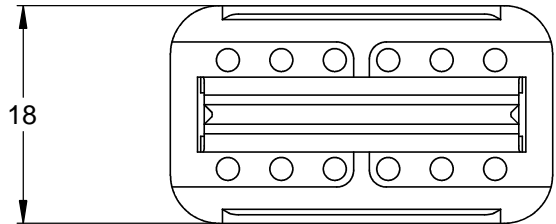

REVISIONS					
REV	ECO	DESCRIPTION	DATE	BY	APPR
A4		RELEASE NEW DWG FORMAT	18/SEP/13	DRP	

NOTES: UNLESS OTHERWISE SPECIFIED

1. MATERIAL: THERMOPLASTIC; COLOR: GREEN
2. RoHS COMPLIANT
3. CAVITIES: 12
4. KEYED: N/A
5. USE WITH CONNECTORS AT06-12S\*  
(\* = MODIFICATIONS AND COLORS)
6. ALL DIMENSIONS ARE FOR REFERENCE USE ONLY.

AW12S					
QUANTITY	PART NUMBER	DESCRIPTION			ITEM
<b>MATERIALS LIST</b>					
<small>UNLESS OTHERWISE SPECIFIED</small> 1) All dimensions are in metric(mm). 2) Tolerances are as follows: 1 PL DEC ±0.30 2 PL DEC ±0.15 3 PL DEC ±0.08 Fractions ±1/64 Angles ±1° 3) Note reference =		<b>SIGNATURES</b> DRAWN: D.PARKS CHECKED: ENGINEER: APPROVAL: CUSTOMER:		<b>DATE</b> 18/SEP/13	
MATERIAL SPECIFICATIONS:  PROCESS SPECIFICATIONS:  NEXT ASSY:		THIS DRAWING IS SUPPLIED FOR INFORMATION ONLY. DESIGN FEATURES, SPECIFICATIONS AND PERFORMANCE DATA SHOWN HEREON ARE THE PROPERTY OF THE AMPHENOL CORPORATION. NO RIGHTS OF REPRODUCTION ARE IMPLIED. ALL DIMENSIONS ARE SUBJECT TO NORMAL MANUFACTURING VARIATIONS.		<h1>Amphenol</h1> <p>Sine Systems - www.amphenol-sine.com                      44724 Morley Drive                      Clinton Township, MI 48036</p> <h2>S-WEDGELOCK, 12 POSITION, AT SERIES</h2>	
		SIZE	TYPE	DWG NO:	REVISION
		A	C-	AW12S	A4
		SCALE: NONE		SHEET 1 OF 1	