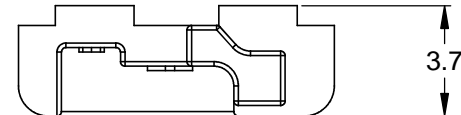

REVISIONS					
REV	ECO	DESCRIPTION	DATE	BY	APPR
A1		RELEASE CUSTOMER DRAWING	30/JUN/14	JARRY	

NOTES: UNLESS OTHERWISE SPECIFIED

1. MATERIAL: THERMOPLASTIC; COLOR: GREY
2. RoHS COMPLIANT
3. CAVITIES: 2
4. KEYED: KEY "A" CONFIGURATION
5. USE WITH CONNECTORS AT04-2P*
(* = MODIFICATIONS AND/OR COLORS)
6. ALL DIMENSIONS ARE FOR REFERENCE USE ONLY.

AW2P-A					
QUANTITY	PART NUMBER	DESCRIPTION			ITEM
MATERIALS LIST					
<small>UNLESS OTHERWISE SPECIFIED</small> 1) All dimensions are in metric(mm). 2) Tolerances are as follows: 1 PL DEC ±0.30 2 PL DEC ±0.15 3 PL DEC ±0.08 Fractions ±1/64 Angles ±1° 3) Note reference =		SIGNATURES DRAWN: JARRY CHECKED: ENGINEER: APPROVAL: CUSTOMER:		DATE 30/JUN/14	
MATERIAL SPECIFICATIONS: PROCESS SPECIFICATIONS: NEXT ASSY:		THIS DRAWING IS SUPPLIED FOR INFORMATION ONLY. DESIGN FEATURES, SPECIFICATIONS AND PERFORMANCE DATA SHOWN HEREON ARE THE PROPERTY OF THE AMPHENOL CORPORATION. NO RIGHTS OF REPRODUCTION ARE IMPLIED. ALL DIMENSIONS ARE SUBJECT TO NORMAL MANUFACTURING VARIATIONS.		<h1 style="margin: 0;">Amphenol</h1> <p style="margin: 0;">Sine Systems - www.amphenol-sine.com 44724 Morley Drive Clinton Township, MI 48036</p> <p style="margin: 0;">P-WEDGELOCK, 2 POSITION, A KEY, AT SERIES</p>	
		SIZE	TYPE	DWG NO:	REVISION
		A	C-	AW2P-A	A1
		SCALE: NONE		SHEET 1 OF 1	