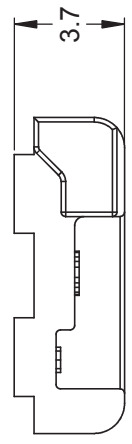

REVISIONS				
REV	ECO	DESCRIPTION	DATE	BY
A1		RELEASE CUSTOMER DRAWING	30/JUN/14	JARRY
				APPR

- NOTES: UNLESS OTHERWISE SPECIFIED
1. MATERIAL: THERMOPLASTIC; COLOR: GREEN
 2. RoHS COMPLIANT
 3. CAVITIES: 2
 4. KEYED: KEY "C" CONFIGURATION
 5. USE WITH CONNECTORS AT04-2P*
(* = MODIFICATIONS AND/OR COLORS)
 6. ALL DIMENSIONS ARE FOR REFERENCE USE ONLY.

QUANTITY	AW2P-C	PART NUMBER	DESCRIPTION	ITEM
MATERIALS LIST				
UNLESS OTHERWISE SPECIFIED		SIGNATURES	DATE	
1) All dimensions are in metric(mm).		DRAWN: JARRY	30/JUN/14	
2) Tolerances are as follows:		CHECKED:		
1 PL DEC ±0.30 Fractions ±1/64		ENGINEER:		
2 PL DEC ±0.15 Angles ±1°		APPROVAL:		
3) Note reference = 		CUSTOMER:		
MATERIAL SPECIFICATIONS:				
PROCESS SPECIFICATIONS:				
NEXT ASSY:				
		THIS DRAWING IS SUPPLIED FOR INFORMATION ONLY. DESIGN FEATURES, SPECIFICATIONS AND PERFORMANCE DATA SHOWN HEREON ARE THE PROPERTY OF THE AMPHENOL CORPORATION. NO RIGHTS ARE RESERVED. ALL DIMENSIONS ARE SUBJECT TO NORMAL MANUFACTURING VARIATIONS.		
		Sine Systems - www.amphenol-sine.com 44724 Morley Drive Clinton Township, MI 48036		
		P-WEDGELOCK, 2 POSITION, C KEY, AT SERIES		
		SIZE	TYPE	REVISION
		A	C-	A1
		SCALE: NONE	DWG NO: AW2P-C	
			SHEET 1	OF 1