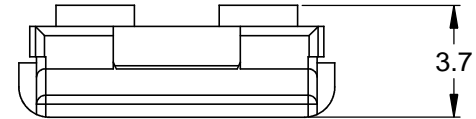

REVISIONS					
REV	ECO	DESCRIPTION	DATE	BY	APPR
A3		RELEASE NEW DWG FORMAT	18/SEP/13	DRP	

NOTES: UNLESS OTHERWISE SPECIFIED

1. MATERIAL: THERMOPLASTIC; COLOR: GREEN
2. RoHS COMPLIANT
3. CAVITIES: 2
4. KEYED: N/A
5. USE WITH CONNECTORS AT04-2P*
(* = MODIFICATIONS AND COLORS)
6. ALL DIMENSIONS ARE FOR REFERENCE USE ONLY.

QUANTITY	AW2P	PART NUMBER	DESCRIPTION	ITEM												
MATERIALS LIST																
<small>UNLESS OTHERWISE SPECIFIED</small> 1) All dimensions are in metric(mm). 2) Tolerances are as follows: 1 PL DEC ±0.30 Fractions ±1/64 2 PL DEC ±0.15 Angles ±1° 3 PL DEC ±0.08 3) Note reference =		SIGNATURES DRAWN: D.PARKS CHECKED: ENGINEER: APPROVAL: CUSTOMER:	DATE 18/SEP/13	<div style="text-align: center;"> <h1>Amphenol</h1> <p>Sine Systems - www.amphenol-sine.com 44724 Morley Drive Clinton Township, MI 48036</p> </div>												
MATERIAL SPECIFICATIONS: PROCESS SPECIFICATIONS: NEXT ASSY:		THIS DRAWING IS SUPPLIED FOR INFORMATION ONLY. DESIGN FEATURES, SPECIFICATIONS AND PERFORMANCE DATA SHOWN HEREON ARE THE PROPERTY OF THE AMPHENOL CORPORATION. NO RIGHTS OF REPRODUCTION ARE IMPLIED. ALL DIMENSIONS ARE SUBJECT TO NORMAL MANUFACTURING VARIATIONS.		<table border="1"> <tr> <td>SIZE</td> <td>TYPE</td> <td>DWG NO:</td> <td>REVISION</td> </tr> <tr> <td>A</td> <td>C-</td> <td>AW2P</td> <td>A3</td> </tr> <tr> <td colspan="2">SCALE: NONE</td> <td colspan="2">SHEET 1 OF 1</td> </tr> </table>	SIZE	TYPE	DWG NO:	REVISION	A	C-	AW2P	A3	SCALE: NONE		SHEET 1 OF 1	
SIZE	TYPE	DWG NO:	REVISION													
A	C-	AW2P	A3													
SCALE: NONE		SHEET 1 OF 1														
P-WEDGELOCK, 2 POSITION, AT SERIES																