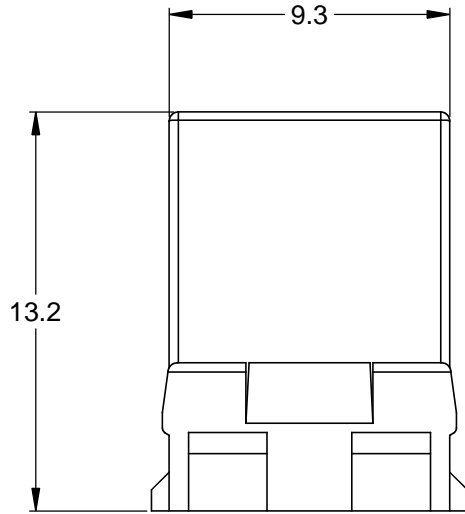

REVISIONS					
REV	ECO	DESCRIPTION	DATE	BY	APPR
A3		RELEASE NEW DWG FORMAT	18/SEP/13	DRP	

NOTES: UNLESS OTHERWISE SPECIFIED

1. MATERIAL: THERMOPLASTIC; COLOR: GREEN
2. RoHS COMPLIANT
3. CAVITIES: 2
4. KEYED: N/A
5. USE WITH CONNECTORS AT04-2P*
(* = MODIFICATIONS AND COLORS)
6. ALL DIMENSIONS ARE FOR REFERENCE USE ONLY.

QUANTITY	AW2P	PART NUMBER	DESCRIPTION	ITEM												
MATERIALS LIST																
<small>UNLESS OTHERWISE SPECIFIED</small> 1) All dimensions are in metric(mm). 2) Tolerances are as follows: 1 PL DEC ±0.30 Fractions ±1/64 2 PL DEC ±0.15 Angles ±1° 3 PL DEC ±0.08 3) Note reference =		SIGNATURES DRAWN: D.PARKS CHECKED: ENGINEER: APPROVAL: CUSTOMER:	DATE 18/SEP/13	<div style="text-align: center;"> <h1>Amphenol</h1> <p>Sine Systems - www.amphenol-sine.com 44724 Morley Drive Clinton Township, MI 48036</p> </div>												
MATERIAL SPECIFICATIONS: PROCESS SPECIFICATIONS: NEXT ASSY:		THIS DRAWING IS SUPPLIED FOR INFORMATION ONLY. DESIGN FEATURES, SPECIFICATIONS AND PERFORMANCE DATA SHOWN HEREON ARE THE PROPERTY OF THE AMPHENOL CORPORATION. NO RIGHTS OF REPRODUCTION ARE IMPLIED. ALL DIMENSIONS ARE SUBJECT TO NORMAL MANUFACTURING VARIATIONS.		<table border="1"> <tr> <td>SIZE</td> <td>TYPE</td> <td>DWG NO:</td> <td>REVISION</td> </tr> <tr> <td>A</td> <td>C-</td> <td>AW2P</td> <td>A3</td> </tr> <tr> <td colspan="2">SCALE: NONE</td> <td colspan="2">SHEET 1 OF 1</td> </tr> </table>	SIZE	TYPE	DWG NO:	REVISION	A	C-	AW2P	A3	SCALE: NONE		SHEET 1 OF 1	
SIZE	TYPE	DWG NO:	REVISION													
A	C-	AW2P	A3													
SCALE: NONE		SHEET 1 OF 1														
P-WEDGELOCK, 2 POSITION, AT SERIES																