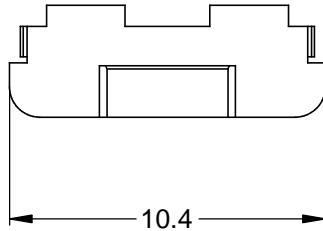

REVISIONS					
REV	ECO	DESCRIPTION	DATE	BY	APPR
A3		RELEASE NEW DWG FORMAT	18/SEP/13	DRP	

NOTES: UNLESS OTHERWISE SPECIFIED

1. MATERIAL: THERMOPLASTIC; COLOR: GREEN
2. RoHS COMPLIANT
3. CAVITIES: 2
4. KEYED: N/A
5. USE WITH CONNECTORS AT04-2P*
(* = MODIFICATIONS AND COLORS)
6. ALL DIMENSIONS ARE FOR REFERENCE USE ONLY.

QUANTITY	AW2P	PART NUMBER	DESCRIPTION	ITEM												
MATERIALS LIST																
<small>UNLESS OTHERWISE SPECIFIED</small> 1) All dimensions are in metric(mm). 2) Tolerances are as follows: 1 PL DEC ±0.30 Fractions ±1/64 2 PL DEC ±0.15 Angles ±1° 3 PL DEC ±0.08 3) Note reference =		SIGNATURES DRAWN: D.PARKS CHECKED: ENGINEER: APPROVAL: CUSTOMER:	DATE 18/SEP/13	<div style="text-align: center;"> <h1>Amphenol</h1> <p>Sine Systems - www.amphenol-sine.com 44724 Morley Drive Clinton Township, MI 48036</p> </div>												
MATERIAL SPECIFICATIONS: PROCESS SPECIFICATIONS: NEXT ASSY:		THIS DRAWING IS SUPPLIED FOR INFORMATION ONLY. DESIGN FEATURES, SPECIFICATIONS AND PERFORMANCE DATA SHOWN HEREON ARE THE PROPERTY OF THE AMPHENOL CORPORATION. NO RIGHTS OF REPRODUCTION ARE IMPLIED. ALL DIMENSIONS ARE SUBJECT TO NORMAL MANUFACTURING VARIATIONS.		<table border="1"> <tr> <td>SIZE</td> <td>TYPE</td> <td>DWG NO:</td> <td>REVISION</td> </tr> <tr> <td>A</td> <td>C-</td> <td>AW2P</td> <td>A3</td> </tr> <tr> <td colspan="2">SCALE: NONE</td> <td colspan="2">SHEET 1 OF 1</td> </tr> </table>	SIZE	TYPE	DWG NO:	REVISION	A	C-	AW2P	A3	SCALE: NONE		SHEET 1 OF 1	
SIZE	TYPE	DWG NO:	REVISION													
A	C-	AW2P	A3													
SCALE: NONE		SHEET 1 OF 1														
P-WEDGELOCK, 2 POSITION, AT SERIES																