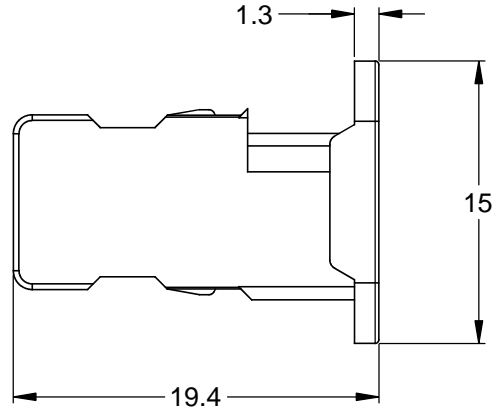

REVISIONS					
REV	ECO	DESCRIPTION	DATE	BY	APPR
A4		RELEASE NEW DWG FORMAT	26/JUN/14	JARRY	

KEY "C"
CONFIGURATION

NOTES: UNLESS OTHERWISE SPECIFIED

1. MATERIAL: THERMOPLASTIC; COLOR: GREEN
2. RoHS COMPLIANT
3. CAVITIES: 2
4. KEYED: KEY "C" CONFIGURATION
5. USE WITH CONNECTORS AT06-2S*
(* = MODIFICATIONS AND/OR COLORS)
6. ALL DIMENSIONS ARE FOR REFERENCE USE ONLY.

AW2S-C					
QUANTITY	PART NUMBER	DESCRIPTION			ITEM
MATERIALS LIST					
<small>UNLESS OTHERWISE SPECIFIED</small> 1) All dimensions are in metric(mm). 2) Tolerances are as follows: 1 PL DEC ±0.30 2 PL DEC ±0.15 3 PL DEC ±0.08 Fractions ±1/64 Angles ±1° 3) Note reference =		SIGNATURES DRAWN: JARRY CHECKED: ENGINEER: APPROVAL: CUSTOMER:		DATE 26/JUN/14	
MATERIAL SPECIFICATIONS: PROCESS SPECIFICATIONS: NEXT ASSY:		THIS DRAWING IS SUPPLIED FOR INFORMATION ONLY. DESIGN FEATURES, SPECIFICATIONS AND PERFORMANCE DATA SHOWN HEREON ARE THE PROPERTY OF THE AMPHENOL CORPORATION. NO RIGHTS OF REPRODUCTION ARE IMPLIED. ALL DIMENSIONS ARE SUBJECT TO NORMAL MANUFACTURING VARIATIONS.		<h1>Amphenol</h1> <p>Sine Systems - www.amphenol-sine.com 44724 Morley Drive Clinton Township, MI 48036</p> <p>S-WEDGELOCK, 2 POSITION, C - KEY, AT SERIES</p>	
		SIZE	TYPE	DWG NO:	REVISION
		A	C-	AW2S-C	A4
		SCALE: NONE		SHEET 1 OF 1	