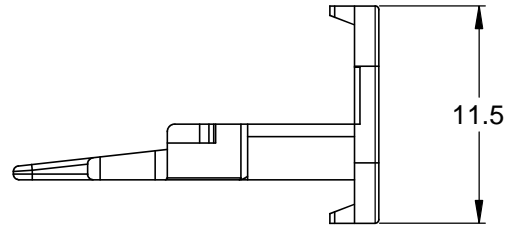

REVISIONS					
REV	ECO	DESCRIPTION	DATE	BY	APPR
A4		RELEASE NEW DWG FORMAT	26/JUN/14	JARRY	

KEY "C"
CONFIGURATION

NOTES: UNLESS OTHERWISE SPECIFIED

1. MATERIAL: THERMOPLASTIC; COLOR: GREEN
2. RoHS COMPLIANT
3. CAVITIES: 2
4. KEYED: KEY "C" CONFIGURATION
5. USE WITH CONNECTORS AT06-2S*
(* = MODIFICATIONS AND/OR COLORS)
6. ALL DIMENSIONS ARE FOR REFERENCE USE ONLY.

AW2S-C					
QUANTITY	PART NUMBER	DESCRIPTION			ITEM
MATERIALS LIST					
<small>UNLESS OTHERWISE SPECIFIED</small> 1) All dimensions are in metric(mm). 2) Tolerances are as follows: 1 PL DEC ±0.30 2 PL DEC ±0.15 3 PL DEC ±0.08 Fractions ±1/64 Angles ±1° 3) Note reference =		SIGNATURES DRAWN: JARRY CHECKED: ENGINEER: APPROVAL: CUSTOMER:		DATE 26/JUN/14	
MATERIAL SPECIFICATIONS: PROCESS SPECIFICATIONS: NEXT ASSY:		THIS DRAWING IS SUPPLIED FOR INFORMATION ONLY. DESIGN FEATURES, SPECIFICATIONS AND PERFORMANCE DATA SHOWN HEREON ARE THE PROPERTY OF THE AMPHENOL CORPORATION. NO RIGHTS OF REPRODUCTION ARE IMPLIED. ALL DIMENSIONS ARE SUBJECT TO NORMAL MANUFACTURING VARIATIONS.		<h1>Amphenol</h1> <p>Sine Systems - www.amphenol-sine.com 44724 Morley Drive Clinton Township, MI 48036</p> <p>S-WEDGELOCK, 2 POSITION, C - KEY, AT SERIES</p>	
		SIZE	TYPE	DWG NO:	REVISION
		A	C-	AW2S-C	A4
		SCALE: NONE		SHEET 1 OF 1	