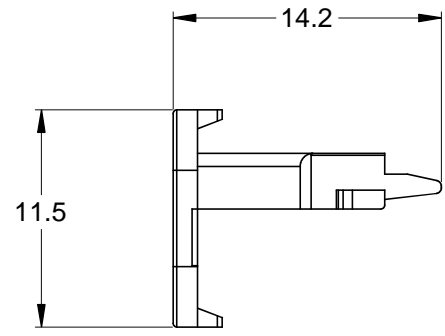

REVISIONS					
REV	ECO	DESCRIPTION	DATE	BY	APPR
A2		RELEASE NEW DWG FORMAT	18/SEP/13	DRP	

NOTES: UNLESS OTHERWISE SPECIFIED

1. MATERIAL: THERMOPLASTIC; COLOR: BLACK
2. RoHS COMPLIANT
3. CAVITIES: 2
4. KEYED: N/A
5. USE WITH CONNECTORS AT06-2S-LEDXX01 (XX = LED VOLTAGE RATING)
6. ALL DIMENSIONS ARE FOR REFERENCE USE ONLY.

AW2S-LED									
QUANTITY	PART NUMBER	DESCRIPTION			ITEM				
MATERIALS LIST									
<p>UNLESS OTHERWISE SPECIFIED</p> <p>1) All dimensions are in metric(mm).</p> <p>2) Tolerances are as follows:</p> <table border="0"> <tr> <td>1 PL DEC ±0.30</td> <td rowspan="3">Fractions ±1/64</td> </tr> <tr> <td>2 PL DEC ±0.15</td> </tr> <tr> <td>3 PL DEC ±0.08</td> </tr> </table> <p>Angles ±1°</p> <p>3) Note reference = </p>		1 PL DEC ±0.30	Fractions ±1/64	2 PL DEC ±0.15	3 PL DEC ±0.08	<p>SIGNATURES</p> <p>DRAWN: D.PARKS</p> <p>CHECKED:</p> <p>ENGINEER:</p> <p>APPROVAL:</p>		<p>DATE</p> <p>18/SEP/13</p>	
1 PL DEC ±0.30	Fractions ±1/64								
2 PL DEC ±0.15									
3 PL DEC ±0.08									
<p>MATERIAL SPECIFICATIONS:</p>		<p>CUSTOMER:</p>		<p style="text-align: center;">Amphenol</p> <p style="text-align: center;">Sine Systems - www.amphenol-sine.com 44724 Morley Drive Clinton Township, MI 48036</p> <hr/> <p style="text-align: center;">S-WEDGELOCK, 2 POSITION, LED, AT SERIES</p>					
<p>PROCESS SPECIFICATIONS:</p>		<p>THIS DRAWING IS SUPPLIED FOR INFORMATION ONLY. DESIGN FEATURES, SPECIFICATIONS AND PERFORMANCE DATA SHOWN HEREON ARE THE PROPERTY OF THE AMPHENOL CORPORATION. NO RIGHTS OF REPRODUCTION ARE IMPLIED. ALL DIMENSIONS ARE SUBJECT TO NORMAL MANUFACTURING VARIATIONS.</p>							
<p>NEXT ASSY:</p>		<p>SIZE: A</p> <p>TYPE: C-</p> <p>SCALE: NONE</p>							
		<p>DWG NO: AW2S-LED</p>		<p>REVISION: A2</p>					
				<p>SHEET 1 OF 1</p>					