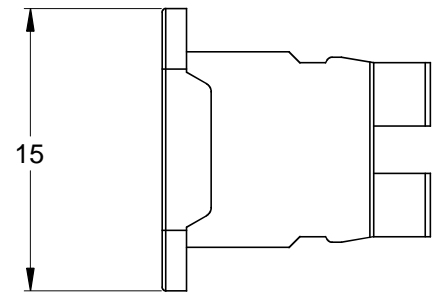

REVISIONS					
REV	ECO	DESCRIPTION	DATE	BY	APPR
A2		RELEASE NEW DWG FORMAT	18/SEP/13	DRP	

NOTES: UNLESS OTHERWISE SPECIFIED

1. MATERIAL: THERMOPLASTIC; COLOR: BLACK
2. RoHS COMPLIANT
3. CAVITIES: 2
4. KEYED: N/A
5. USE WITH CONNECTORS AT06-2S-LEDXX01 (XX = LED VOLTAGE RATING)
6. ALL DIMENSIONS ARE FOR REFERENCE USE ONLY.

AW2S-LED									
QUANTITY	PART NUMBER	DESCRIPTION			ITEM				
MATERIALS LIST									
<p>UNLESS OTHERWISE SPECIFIED</p> <p>1) All dimensions are in metric(mm).</p> <p>2) Tolerances are as follows:</p> <table border="0"> <tr> <td>1 PL DEC ±0.30</td> <td rowspan="3">Fractions ±1/64</td> </tr> <tr> <td>2 PL DEC ±0.15</td> </tr> <tr> <td>3 PL DEC ±0.08</td> </tr> </table> <p>Angles ±1°</p> <p>3) Note reference = </p>		1 PL DEC ±0.30	Fractions ±1/64	2 PL DEC ±0.15	3 PL DEC ±0.08	<p>SIGNATURES</p> <p>DRAWN: D.PARKS</p> <p>CHECKED:</p> <p>ENGINEER:</p> <p>APPROVAL:</p>		<p>DATE</p> <p>18/SEP/13</p>	
1 PL DEC ±0.30	Fractions ±1/64								
2 PL DEC ±0.15									
3 PL DEC ±0.08									
<p>MATERIAL SPECIFICATIONS:</p>		<p>CUSTOMER:</p>		<p style="text-align: center;">Amphenol</p> <p style="text-align: center;">Sine Systems - www.amphenol-sine.com 44724 Morley Drive Clinton Township, MI 48036</p> <hr/> <p style="text-align: center;">S-WEDGELOCK, 2 POSITION, LED, AT SERIES</p>					
<p>PROCESS SPECIFICATIONS:</p>		<p>THIS DRAWING IS SUPPLIED FOR INFORMATION ONLY. DESIGN FEATURES, SPECIFICATIONS AND PERFORMANCE DATA SHOWN HEREON ARE THE PROPERTY OF THE AMPHENOL CORPORATION. NO RIGHTS OF REPRODUCTION ARE IMPLIED. ALL DIMENSIONS ARE SUBJECT TO NORMAL MANUFACTURING VARIATIONS.</p>							
<p>NEXT ASSY:</p>		<p>SIZE: A</p> <p>TYPE: C-</p> <p>SCALE: NONE</p>							
		<p>DWG NO: AW2S-LED</p>		<p>REVISION: A2</p>					
				<p>SHEET 1 OF 1</p>					