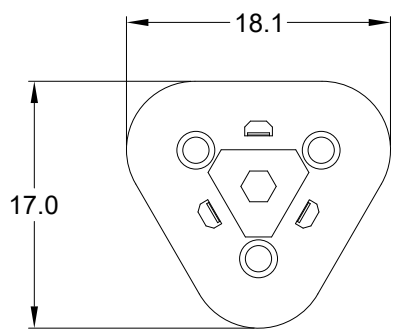

REVISIONS					
REV	ECO	DESCRIPTION	DATE	BY	APPR
A3		RELEASE NEW DWG FORMAT	18DEC13	JARRY	
A4	-	REVISE DIMENSION, 20.6 WAS 20.2	11SEP20	KEVIN	TOMMY

NOTES: UNLESS OTHERWISE SPECIFIED

1. MATERIAL: THERMOPLASTIC; COLOR: BLUE
2. RoHS COMPLIANT
3. CAVITIES: 3
4. KEYED: 1939
5. USE WITH CONNECTORS AT06-3S*
(* = MODIFICATIONS AND/OR COLORS)
6. ALL DIMENSIONS ARE FOR REFERENCE USE ONLY.

QUANTITY	AW3S-1939	PART NUMBER	DESCRIPTION	ITEM
MATERIALS LIST				
UNLESS OTHERWISE SPECIFIED 1) All dimensions are in metric(mm). 2) Tolerances are as follows: 1 PL DEC ±0.30 Fractions ±1/64 2 PL DEC ±0.15 Angles ±1° 3 PL DEC ±0.08 3) Note reference =		SIGNATURES DRAWN: KEVIN CHECKED: ORION ENGINEER: APPROVAL: TOMMY	DATE 11SEP20 11SEP20 11SEP20	<h1>Amphenol</h1> <p>Sine Systems - www.amphenol-sine.com 44724 Morley Drive Clinton Township, MI 48036</p>
MATERIAL SPECIFICATIONS: PROCESS SPECIFICATIONS:		CUSTOMER: THIS DRAWING IS SUPPLIED FOR INFORMATION ONLY. DESIGN FEATURES, SPECIFICATIONS AND PERFORMANCE DATA SHOWN HEREON ARE THE PROPERTY OF THE AMPHENOL CORPORATION. NO RIGHTS OF REPRODUCTION ARE IMPLIED. ALL DIMENSIONS ARE SUBJECT TO NORMAL MANUFACTURING VARIATIONS.		
NEXT ASSY:		SIZE: A TYPE: C-	DWG NO: AW3S-1939	REVISION: A4
			SCALE: NONE	SHEET 1 OF 1