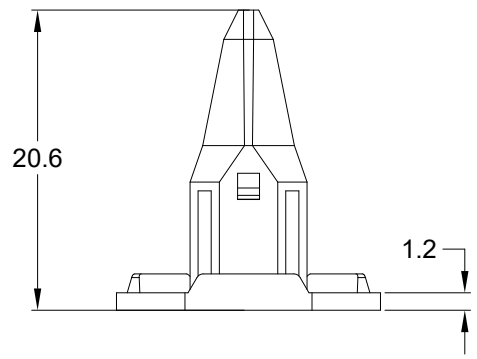

REVISIONS					
REV	ECO	DESCRIPTION	DATE	BY	APPR
A3		RELEASE NEW DWG FORMAT	18DEC13	JARRY	
A4	-	REVISE DIMENSION, 20.6 WAS 20.2	11SEP20	KEVIN	TOMMY

NOTES: UNLESS OTHERWISE SPECIFIED

1. MATERIAL: THERMOPLASTIC; COLOR: BLUE
2. RoHS COMPLIANT
3. CAVITIES: 3
4. KEYED: 1939
5. USE WITH CONNECTORS AT06-3S*
(* = MODIFICATIONS AND/OR COLORS)
6. ALL DIMENSIONS ARE FOR REFERENCE USE ONLY.

QUANTITY	AW3S-1939	PART NUMBER	DESCRIPTION	ITEM
MATERIALS LIST				
UNLESS OTHERWISE SPECIFIED 1) All dimensions are in metric(mm). 2) Tolerances are as follows: 1 PL DEC ±0.30 Fractions ±1/64 2 PL DEC ±0.15 Angles ±1° 3 PL DEC ±0.08 3) Note reference =		SIGNATURES DRAWN: KEVIN CHECKED: ORION ENGINEER: APPROVAL: TOMMY	DATE 11SEP20 11SEP20 11SEP20	<h1>Amphenol</h1> <p>Sine Systems - www.amphenol-sine.com 44724 Morley Drive Clinton Township, MI 48036</p>
MATERIAL SPECIFICATIONS: PROCESS SPECIFICATIONS:		CUSTOMER: THIS DRAWING IS SUPPLIED FOR INFORMATION ONLY. DESIGN FEATURES, SPECIFICATIONS AND PERFORMANCE DATA SHOWN HEREON ARE THE PROPERTY OF THE AMPHENOL CORPORATION. NO RIGHTS OF REPRODUCTION ARE IMPLIED. ALL DIMENSIONS ARE SUBJECT TO NORMAL MANUFACTURING VARIATIONS.		
NEXT ASSY:		SIZE: A TYPE: C-	DWG NO: AW3S-1939	REVISION: A4
			SCALE: NONE	SHEET 1 OF 1