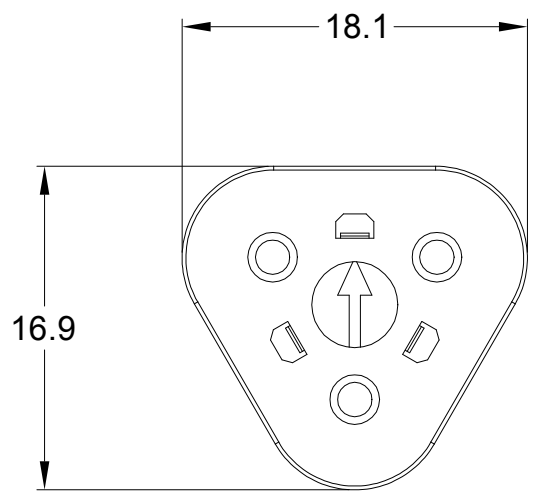

REVISIONS					
REV	ECO	DESCRIPTION	DATE	BY	APPR
A3	--	RELEASE NEW DWG FORMAT	09/AUG/13	DRP	
A4	--	UPDATE DRAWING	10/MAY/19	JOE	TOMMY

- NOTES: UNLESS OTHERWISE SPECIFIED
- MATERIAL: THERMOPLASTIC; COLOR: GREEN
 - RoHS COMPLIANT
 - CAVITIES: 3
 - KEYED: N/A
 - USE WITH CONNECTORS AT06-3S*
(* = MODIFICATIONS AND/OR COLORS)
 - ALL DIMENSIONS ARE FOR REFERENCE USE ONLY.

QUANTITY	PART NUMBER	DESCRIPTION	ITEM
	AW3S		
MATERIALS LIST			
UNLESS OTHERWISE SPECIFIED 1) All dimensions are in metric(mm). 2) Tolerances are as follows: 1 PL DEC ±0.30 2 PL DEC ±0.15 3 PL DEC ±0.08 3) Note reference =		SIGNATURES DRAWN: JOE CHECKED: ORION ENGINEER: APPROVAL: TOMMY CUSTOMER:	DATE 10/MAY/19 10/MAY/19 10/MAY/19
MATERIAL SPECIFICATIONS:		 Sine Systems - www.amphenol-sine.com 44724 Morley Drive Clinton Township, MI 48036 S-WEDGELOCK, 3 POSITION, AT SERIES	
PROCESS SPECIFICATIONS:			
NEXT ASSY:			
THIS DRAWING IS SUPPLIED FOR INFORMATION ONLY. DESIGN FEATURES, SPECIFICATIONS AND PERFORMANCE DATA SHOWN HEREON ARE THE PROPERTY OF THE AMPHENOL CORPORATION. NO RIGHTS OF REPRODUCTION ARE IMPLIED. ALL DIMENSIONS ARE SUBJECT TO NORMAL MANUFACTURING VARIATIONS.		SIZE A	TYPE C-
		DWG NO: AW3S	REVISION A4
		SCALE: NONE	SHEET 1 OF 1