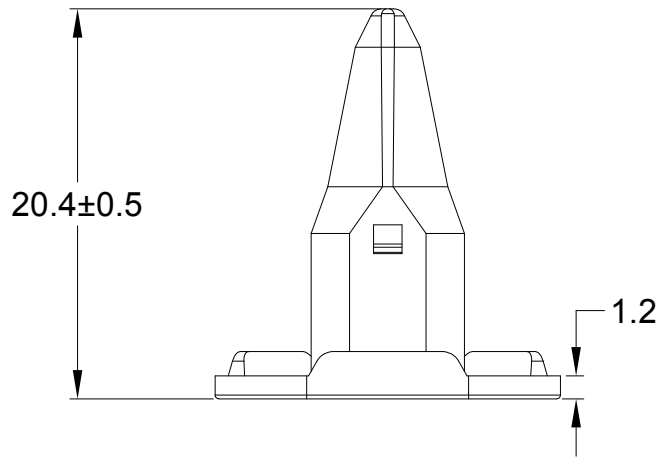

REVISIONS					
REV	ECO	DESCRIPTION	DATE	BY	APPR
A3	--	RELEASE NEW DWG FORMAT	09/AUG/13	DRP	
A4	--	UPDATE DRAWING	10/MAY/19	JOE	TOMMY

- NOTES: UNLESS OTHERWISE SPECIFIED
- MATERIAL: THERMOPLASTIC; COLOR: GREEN
 - RoHS COMPLIANT
 - CAVITIES: 3
 - KEYED: N/A
 - USE WITH CONNECTORS AT06-3S*
(* = MODIFICATIONS AND/OR COLORS)
 - ALL DIMENSIONS ARE FOR REFERENCE USE ONLY.

QUANTITY	PART NUMBER	DESCRIPTION	ITEM
	AW3S		
MATERIALS LIST			
UNLESS OTHERWISE SPECIFIED 1) All dimensions are in metric(mm). 2) Tolerances are as follows: 1 PL DEC ±0.30 2 PL DEC ±0.15 3 PL DEC ±0.08 3) Note reference =		SIGNATURES DRAWN: JOE CHECKED: ORION ENGINEER: APPROVAL: TOMMY CUSTOMER:	DATE 10/MAY/19 10/MAY/19 10/MAY/19
MATERIAL SPECIFICATIONS:		 Sine Systems - www.amphenol-sine.com 44724 Morley Drive Clinton Township, MI 48036 S-WEDGELOCK, 3 POSITION, AT SERIES	
PROCESS SPECIFICATIONS:			
NEXT ASSY:			
THIS DRAWING IS SUPPLIED FOR INFORMATION ONLY. DESIGN FEATURES, SPECIFICATIONS AND PERFORMANCE DATA SHOWN HEREON ARE THE PROPERTY OF THE AMPHENOL CORPORATION. NO RIGHTS OF REPRODUCTION ARE IMPLIED. ALL DIMENSIONS ARE SUBJECT TO NORMAL MANUFACTURING VARIATIONS.		SIZE A	TYPE C-
		DWG NO: AW3S	REVISION A4
		SCALE: NONE	SHEET 1 OF 1