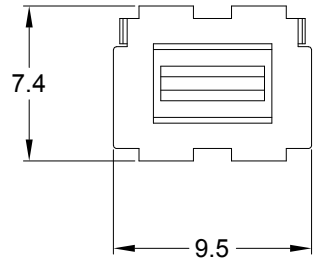

REVISIONS					
REV	ECO	DESCRIPTION	DATE	BY	APPR
A3	--	RELEASE NEW DWG FORMAT	18/SEP/13	DRP	
A4	--	UPDATE DRAWING	10/MAY/19	JOE	TOMMY

NOTES: UNLESS OTHERWISE SPECIFIED

1. MATERIAL: THERMOPLASTIC; COLOR: GREEN
2. RoHS COMPLIANT
3. CAVITIES: 4
4. KEYED: N/A
5. USE WITH CONNECTORS AT04-4P*
(* = MODIFICATIONS AND/OR COLORS)
6. ALL DIMENSIONS ARE FOR REFERENCE USE ONLY.

AW4P					
QUANTITY	PART NUMBER	DESCRIPTION			ITEM
MATERIALS LIST					
UNLESS OTHERWISE SPECIFIED 1) All dimensions are in metric (mm). 2) Tolerances are as follows: 1 PL DEC ±0.30 2 PL DEC ±0.15 3 PL DEC ±0.08 Fractions ±1/64 Angles ±1° 3) Note reference =		SIGNATURES DRAWN: JOE CHECKED: ORION ENGINEER: APPROVAL: TOMMY		DATE 10/MAY/19 10/MAY/19 10/MAY/19	
MATERIAL SPECIFICATIONS:		CUSTOMER:		<h1 style="margin: 0;">Amphenol</h1> <hr/> Sine Systems - www.amphenol-sine.com 44724 Morley Drive Clinton Township, MI 48036	
PROCESS SPECIFICATIONS:		THIS DRAWING IS SUPPLIED FOR INFORMATION ONLY. DESIGN FEATURES, SPECIFICATIONS AND PERFORMANCE DATA SHOWN HEREON ARE THE PROPERTY OF THE AMPHENOL CORPORATION. NO RIGHTS OF REPRODUCTION ARE IMPLIED. ALL DIMENSIONS ARE SUBJECT TO NORMAL MANUFACTURING VARIATIONS.			
NEXT ASSY:		SIZE: A TYPE: C- SCALE: NONE		DWG NO: AW4P REVISION: A4	
				SHEET 1 OF 1	