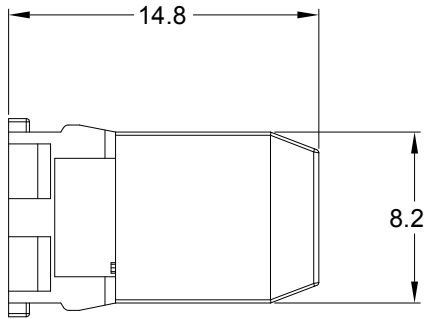

REVISIONS					
REV	ECO	DESCRIPTION	DATE	BY	APPR
A3	--	RELEASE NEW DWG FORMAT	18/SEP/13	DRP	
A4	--	UPDATE DRAWING	10/MAY/19	JOE	TOMMY

NOTES: UNLESS OTHERWISE SPECIFIED

1. MATERIAL: THERMOPLASTIC; COLOR: GREEN
2. RoHS COMPLIANT
3. CAVITIES: 4
4. KEYED: N/A
5. USE WITH CONNECTORS AT04-4P*
(* = MODIFICATIONS AND/OR COLORS)
6. ALL DIMENSIONS ARE FOR REFERENCE USE ONLY.

AW4P					
QUANTITY	PART NUMBER	DESCRIPTION			ITEM
MATERIALS LIST					
UNLESS OTHERWISE SPECIFIED 1) All dimensions are in metric (mm). 2) Tolerances are as follows: 1 PL DEC ±0.30 2 PL DEC ±0.15 3 PL DEC ±0.08 Fractions ±1/64 Angles ±1° 3) Note reference =		SIGNATURES DRAWN: JOE CHECKED: ORION ENGINEER: APPROVAL: TOMMY		DATE 10/MAY/19 10/MAY/19 10/MAY/19	
MATERIAL SPECIFICATIONS:		CUSTOMER:		<h1 style="margin: 0;">Amphenol</h1> <hr/> Sine Systems - www.amphenol-sine.com 44724 Morley Drive Clinton Township, MI 48036	
PROCESS SPECIFICATIONS:		THIS DRAWING IS SUPPLIED FOR INFORMATION ONLY. DESIGN FEATURES, SPECIFICATIONS AND PERFORMANCE DATA SHOWN HEREON ARE THE PROPERTY OF THE AMPHENOL CORPORATION. NO RIGHTS OF REPRODUCTION ARE IMPLIED. ALL DIMENSIONS ARE SUBJECT TO NORMAL MANUFACTURING VARIATIONS.			
NEXT ASSY:		SIZE: A TYPE: C- SCALE: NONE		DWG NO: AW4P REVISION: A4	
				SHEET 1 OF 1	