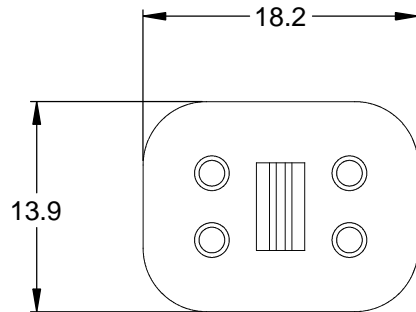

REVISIONS					
REV	ECO	DESCRIPTION	DATE	BY	APPR
A3		RELEASE NEW DWG FORMAT	18/SEP/13	DRP	

NOTES: UNLESS OTHERWISE SPECIFIED

1. MATERIAL: THERMOPLASTIC; COLOR: GREEN
2. RoHS COMPLIANT
3. CAVITIES: 4
4. KEYED: N/A
5. USE WITH CONNECTORS AT06-4S*
(* = MODIFICATIONS AND COLORS)
6. ALL DIMENSIONS ARE FOR REFERENCE USE ONLY.

AW4S					
QUANTITY	PART NUMBER	DESCRIPTION			ITEM
MATERIALS LIST					
<small>UNLESS OTHERWISE SPECIFIED</small> 1) All dimensions are in metric(mm). 2) Tolerances are as follows: 1 PL DEC ±0.30 2 PL DEC ±0.15 3 PL DEC ±0.08 Fractions ±1/64 Angles ±1° 3) Note reference =		SIGNATURES DRAWN: D.PARKS CHECKED: ENGINEER: APPROVAL:		DATE 18/SEP/13	
MATERIAL SPECIFICATIONS:		CUSTOMER:		<h1>Amphenol</h1> <p>Sine Systems - www.amphenol-sine.com 44724 Morley Drive Clinton Township, MI 48036</p>	
PROCESS SPECIFICATIONS:		THIS DRAWING IS SUPPLIED FOR INFORMATION ONLY. DESIGN FEATURES, SPECIFICATIONS AND PERFORMANCE DATA SHOWN HEREON ARE THE PROPERTY OF THE AMPHENOL CORPORATION. NO RIGHTS OF REPRODUCTION ARE IMPLIED. ALL DIMENSIONS ARE SUBJECT TO NORMAL MANUFACTURING VARIATIONS.			
NEXT ASSY:		SIZE	TYPE	DWG NO:	REVISION
		A	C-	AW4S	A3
		SCALE: NONE		SHEET 1 OF 1	