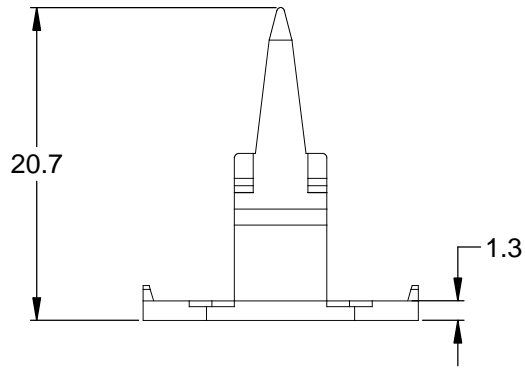

REVISIONS					
REV	ECO	DESCRIPTION	DATE	BY	APPR
A3		RELEASE NEW DWG FORMAT	18/SEP/13	DRP	

NOTES: UNLESS OTHERWISE SPECIFIED

1. MATERIAL: THERMOPLASTIC; COLOR: GREEN
2. RoHS COMPLIANT
3. CAVITIES: 4
4. KEYED: N/A
5. USE WITH CONNECTORS AT06-4S*
(* = MODIFICATIONS AND COLORS)
6. ALL DIMENSIONS ARE FOR REFERENCE USE ONLY.

AW4S					
QUANTITY	PART NUMBER	DESCRIPTION			ITEM
MATERIALS LIST					
<small>UNLESS OTHERWISE SPECIFIED</small> 1) All dimensions are in metric(mm). 2) Tolerances are as follows: 1 PL DEC ±0.30 2 PL DEC ±0.15 3 PL DEC ±0.08 Fractions ±1/64 Angles ±1° 3) Note reference =		SIGNATURES DRAWN: D.PARKS CHECKED: ENGINEER: APPROVAL:		DATE 18/SEP/13	
MATERIAL SPECIFICATIONS:		CUSTOMER:		<h1>Amphenol</h1> <p>Sine Systems - www.amphenol-sine.com 44724 Morley Drive Clinton Township, MI 48036</p>	
PROCESS SPECIFICATIONS:		THIS DRAWING IS SUPPLIED FOR INFORMATION ONLY. DESIGN FEATURES, SPECIFICATIONS AND PERFORMANCE DATA SHOWN HEREON ARE THE PROPERTY OF THE AMPHENOL CORPORATION. NO RIGHTS OF REPRODUCTION ARE IMPLIED. ALL DIMENSIONS ARE SUBJECT TO NORMAL MANUFACTURING VARIATIONS.			
NEXT ASSY:		SIZE	TYPE	DWG NO:	REVISION
		A	C-	AW4S	A3
		SCALE: NONE		SHEET 1 OF 1	