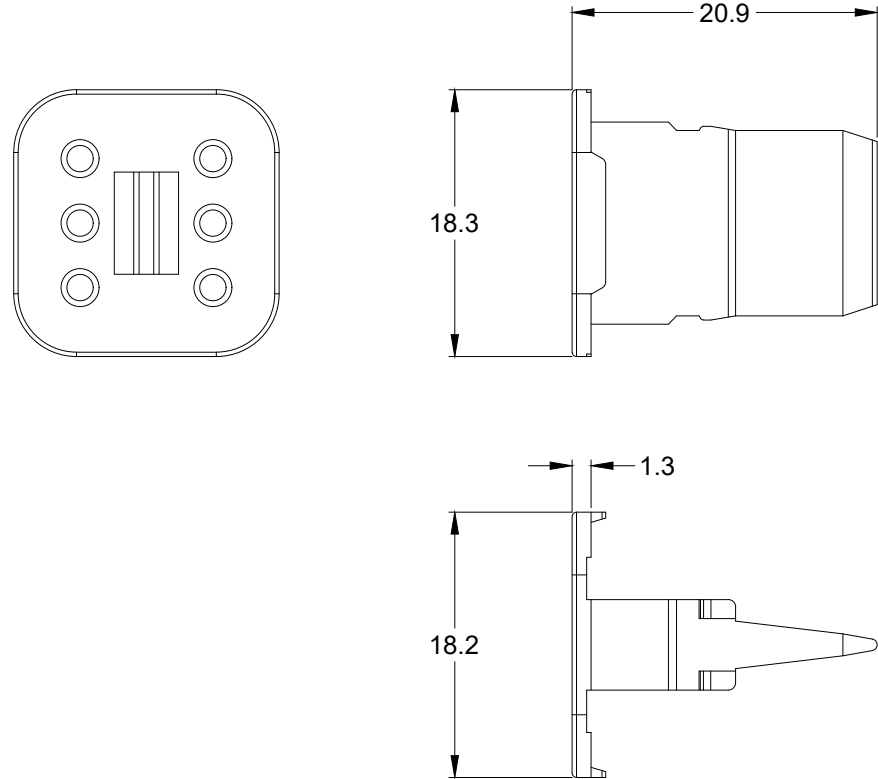

REVISIONS					
REV	ECO	DESCRIPTION	DATE	BY	APPR
A3	--	RELEASE NEW DWG FORMAT	18/SEP/13	DRP	
A4	--	UPDATE DRAWING	10/MAY/19	JOE	TOMMY

NOTES: UNLESS OTHERWISE SPECIFIED

1. MATERIAL: THERMOPLASTIC; COLOR: GREEN
2. RoHS COMPLIANT
3. CAVITIES: 6
4. KEYED: N/A
5. USE WITH CONNECTORS AT06-6S\*  
(\* = MODIFICATIONS AND COLORS)
6. ALL DIMENSIONS ARE FOR REFERENCE USE ONLY.

AW6S					
QUANTITY	PART NUMBER	DESCRIPTION			ITEM
<b>MATERIALS LIST</b>					
<b>UNLESS OTHERWISE SPECIFIED</b> 1) All dimensions are in metric(mm). 2) Tolerances are as follows: 1 PL DEC ±0.30      Fractions ±1/64 2 PL DEC ±0.15      Angles ±1° 3 PL DEC ±0.08 3) Note reference =		<b>SIGNATURES</b> <b>DATE</b> DRAWN:      JOE      10/MAY/19 CHECKED:      ORION      10/MAY/19 ENGINEER: APPROVAL:      TOMMY      10/MAY/19 CUSTOMER:		<h1>Amphenol</h1> Sine Systems - www.amphenol-sine.com 44724 Morley Drive Clinton Township, MI 48036	
MATERIAL SPECIFICATIONS:		THIS DRAWING IS SUPPLIED FOR INFORMATION ONLY. DESIGN FEATURES, SPECIFICATIONS AND PERFORMANCE DATA SHOWN HEREON ARE THE PROPERTY OF THE AMPHENOL CORPORATION. NO RIGHTS OF REPRODUCTION ARE IMPLIED. ALL DIMENSIONS ARE SUBJECT TO NORMAL MANUFACTURING VARIATIONS.		<b>S-WEDGELOCK, 6 POSITION, AT SERIES</b>	
PROCESS SPECIFICATIONS:		SIZE	TYPE	DWG NO:	REVISION
NEXT ASSY:		<b>A</b>	<b>C-</b>	<b>AW6S</b>	<b>A4</b>
		SCALE: NONE		SHEET 1 OF 1	