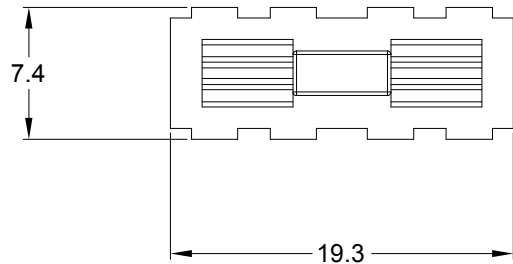

REVISIONS					
REV	ECO	DESCRIPTION	DATE	BY	APPR
A3	--	RELEASE NEW DWG FORMAT	18/SEP/13	DRP	
A4	--	UPDATE DRAWING	10/MAY/19	JOE	TOMMY

**NOTES: UNLESS OTHERWISE SPECIFIED**

1. MATERIAL: THERMOPLASTIC; COLOR: GREEN
2. RoHS COMPLIANT
3. CAVITIES: 8
4. KEYED: N/A
5. USE WITH CONNECTORS AT04-08P\*  
(\* = MODIFICATIONS AND/OR COLORS)
6. ALL DIMENSIONS ARE FOR REFERENCE USE ONLY.

QUANTITY	AW8P	PART NUMBER	DESCRIPTION	ITEM								
<b>MATERIALS LIST</b>												
<b>UNLESS OTHERWISE SPECIFIED</b> 1) All dimensions are in metric(mm). 2) Tolerances are as follows: 1 PL DEC ±0.30    Fractions ±1/64 2 PL DEC ±0.15    Angles ±1° 3 PL DEC ±0.08 3) Note reference = 		<b>SIGNATURES</b> DRAWN: JOE CHECKED: ORION ENGINEER: APPROVAL: TOMMY	<b>DATE</b> 10/MAY/19 10/MAY/19 10/MAY/19	<h1>Amphenol</h1> <p>Sine Systems - www.amphenol-sine.com                      44724 Morley Drive                      Clinton Township, MI 48036</p>								
MATERIAL SPECIFICATIONS:		CUSTOMER:		P-WEDGELOCK, 8 POSITION, AT SERIES								
PROCESS SPECIFICATIONS:		THIS DRAWING IS SUPPLIED FOR INFORMATION ONLY. DESIGN FEATURES, SPECIFICATIONS AND PERFORMANCE DATA SHOWN HEREON ARE THE PROPERTY OF THE AMPHENOL CORPORATION. NO RIGHTS OF REPRODUCTION ARE IMPLIED. ALL DIMENSIONS ARE SUBJECT TO NORMAL MANUFACTURING VARIATIONS.		<table border="1"> <tr> <td>SIZE</td> <td>TYPE</td> <td>DWG NO:</td> <td>REVISION</td> </tr> <tr> <td>A</td> <td>C-</td> <td>AW8P</td> <td>A4</td> </tr> </table>	SIZE	TYPE	DWG NO:	REVISION	A	C-	AW8P	A4
SIZE	TYPE	DWG NO:	REVISION									
A	C-	AW8P	A4									
NEXT ASSY:		SCALE: NONE		SHEET 1 OF 1								