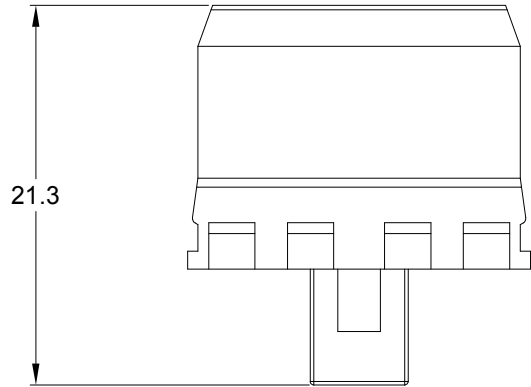

REVISIONS					
REV	ECO	DESCRIPTION	DATE	BY	APPR
A3	--	RELEASE NEW DWG FORMAT	18/SEP/13	DRP	
A4	--	UPDATE DRAWING	10/MAY/19	JOE	TOMMY

**NOTES: UNLESS OTHERWISE SPECIFIED**

1. MATERIAL: THERMOPLASTIC; COLOR: GREEN
2. RoHS COMPLIANT
3. CAVITIES: 8
4. KEYED: N/A
5. USE WITH CONNECTORS AT04-08P\*  
(\* = MODIFICATIONS AND/OR COLORS)
6. ALL DIMENSIONS ARE FOR REFERENCE USE ONLY.

QUANTITY	AW8P	PART NUMBER	DESCRIPTION	ITEM								
<b>MATERIALS LIST</b>												
<b>UNLESS OTHERWISE SPECIFIED</b> 1) All dimensions are in metric(mm). 2) Tolerances are as follows: 1 PL DEC ±0.30    Fractions ±1/64 2 PL DEC ±0.15    Angles ±1° 3 PL DEC ±0.08 3) Note reference = 		<b>SIGNATURES</b> DRAWN: JOE CHECKED: ORION ENGINEER: APPROVAL: TOMMY	<b>DATE</b> 10/MAY/19 10/MAY/19 10/MAY/19	<h1>Amphenol</h1> <p>Sine Systems - www.amphenol-sine.com                      44724 Morley Drive                      Clinton Township, MI 48036</p>								
MATERIAL SPECIFICATIONS:		CUSTOMER:		P-WEDGELOCK, 8 POSITION, AT SERIES								
PROCESS SPECIFICATIONS:		THIS DRAWING IS SUPPLIED FOR INFORMATION ONLY. DESIGN FEATURES, SPECIFICATIONS AND PERFORMANCE DATA SHOWN HEREON ARE THE PROPERTY OF THE AMPHENOL CORPORATION. NO RIGHTS OF REPRODUCTION ARE IMPLIED. ALL DIMENSIONS ARE SUBJECT TO NORMAL MANUFACTURING VARIATIONS.		<table border="1"> <tr> <td>SIZE</td> <td>TYPE</td> <td>DWG NO:</td> <td>REVISION</td> </tr> <tr> <td>A</td> <td>C-</td> <td>AW8P</td> <td>A4</td> </tr> </table>	SIZE	TYPE	DWG NO:	REVISION	A	C-	AW8P	A4
SIZE	TYPE	DWG NO:	REVISION									
A	C-	AW8P	A4									
NEXT ASSY:		SCALE: NONE		SHEET 1 OF 1								