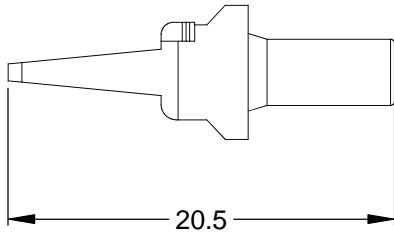

REVISIONS					
REV	ECO	DESCRIPTION	DATE	BY	APPR
A3		RELEASE NEW DWG FORMAT	24/JUL/13	DRP	

NOTES: UNLESS OTHERWISE SPECIFIED

1. MATERIAL: THERMOPLASTIC; COLOR: ORANGE
2. RoHS COMPLIANT
3. CAVITIES: 12
4. KEYED: N/A
5. USE WITH CONNECTORS: ATM04-12P*
(* = MODIFICATIONS AND COLORS)
6. ALL DIMENSIONS ARE FOR REFERENCE USE ONLY.

AWM-12P				
PART NUMBER		DESCRIPTION		ITEM
QUANTITY	MATERIALS LIST			
UNLESS OTHERWISE SPECIFIED 1) All dimensions are in metric(mm). 2) Tolerances are as follows: 1 PL DEC ±0.30 2 PL DEC ±0.15 3 PL DEC ±0.08 3) Note reference =	SIGNATURES		DATE	
	DRAWN: D.PARKS		24/JUL/13	
MATERIAL SPECIFICATIONS:	CHECKED:			
	ENGINEER:			
PROCESS SPECIFICATIONS:	APPROVAL:			
	CUSTOMER:			
NEXT ASSY:	THIS DRAWING IS SUPPLIED FOR INFORMATION ONLY. DESIGN FEATURES, SPECIFICATIONS AND PERFORMANCE DATA SHOWN HEREON ARE THE PROPERTY OF THE AMPHENOL CORPORATION. NO RIGHTS OF REPRODUCTION ARE IMPLIED. ALL DIMENSIONS ARE SUBJECT TO NORMAL MANUFACTURING VARIATIONS.			
		SIZE	TYPE	DWG NO:
		A	C-	AWM-12P
		SCALE: NONE	REVISION	
				A3
			SHEET	1 OF 1