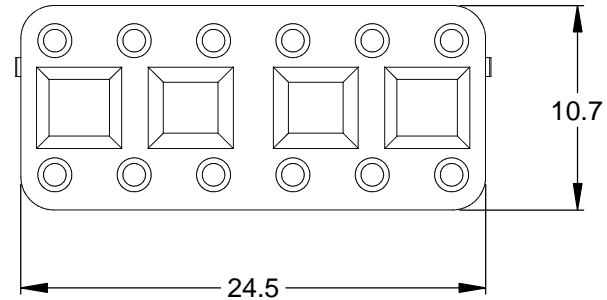

REVISIONS					
REV	ECO	DESCRIPTION	DATE	BY	APPR
A3		RELEASE NEW DWG FORMAT	24/JUL/13	DRP	

NOTES: UNLESS OTHERWISE SPECIFIED

1. MATERIAL: THERMOPLASTIC; COLOR: ORANGE
2. RoHS COMPLIANT
3. CAVITIES: 12
4. KEYED: N/A
5. USE WITH CONNECTORS: ATM06-12S*
(* = MODIFICATIONS AND COLORS)
6. ALL DIMENSIONS ARE FOR REFERENCE USE ONLY.

AWM-12S				
PART NUMBER		DESCRIPTION		ITEM
QUANTITY	MATERIALS LIST			
UNLESS OTHERWISE SPECIFIED		SIGNATURES		DATE
1) All dimensions are in metric(mm). 2) Tolerances are as follows: 1 PL DEC ±0.30 2 PL DEC ±0.15 3 PL DEC ±0.08 Fractions ±1/64 Angles ±1° 3) Note reference = 		DRAWN: D.PARKS		24/JUL/13
MATERIAL SPECIFICATIONS:		CHECKED:		
PROCESS SPECIFICATIONS:		ENGINEER:		
NEXT ASSY:		APPROVAL:		
		CUSTOMER:		
		THIS DRAWING IS SUPPLIED FOR INFORMATION ONLY. DESIGN FEATURES, SPECIFICATIONS AND PERFORMANCE DATA SHOWN HEREON ARE THE PROPERTY OF THE AMPHENOL CORPORATION. NO RIGHTS OF REPRODUCTION ARE IMPLIED. ALL DIMENSIONS ARE SUBJECT TO NORMAL MANUFACTURING VARIATIONS.		
		SIZE	TYPE	DWG NO:
		A	C-	AWM-12S
		SCALE: NONE		REVISION A3
		SINE SYSTEMS - www.amphenol-sine.com 44724 Morley Drive Clinton Township, MI 48036		
		S-WEDGELOCK, 12 POSITION, ATM SERIES		
		SHEET 1 OF 1		