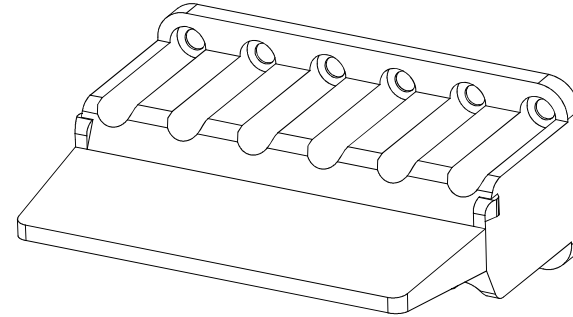

REVISIONS					
REV	ECO	DESCRIPTION	DATE	BY	APPR
A3		RELEASE NEW DWG FORMAT	24/JUL/13	DRP	

NOTES: UNLESS OTHERWISE SPECIFIED

1. MATERIAL: THERMOPLASTIC; COLOR: ORANGE
2. RoHS COMPLIANT
3. CAVITIES: 12
4. KEYED: N/A
5. USE WITH CONNECTORS: ATM06-12S*
(* = MODIFICATIONS AND COLORS)
6. ALL DIMENSIONS ARE FOR REFERENCE USE ONLY.

AWM-12S				
PART NUMBER		DESCRIPTION		ITEM
QUANTITY	MATERIALS LIST			
UNLESS OTHERWISE SPECIFIED		SIGNATURES		DATE
1) All dimensions are in metric(mm). 2) Tolerances are as follows: 1 PL DEC ±0.30 2 PL DEC ±0.15 3 PL DEC ±0.08 Fractions ±1/64 Angles ±1° 3) Note reference = 		DRAWN: D.PARKS		24/JUL/13
MATERIAL SPECIFICATIONS:		CHECKED:		
PROCESS SPECIFICATIONS:		ENGINEER:		
NEXT ASSY:		APPROVAL:		
		CUSTOMER:		
		THIS DRAWING IS SUPPLIED FOR INFORMATION ONLY. DESIGN FEATURES, SPECIFICATIONS AND PERFORMANCE DATA SHOWN HEREON ARE THE PROPERTY OF THE AMPHENOL CORPORATION. NO RIGHTS OF REPRODUCTION ARE IMPLIED. ALL DIMENSIONS ARE SUBJECT TO NORMAL MANUFACTURING VARIATIONS.		
		SIZE	TYPE	DWG NO:
		A	C-	AWM-12S
		SCALE: NONE		REVISION A3
		SINE SYSTEMS - www.amphenol-sine.com 44724 Morley Drive Clinton Township, MI 48036		
		S-WEDGELOCK, 12 POSITION, ATM SERIES		
		SHEET 1 OF 1		