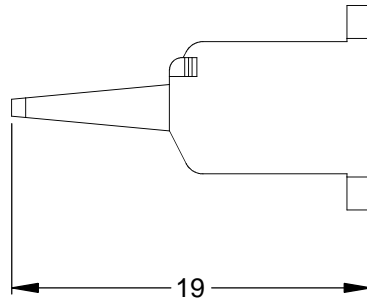

REVISIONS					
REV	ECO	DESCRIPTION	DATE	BY	APPR
A3		RELEASE NEW DWG FORMAT	24/JUL/13	DRP	

NOTES: UNLESS OTHERWISE SPECIFIED

1. MATERIAL: THERMOPLASTIC; COLOR: ORANGE
2. RoHS COMPLIANT
3. CAVITIES: 12
4. KEYED: N/A
5. USE WITH CONNECTORS: ATM06-12S*
(* = MODIFICATIONS AND COLORS)
6. ALL DIMENSIONS ARE FOR REFERENCE USE ONLY.

AWM-12S				
PART NUMBER		DESCRIPTION		ITEM
QUANTITY	MATERIALS LIST			
UNLESS OTHERWISE SPECIFIED		SIGNATURES		DATE
1) All dimensions are in metric(mm). 2) Tolerances are as follows: 1 PL DEC ±0.30 2 PL DEC ±0.15 3 PL DEC ±0.08 Fractions ±1/64 Angles ±1° 3) Note reference = 		DRAWN: D.PARKS		24/JUL/13
MATERIAL SPECIFICATIONS:		CHECKED:		
PROCESS SPECIFICATIONS:		ENGINEER:		
NEXT ASSY:		APPROVAL:		
		CUSTOMER:		
		THIS DRAWING IS SUPPLIED FOR INFORMATION ONLY. DESIGN FEATURES, SPECIFICATIONS AND PERFORMANCE DATA SHOWN HEREON ARE THE PROPERTY OF THE AMPHENOL CORPORATION. NO RIGHTS OF REPRODUCTION ARE IMPLIED. ALL DIMENSIONS ARE SUBJECT TO NORMAL MANUFACTURING VARIATIONS.		
		SIZE	TYPE	DWG NO:
		A	C-	AWM-12S
		SCALE: NONE		REVISION A3
		SINE SYSTEMS - www.amphenol-sine.com 44724 Morley Drive Clinton Township, MI 48036		
		S-WEDGELOCK, 12 POSITION, ATM SERIES		
		SHEET 1 OF 1		