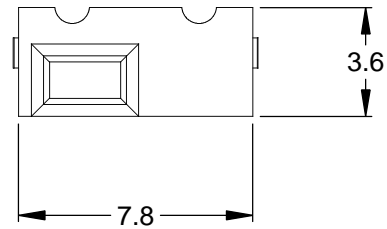

REVISIONS					
REV	ECO	DESCRIPTION	DATE	BY	APPR
A3		RELEASE NEW DWG FORMAT	24/JUL/13	DRP	

NOTES: UNLESS OTHERWISE SPECIFIED

1. MATERIAL: THERMOPLASTIC; COLOR: ORANGE
2. RoHS COMPLIANT
3. CAVITIES: 2
4. KEYED: N/A
5. USE WITH CONNECTORS ATM04-2P*
(* = MODIFICATIONS AND COLORS)
6. ALL DIMENSIONS ARE FOR REFERENCE USE ONLY.

AWM-2P				
PART NUMBER		DESCRIPTION		ITEM
QUANTITY	MATERIALS LIST			
UNLESS OTHERWISE SPECIFIED		SIGNATURES		DATE
1) All dimensions are in metric(mm).		DRAWN: D.PARKS		24/JUL/13
2) Tolerances are as follows:		CHECKED:		
1 PL DEC ±0.30		ENGINEER:		
2 PL DEC ±0.15		APPROVAL:		
3 PL DEC ±0.08		CUSTOMER:		
3) Note reference =		THIS DRAWING IS SUPPLIED FOR INFORMATION ONLY. DESIGN FEATURES, SPECIFICATIONS AND PERFORMANCE DATA SHOWN HEREON ARE THE PROPERTY OF THE AMPHENOL CORPORATION. NO RIGHTS OF REPRODUCTION ARE IMPLIED. ALL DIMENSIONS ARE SUBJECT TO NORMAL MANUFACTURING VARIATIONS.		
MATERIAL SPECIFICATIONS:		SIZE		REVISION
PROCESS SPECIFICATIONS:		TYPE		
NEXT ASSY:		DWG NO:		
		A C-		A3
		SCALE: NONE		
		AWM-2P		
		SHEET 1 OF 1		