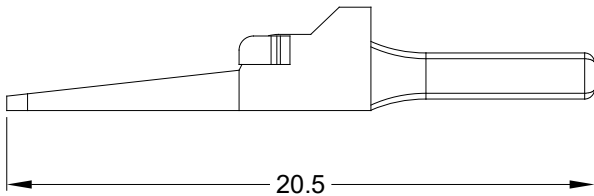

REVISIONS					
REV	ECO	DESCRIPTION	DATE	BY	APPR
A1		RELEASE	26/JUL/16	JONY	TOMMY

NOTES: UNLESS OTHERWISE SPECIFIED

1. MATERIAL: THERMOPLASTIC; COLOR: GRAY
2. RoHS COMPLIANT
3. CAVITIES: 2
4. KEYED: A KEYED
5. USE WITH CONNECTORS ATM04-2P*
(* = MODIFICATIONS AND COLORS)
6. ALL DIMENSIONS ARE FOR REFERENCE USE ONLY.

AWM-2PA		REF: WM-2PA	
PART NUMBER		DESCRIPTION	
QUANTITY	MATERIALS LIST		
<p>UNLESS OTHERWISE SPECIFIED</p> <p>1) All dimensions are in metric(mm).</p> <p>2) Tolerances are as follows: 1 PL DEC ±0.30 Fractions ±1/64 2 PL DEC ±0.15 Angles ±1° 3 PL DEC ±0.08</p> <p>3) Note reference = </p>	SIGNATURES		DATE
	DRAWN: JONY		26/JUL/16
	CHECKED: Orion		26/JUL/16
	ENGINEER:		
APPROVAL: Tommy		26/JUL/16	
MATERIAL SPECIFICATIONS:		CUSTOMER:	
PROCESS SPECIFICATIONS:		THIS DRAWING IS SUPPLIED FOR INFORMATION ONLY. DESIGN FEATURES, SPECIFICATIONS AND PERFORMANCE DATA SHOWN HEREON ARE THE PROPERTY OF THE AMPHENOL CORPORATION. NO RIGHTS OF REPRODUCTION ARE IMPLIED. ALL DIMENSIONS ARE SUBJECT TO NORMAL MANUFACTURING VARIATIONS.	
NEXT ASSY:			
<h1>Amphenol</h1> <p>Sine Systems - www.amphenol-sine.com 44724 Morley Drive Clinton Township, MI 48036</p>			
P-WEDGELOCK, 2 POS,A KEYED, ATM SERIES			
SIZE	TYPE	DWG NO:	REVISION
A	C-	AWM-2PA	A1
SCALE: NONE		SHEET 1 OF 1	