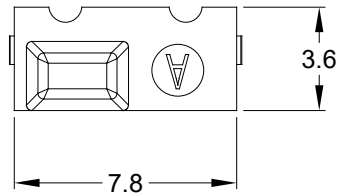

REVISIONS					
REV	ECO	DESCRIPTION	DATE	BY	APPR
A1		RELEASE	26/JUL/16	JONY	TOMMY

NOTES: UNLESS OTHERWISE SPECIFIED

1. MATERIAL: THERMOPLASTIC; COLOR: GRAY
2. RoHS COMPLIANT
3. CAVITIES: 2
4. KEYED: A KEYED
5. USE WITH CONNECTORS ATM04-2P*
(* = MODIFICATIONS AND COLORS)
6. ALL DIMENSIONS ARE FOR REFERENCE USE ONLY.

AWM-2PA		REF: WM-2PA	
PART NUMBER		DESCRIPTION	
QUANTITY	MATERIALS LIST		
<p>UNLESS OTHERWISE SPECIFIED</p> <p>1) All dimensions are in metric(mm).</p> <p>2) Tolerances are as follows: 1 PL DEC ±0.30 Fractions ±1/64 2 PL DEC ±0.15 Angles ±1° 3 PL DEC ±0.08</p> <p>3) Note reference = </p>	SIGNATURES		DATE
	DRAWN: JONY		26/JUL/16
	CHECKED: Orion		26/JUL/16
	ENGINEER:		
APPROVAL: Tommy		26/JUL/16	
MATERIAL SPECIFICATIONS:		CUSTOMER:	
PROCESS SPECIFICATIONS:		THIS DRAWING IS SUPPLIED FOR INFORMATION ONLY. DESIGN FEATURES, SPECIFICATIONS AND PERFORMANCE DATA SHOWN HEREON ARE THE PROPERTY OF THE AMPHENOL CORPORATION. NO RIGHTS OF REPRODUCTION ARE IMPLIED. ALL DIMENSIONS ARE SUBJECT TO NORMAL MANUFACTURING VARIATIONS.	
NEXT ASSY:			
<h1>Amphenol</h1> <p>Sine Systems - www.amphenol-sine.com 44724 Morley Drive Clinton Township, MI 48036</p>			
P-WEDGELOCK, 2 POS,A KEYED, ATM SERIES			
SIZE	TYPE	DWG NO:	REVISION
A	C-	AWM-2PA	A1
SCALE: NONE		SHEET 1 OF 1	