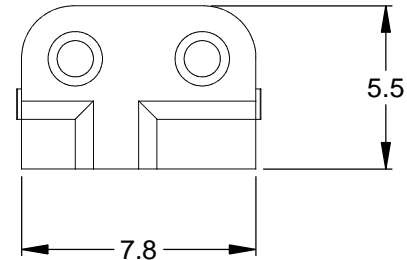

REVISIONS					
REV	ECO	DESCRIPTION	DATE	BY	APPR
A3		RELEASE NEW DWG FORMAT	24/JUL/13	DRP	

NOTES: UNLESS OTHERWISE SPECIFIED

1. MATERIAL: THERMOPLASTIC; COLOR: ORANGE
2. RoHS COMPLIANT
3. CAVITIES: 2
4. KEYED: N/A
5. USE WITH CONNECTORS ATM06-2S*
(* = MODIFICATIONS AND COLORS)
6. ALL DIMENSIONS ARE FOR REFERENCE USE ONLY.

AWM-2S												
PART NUMBER		DESCRIPTION		ITEM								
QUANTITY	MATERIALS LIST											
UNLESS OTHERWISE SPECIFIED		SIGNATURES	DATE	<h1 style="text-align: center;">Amphenol</h1> <p style="text-align: center;">Sine Systems - www.amphenol-sine.com 44724 Morley Drive Clinton Township, MI 48036</p> <p style="text-align: center;">S-WEDGELOCK, 2 POSITION, ATM SERIES</p>								
1) All dimensions are in metric (mm).		DRAWN: D.PARKS	24/JUL/13									
2) Tolerances are as follows:		CHECKED:										
1 PL DEC ±0.30		ENGINEER:										
2 PL DEC ±0.15		APPROVAL:										
3 PL DEC ±0.08		CUSTOMER:										
3) Note reference =		THIS DRAWING IS SUPPLIED FOR INFORMATION ONLY. DESIGN FEATURES, SPECIFICATIONS AND PERFORMANCE DATA SHOWN HEREON ARE THE PROPERTY OF THE AMPHENOL CORPORATION. NO RIGHTS OF REPRODUCTION ARE IMPLIED. ALL DIMENSIONS ARE SUBJECT TO NORMAL MANUFACTURING VARIATIONS.		<table border="1"> <tr> <td>SIZE</td> <td>TYPE</td> <td>DWG NO:</td> <td>REVISION</td> </tr> <tr> <td>B</td> <td>C-</td> <td>AWM-2S</td> <td>A3</td> </tr> </table>	SIZE	TYPE	DWG NO:	REVISION	B	C-	AWM-2S	A3
SIZE	TYPE	DWG NO:	REVISION									
B	C-	AWM-2S	A3									
MATERIAL SPECIFICATIONS:		SCALE: NONE		SHEET 1 OF 1								
PROCESS SPECIFICATIONS:												
NEXT ASSY:												