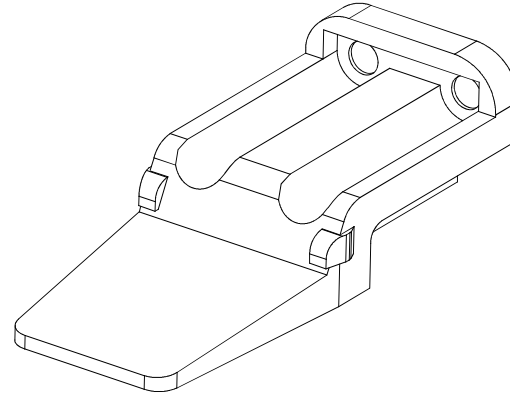

REVISIONS					
REV	ECO	DESCRIPTION	DATE	BY	APPR
A3		RELEASE NEW DWG FORMAT	24/JUL/13	DRP	

NOTES: UNLESS OTHERWISE SPECIFIED

1. MATERIAL: THERMOPLASTIC; COLOR: ORANGE
2. RoHS COMPLIANT
3. CAVITIES: 2
4. KEYED: N/A
5. USE WITH CONNECTORS ATM06-2S*
(* = MODIFICATIONS AND COLORS)
6. ALL DIMENSIONS ARE FOR REFERENCE USE ONLY.

AWM-2S												
PART NUMBER		DESCRIPTION		ITEM								
QUANTITY	MATERIALS LIST											
UNLESS OTHERWISE SPECIFIED		SIGNATURES	DATE	<h1 style="text-align: center;">Amphenol</h1> <p style="text-align: center;">Sine Systems - www.amphenol-sine.com 44724 Morley Drive Clinton Township, MI 48036</p> <p style="text-align: center;">S-WEDGELOCK, 2 POSITION, ATM SERIES</p>								
1) All dimensions are in metric (mm).		DRAWN: D.PARKS	24/JUL/13									
2) Tolerances are as follows:		CHECKED:										
1 PL DEC ±0.30		ENGINEER:										
2 PL DEC ±0.15		APPROVAL:										
3 PL DEC ±0.08		CUSTOMER:										
3) Note reference =		THIS DRAWING IS SUPPLIED FOR INFORMATION ONLY. DESIGN FEATURES, SPECIFICATIONS AND PERFORMANCE DATA SHOWN HEREON ARE THE PROPERTY OF THE AMPHENOL CORPORATION. NO RIGHTS OF REPRODUCTION ARE IMPLIED. ALL DIMENSIONS ARE SUBJECT TO NORMAL MANUFACTURING VARIATIONS.		<table border="1"> <tr> <td>SIZE</td> <td>TYPE</td> <td>DWG NO:</td> <td>REVISION</td> </tr> <tr> <td>B</td> <td>C-</td> <td>AWM-2S</td> <td>A3</td> </tr> </table>	SIZE	TYPE	DWG NO:	REVISION	B	C-	AWM-2S	A3
SIZE	TYPE	DWG NO:	REVISION									
B	C-	AWM-2S	A3									
MATERIAL SPECIFICATIONS:		SCALE: NONE		SHEET 1 OF 1								
PROCESS SPECIFICATIONS:												
NEXT ASSY:												