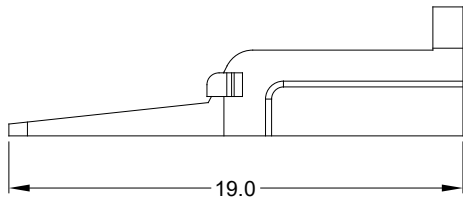

REVISIONS					
REV	ECO	DESCRIPTION	DATE	BY	APPR
A1	-	RELEASE	26/JUL/16	JONY	TOMMY

NOTES: UNLESS OTHERWISE SPECIFIED

1. MATERIAL: THERMOPLASTIC; COLOR: GRAY
2. RoHS COMPLIANT
3. CAVITIES: 2
4. KEYED: A KEYED
5. USE WITH CONNECTORS ATM06-2S*
  (* = MODIFICATIONS AND COLORS)
6. ALL DIMENSIONS ARE FOR REFERENCE USE ONLY.

AWM-2SA		REF: WM-2SA	
PART NUMBER		DESCRIPTION	
QUANTITY	MATERIALS LIST		
UNLESS OTHERWISE SPECIFIED 1) All dimensions are in metric(mm). 2) Tolerances are as follows: 1 PL DEC ±0.30 Fractions ±1/64 2 PL DEC ±0.15 Angles ±1° 3 PL DEC ±0.08 3) Note reference =	SIGNATURES		DATE
	DRAWN: JONY		26/JUL/16
	CHECKED: Orion		26/JUL/16
	ENGINEER:		
APPROVAL: Tommy		26/JUL/16	
MATERIAL SPECIFICATIONS:		CUSTOMER:	
PROCESS SPECIFICATIONS:		THIS DRAWING IS SUPPLIED FOR INFORMATION ONLY. DESIGN FEATURES, SPECIFICATIONS AND PERFORMANCE DATA SHOWN HEREON ARE THE PROPERTY OF THE AMPHENOL CORPORATION. NO RIGHTS OF REPRODUCTION ARE IMPLIED. ALL DIMENSIONS ARE SUBJECT TO NORMAL MANUFACTURING VARIATIONS.	
NEXT ASSY:			
		Amphenol Sine Systems - www.amphenol-sine.com 44724 Morley Drive Clinton Township, MI 48036	
		S-WEDGELOCK, 2 POS, A KEYED, ATM SERIES	
SIZE	TYPE	DWG NO:	REVISION
B	C-	AWM-2SA	A1
SCALE: NONE		SHEET 1 OF 1