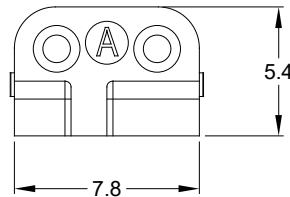

REVISIONS					
REV	ECO	DESCRIPTION	DATE	BY	APPR
A1	-	RELEASE	26/JUL/16	JONY	TOMMY

NOTES: UNLESS OTHERWISE SPECIFIED

1. MATERIAL: THERMOPLASTIC; COLOR: GRAY
2. RoHS COMPLIANT
3. CAVITIES: 2
4. KEYED: A KEYED
5. USE WITH CONNECTORS ATM06-2S*
  (* = MODIFICATIONS AND COLORS)
6. ALL DIMENSIONS ARE FOR REFERENCE USE ONLY.

AWM-2SA		REF: WM-2SA	
PART NUMBER		DESCRIPTION	
QUANTITY	MATERIALS LIST		
UNLESS OTHERWISE SPECIFIED 1) All dimensions are in metric(mm). 2) Tolerances are as follows: 1 PL DEC ±0.30 Fractions ±1/64 2 PL DEC ±0.15 Angles ±1° 3 PL DEC ±0.08 3) Note reference =	SIGNATURES		DATE
	DRAWN: JONY		26/JUL/16
	CHECKED: Orion		26/JUL/16
	ENGINEER:		
APPROVAL: Tommy		26/JUL/16	
MATERIAL SPECIFICATIONS:		CUSTOMER:	
PROCESS SPECIFICATIONS:		THIS DRAWING IS SUPPLIED FOR INFORMATION ONLY. DESIGN FEATURES, SPECIFICATIONS AND PERFORMANCE DATA SHOWN HEREON ARE THE PROPERTY OF THE AMPHENOL CORPORATION. NO RIGHTS OF REPRODUCTION ARE IMPLIED. ALL DIMENSIONS ARE SUBJECT TO NORMAL MANUFACTURING VARIATIONS.	
NEXT ASSY:			
		Amphenol Sine Systems - www.amphenol-sine.com 44724 Morley Drive Clinton Township, MI 48036	
		S-WEDGELOCK, 2 POS, A KEYED, ATM SERIES	
SIZE	TYPE	DWG NO:	REVISION
B	C-	AWM-2SA	A1
SCALE: NONE		SHEET 1 OF 1