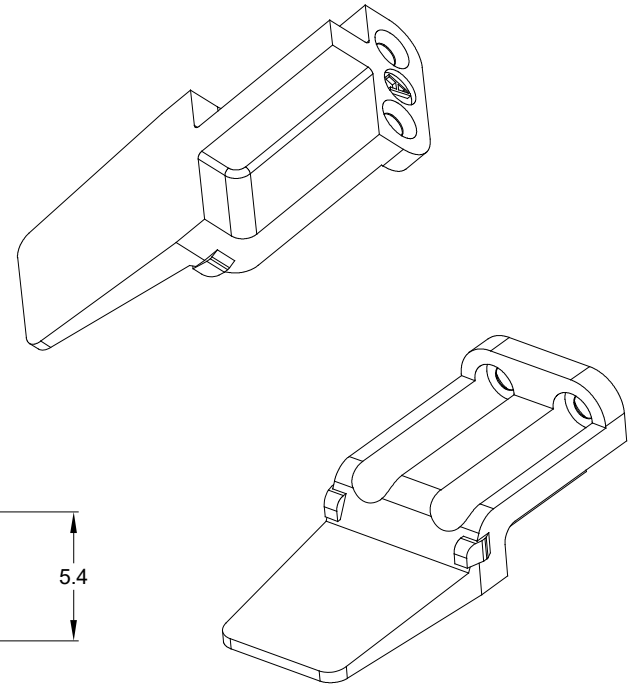

REVISIONS					
REV	ECO	DESCRIPTION	DATE	BY	APPR
A1	-	RELEASE	26/JUL/16	JONY	TOMMY

NOTES: UNLESS OTHERWISE SPECIFIED

1. MATERIAL: THERMOPLASTIC; COLOR: GRAY
2. RoHS COMPLIANT
3. CAVITIES: 2
4. KEYED: A KEYED
5. USE WITH CONNECTORS ATM06-2S*
  (* = MODIFICATIONS AND COLORS)
6. ALL DIMENSIONS ARE FOR REFERENCE USE ONLY.

AWM-2SA		REF: WM-2SA	
PART NUMBER		DESCRIPTION	
QUANTITY	MATERIALS LIST		
UNLESS OTHERWISE SPECIFIED 1) All dimensions are in metric(mm). 2) Tolerances are as follows: 1 PL DEC ±0.30 Fractions ±1/64 2 PL DEC ±0.15 Angles ±1° 3 PL DEC ±0.08 3) Note reference =	SIGNATURES		DATE
	DRAWN: JONY		26/JUL/16
	CHECKED: Orion		26/JUL/16
	ENGINEER:		
APPROVAL: Tommy		26/JUL/16	
MATERIAL SPECIFICATIONS:		CUSTOMER:	
PROCESS SPECIFICATIONS:		THIS DRAWING IS SUPPLIED FOR INFORMATION ONLY. DESIGN FEATURES, SPECIFICATIONS AND PERFORMANCE DATA SHOWN HEREON ARE THE PROPERTY OF THE AMPHENOL CORPORATION. NO RIGHTS OF REPRODUCTION ARE IMPLIED. ALL DIMENSIONS ARE SUBJECT TO NORMAL MANUFACTURING VARIATIONS.	
NEXT ASSY:			
		Amphenol Sine Systems - www.amphenol-sine.com 44724 Morley Drive Clinton Township, MI 48036	
		S-WEDGELOCK, 2 POS, A KEYED, ATM SERIES	
SIZE	TYPE	DWG NO:	REVISION
B	C-	AWM-2SA	A1
SCALE: NONE		SHEET 1 OF 1