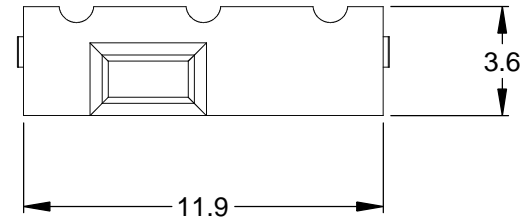

REVISIONS					
REV	ECO	DESCRIPTION	DATE	BY	APPR
A3		RELEASE NEW DWG FORMAT	24/JUL/13	DRP	

NOTES: UNLESS OTHERWISE SPECIFIED

1. MATERIAL: THERMOPLASTIC; COLOR: ORANGE
2. RoHS COMPLIANT
3. CAVITIES: 3
4. KEYED: N/A
5. USE WITH CONNECTORS: ATM04-3P\*  
(\* = MODIFICATIONS AND COLORS)
6. ALL DIMENSIONS ARE FOR REFERENCE USE ONLY.

AWM-3P		PART NUMBER		DESCRIPTION		ITEM
QUANTITY		MATERIALS LIST				
UNLESS OTHERWISE SPECIFIED		SIGNATURES		DATE		<h1 style="text-align: center;">Amphenol</h1> <p style="text-align: center;">Sine Systems - <a href="http://www.amphenol-sine.com">www.amphenol-sine.com</a> 44724 Morley Drive Clinton Township, MI 48036</p> <p style="text-align: center;">P-WEDGELOCK, 3 POSITION, ATM SERIES</p>
1) All dimensions are in metric(mm).		DRAWN: D.PARKS		24/JUL/13		
2) Tolerances are as follows:		CHECKED:				
1 PL DEC ±0.30		ENGINEER:				
2 PL DEC ±0.15		APPROVAL:				
3 PL DEC ±0.08		CUSTOMER:				
3) Note reference =		THIS DRAWING IS SUPPLIED FOR INFORMATION ONLY. DESIGN FEATURES, SPECIFICATIONS AND PERFORMANCE DATA SHOWN HEREON ARE THE PROPERTY OF THE AMPHENOL CORPORATION. NO RIGHTS OF REPRODUCTION ARE IMPLIED. ALL DIMENSIONS ARE SUBJECT TO NORMAL MANUFACTURING VARIATIONS.		SIZE	TYPE	DWG NO:
MATERIAL SPECIFICATIONS:		NEXT ASSY:		A	C-	AWM-3P
PROCESS SPECIFICATIONS:				SCALE: NONE		REVISION
						A3
				SHEET 1 OF 1		