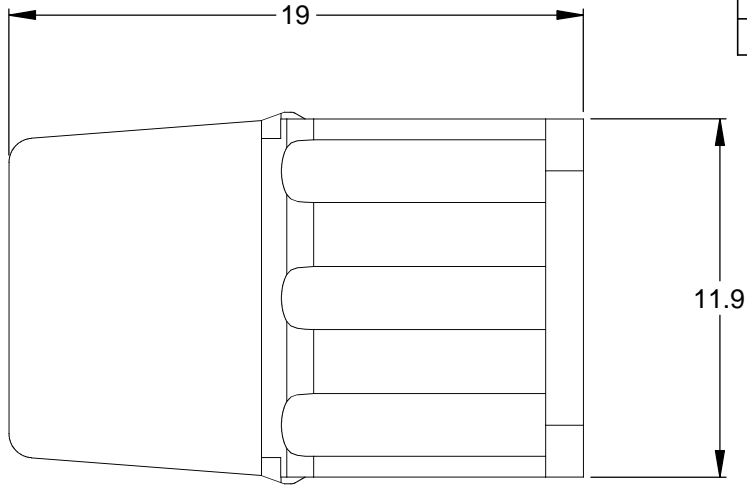

REVISIONS					
REV	ECO	DESCRIPTION	DATE	BY	APPR
A3		RELEASE NEW DWG FORMAT	24/JUL/13	DRP	

NOTES: UNLESS OTHERWISE SPECIFIED

1. MATERIAL: THERMOPLASTIC; COLOR: ORANGE
2. RoHS COMPLIANT
3. CAVITIES: 3
4. KEYED: N/A
5. USE WITH CONNECTORS: ATM06-3S*
(* = MODIFICATIONS AND COLORS)
6. ALL DIMENSIONS ARE FOR REFERENCE USE ONLY.

AWM-3S		PART NUMBER		DESCRIPTION		ITEM
QUANTITY		MATERIALS LIST				
UNLESS OTHERWISE SPECIFIED		SIGNATURES		DATE		<h1>Amphenol</h1> <p>Sine Systems - www.amphenol-sine.com 44724 Morley Drive Clinton Township, MI 48036</p> <p>S-WEDGELOCK, 3 POSITION, ATM SERIES</p>
1) All dimensions are in metric(mm).		DRAWN: D.PARKS		24/JUL/13		
2) Tolerances are as follows:		CHECKED:				
1 PL DEC ±0.30		ENGINEER:				
2 PL DEC ±0.15		APPROVAL:				
3 PL DEC ±0.08		CUSTOMER:				
3) Note reference =		THIS DRAWING IS SUPPLIED FOR INFORMATION ONLY. DESIGN FEATURES, SPECIFICATIONS AND PERFORMANCE DATA SHOWN HEREON ARE THE PROPERTY OF THE AMPHENOL CORPORATION. NO RIGHTS OF REPRODUCTION ARE IMPLIED. ALL DIMENSIONS ARE SUBJECT TO NORMAL MANUFACTURING VARIATIONS.		SIZE	TYPE	DWG NO:
MATERIAL SPECIFICATIONS:		NEXT ASSY:		B	C-	AWM-3S
PROCESS SPECIFICATIONS:				SCALE: NONE		REVISION A3
				SHEET 1 OF 1		