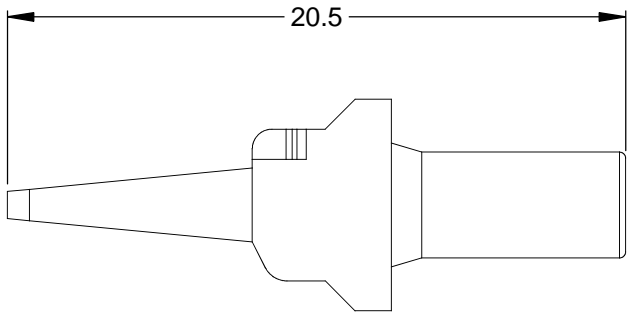

REVISIONS					
REV	ECO	DESCRIPTION	DATE	BY	APPR
A3		RELEASE NEW DWG FORMAT	24/JUL/13	DRP	

NOTES: UNLESS OTHERWISE SPECIFIED

1. MATERIAL: THERMOPLASTIC; COLOR: ORANGE
2. RoHS COMPLIANT
3. CAVITIES: 4
4. KEYED: N/A
5. USE WITH CONNECTORS: ATM04-4P\*  
(\* = MODIFICATIONS AND COLORS)
6. ALL DIMENSIONS ARE FOR REFERENCE USE ONLY.

AWM-4P					
PART NUMBER		DESCRIPTION		ITEM	
QUANTITY	MATERIALS LIST				
UNLESS OTHERWISE SPECIFIED		SIGNATURES		DATE	
1) All dimensions are in metric(mm).		DRAWN: D.PARKS		24/JUL/13	
2) Tolerances are as follows:		CHECKED:			
1 PL DEC ±0.30		ENGINEER:			
2 PL DEC ±0.15		APPROVAL:			
3 PL DEC ±0.08		CUSTOMER:			
3) Note reference =		THIS DRAWING IS SUPPLIED FOR INFORMATION ONLY. DESIGN FEATURES, SPECIFICATIONS AND PERFORMANCE DATA SHOWN HEREON ARE THE PROPERTY OF THE AMPHENOL CORPORATION. NO RIGHTS OF REPRODUCTION ARE IMPLIED. ALL DIMENSIONS ARE SUBJECT TO NORMAL MANUFACTURING VARIATIONS.			
MATERIAL SPECIFICATIONS:		SIZE		REVISION	
PROCESS SPECIFICATIONS:		A C-		A3	
NEXT ASSY:		DWG NO: AWM-4P		SCALE: NONE	
		SINE SYSTEMS - www.amphenol-sine.com 44724 Morley Drive Clinton Township, MI 48036		SHEET 1 OF 1	
		P-WEDGELOCK, 4 POSITION, ATM SERIES			