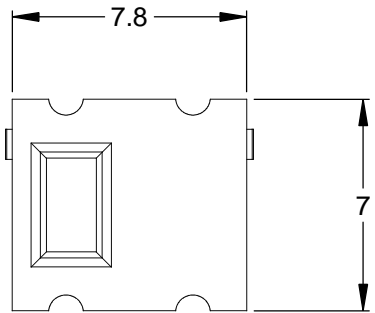

REVISIONS					
REV	ECO	DESCRIPTION	DATE	BY	APPR
A3		RELEASE NEW DWG FORMAT	24/JUL/13	DRP	

NOTES: UNLESS OTHERWISE SPECIFIED

1. MATERIAL: THERMOPLASTIC; COLOR: ORANGE
2. RoHS COMPLIANT
3. CAVITIES: 4
4. KEYED: N/A
5. USE WITH CONNECTORS: ATM04-4P\*  
(\* = MODIFICATIONS AND COLORS)
6. ALL DIMENSIONS ARE FOR REFERENCE USE ONLY.

AWM-4P					
PART NUMBER		DESCRIPTION		ITEM	
QUANTITY	MATERIALS LIST				
UNLESS OTHERWISE SPECIFIED		SIGNATURES		DATE	
1) All dimensions are in metric(mm).		DRAWN: D.PARKS		24/JUL/13	
2) Tolerances are as follows:		CHECKED:			
1 PL DEC ±0.30		ENGINEER:			
2 PL DEC ±0.15		APPROVAL:			
3 PL DEC ±0.08		CUSTOMER:			
3) Note reference =		THIS DRAWING IS SUPPLIED FOR INFORMATION ONLY. DESIGN FEATURES, SPECIFICATIONS AND PERFORMANCE DATA SHOWN HEREON ARE THE PROPERTY OF THE AMPHENOL CORPORATION. NO RIGHTS OF REPRODUCTION ARE IMPLIED. ALL DIMENSIONS ARE SUBJECT TO NORMAL MANUFACTURING VARIATIONS.			
MATERIAL SPECIFICATIONS:		SIZE		REVISION	
PROCESS SPECIFICATIONS:		A C-		A3	
NEXT ASSY:		DWG NO: AWM-4P		SCALE: NONE	
		SINE SYSTEMS - www.amphenol-sine.com 44724 Morley Drive Clinton Township, MI 48036		SHEET 1 OF 1	
		P-WEDGELOCK, 4 POSITION, ATM SERIES			