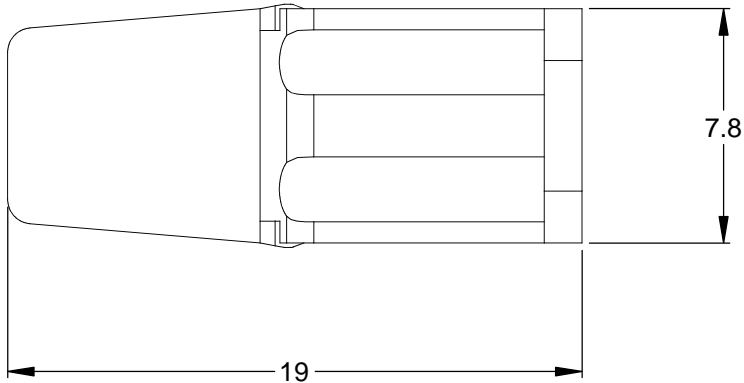

REVISIONS					
REV	ECO	DESCRIPTION	DATE	BY	APPR
A3		RELEASE NEW DWG FORMAT	24/JUL/13	DRP	

NOTES: UNLESS OTHERWISE SPECIFIED

1. MATERIAL: THERMOPLASTIC; COLOR: ORANGE
2. RoHS COMPLIANT
3. CAVITIES: 4
4. KEYED: N/A
5. USE WITH CONNECTORS: ATM06-4S*
(* = MODIFICATIONS AND COLORS)
6. ALL DIMENSIONS ARE FOR REFERENCE USE ONLY.

AWM-4S		PART NUMBER		DESCRIPTION		ITEM
QUANTITY		MATERIALS LIST				
UNLESS OTHERWISE SPECIFIED		SIGNATURES		DATE		<h1>Amphenol</h1> <p>Sine Systems - www.amphenol-sine.com 44724 Morley Drive Clinton Township, MI 48036</p> <p>S-WEDGELOCK, 4 POSITION, ATM SERIES</p>
1) All dimensions are in metric(mm).		DRAWN: D.PARKS		24/JUL/13		
2) Tolerances are as follows:		CHECKED:				
1 PL DEC ±0.30		ENGINEER:				
2 PL DEC ±0.15		APPROVAL:				
3 PL DEC ±0.08		CUSTOMER:				
3) Note reference =		THIS DRAWING IS SUPPLIED FOR INFORMATION ONLY. DESIGN FEATURES, SPECIFICATIONS AND PERFORMANCE DATA SHOWN HEREON ARE THE PROPERTY OF THE AMPHENOL CORPORATION. NO RIGHTS OF REPRODUCTION ARE IMPLIED. ALL DIMENSIONS ARE SUBJECT TO NORMAL MANUFACTURING VARIATIONS.		SIZE	TYPE	DWG NO:
MATERIAL SPECIFICATIONS:		NEXT ASSY:		A	C-	AWM-4S
PROCESS SPECIFICATIONS:				SCALE:	NONE	REVISION
						A3
				SHEET 1 OF 1		