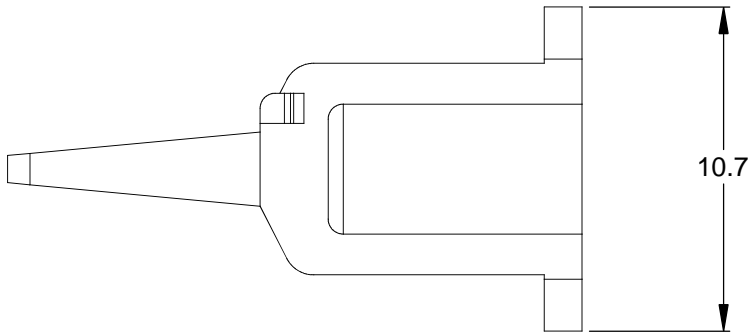

REVISIONS					
REV	ECO	DESCRIPTION	DATE	BY	APPR
A3		RELEASE NEW DWG FORMAT	24/JUL/13	DRP	

NOTES: UNLESS OTHERWISE SPECIFIED

1. MATERIAL: THERMOPLASTIC; COLOR: ORANGE
2. RoHS COMPLIANT
3. CAVITIES: 4
4. KEYED: N/A
5. USE WITH CONNECTORS: ATM06-4S*
(* = MODIFICATIONS AND COLORS)
6. ALL DIMENSIONS ARE FOR REFERENCE USE ONLY.

AWM-4S		PART NUMBER		DESCRIPTION		ITEM
QUANTITY		MATERIALS LIST				
UNLESS OTHERWISE SPECIFIED		SIGNATURES		DATE		<h1>Amphenol</h1> <p>Sine Systems - www.amphenol-sine.com 44724 Morley Drive Clinton Township, MI 48036</p> <p>S-WEDGELOCK, 4 POSITION, ATM SERIES</p>
1) All dimensions are in metric(mm).		DRAWN: D.PARKS		24/JUL/13		
2) Tolerances are as follows:		CHECKED:				
1 PL DEC ±0.30		ENGINEER:				
2 PL DEC ±0.15		APPROVAL:				
3 PL DEC ±0.08		CUSTOMER:				
3) Note reference =		THIS DRAWING IS SUPPLIED FOR INFORMATION ONLY. DESIGN FEATURES, SPECIFICATIONS AND PERFORMANCE DATA SHOWN HEREON ARE THE PROPERTY OF THE AMPHENOL CORPORATION. NO RIGHTS OF REPRODUCTION ARE IMPLIED. ALL DIMENSIONS ARE SUBJECT TO NORMAL MANUFACTURING VARIATIONS.		SIZE	TYPE	DWG NO:
MATERIAL SPECIFICATIONS:		NEXT ASSY:		A	C-	AWM-4S
PROCESS SPECIFICATIONS:				SCALE:	NONE	REVISION
						A3
				SHEET 1 OF 1		