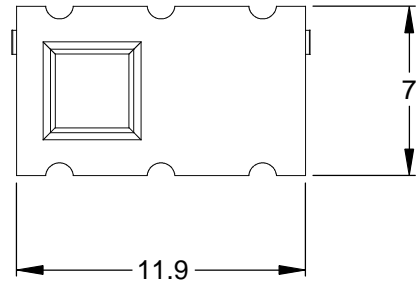

REVISIONS					
REV	ECO	DESCRIPTION	DATE	BY	APPR
A3		RELEASE NEW DWG FORMAT	24/JUL/13	DRP	

NOTES: UNLESS OTHERWISE SPECIFIED

1. MATERIAL: THERMOPLASTIC; COLOR: ORANGE
2. RoHS COMPLIANT
3. CAVITIES: 6
4. KEYED: N/A
5. USE WITH CONNECTORS: ATM04-6P*
  (* = MODIFICATIONS AND COLORS)
6. ALL DIMENSIONS ARE FOR REFERENCE USE ONLY.

AWM-6P		PART NUMBER		DESCRIPTION		ITEM
QUANTITY		MATERIALS LIST				
UNLESS OTHERWISE SPECIFIED		SIGNATURES		DATE		Amphenol Sine Systems - www.amphenol-sine.com 44724 Morley Drive Clinton Township, MI 48036 P-WEDGELOCK, 6 POSITION, ATM SERIES
1) All dimensions are in metric(mm).		DRAWN: D.PARKS		24/JUL/13		
2) Tolerances are as follows:		CHECKED:				
1 PL DEC ±0.30		ENGINEER:				
2 PL DEC ±0.15		APPROVAL:				
3 PL DEC ±0.08		CUSTOMER:				
3) Note reference =		THIS DRAWING IS SUPPLIED FOR INFORMATION ONLY. DESIGN FEATURES, SPECIFICATIONS AND PERFORMANCE DATA SHOWN HEREON ARE THE PROPERTY OF THE AMPHENOL CORPORATION. NO RIGHTS OF REPRODUCTION ARE IMPLIED. ALL DIMENSIONS ARE SUBJECT TO NORMAL MANUFACTURING VARIATIONS.		SIZE	TYPE	DWG NO:
MATERIAL SPECIFICATIONS:				A	C-	AWM-6P
PROCESS SPECIFICATIONS:				SCALE: NONE		REVISION
NEXT ASSY:						A3
				SHEET 1 OF 1