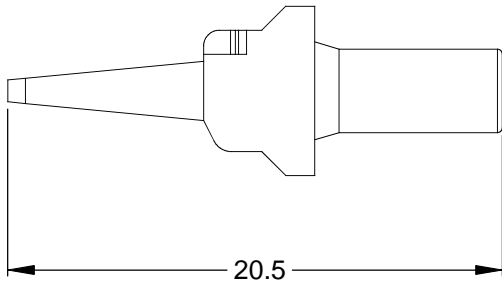

REVISIONS					
REV	ECO	DESCRIPTION	DATE	BY	APPR
A3		RELEASE NEW DWG FORMAT	24/JUL/13	DRP	

NOTES: UNLESS OTHERWISE SPECIFIED

1. MATERIAL: THERMOPLASTIC; COLOR: ORANGE
2. RoHS COMPLIANT
3. CAVITIES: 6
4. KEYED: N/A
5. USE WITH CONNECTORS: ATM04-6P*
  (* = MODIFICATIONS AND COLORS)
6. ALL DIMENSIONS ARE FOR REFERENCE USE ONLY.

AWM-6P		PART NUMBER		DESCRIPTION		ITEM
QUANTITY		MATERIALS LIST				
UNLESS OTHERWISE SPECIFIED		SIGNATURES		DATE		Amphenol Sine Systems - www.amphenol-sine.com 44724 Morley Drive Clinton Township, MI 48036 P-WEDGELOCK, 6 POSITION, ATM SERIES
1) All dimensions are in metric(mm).		DRAWN: D.PARKS		24/JUL/13		
2) Tolerances are as follows:		CHECKED:				
1 PL DEC ±0.30		ENGINEER:				
2 PL DEC ±0.15		APPROVAL:				
3 PL DEC ±0.08		CUSTOMER:				
3) Note reference =		THIS DRAWING IS SUPPLIED FOR INFORMATION ONLY. DESIGN FEATURES, SPECIFICATIONS AND PERFORMANCE DATA SHOWN HEREON ARE THE PROPERTY OF THE AMPHENOL CORPORATION. NO RIGHTS OF REPRODUCTION ARE IMPLIED. ALL DIMENSIONS ARE SUBJECT TO NORMAL MANUFACTURING VARIATIONS.		SIZE	TYPE	DWG NO:
MATERIAL SPECIFICATIONS:				A	C-	AWM-6P
PROCESS SPECIFICATIONS:				SCALE: NONE		REVISION
NEXT ASSY:						A3
				SHEET 1 OF 1