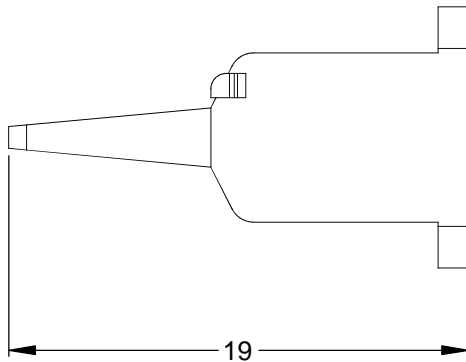

REVISIONS					
REV	ECO	DESCRIPTION	DATE	BY	APPR
A3		RELEASE NEW DWG FORMAT	24/JUL/13	DRP	

NOTES: UNLESS OTHERWISE SPECIFIED

1. MATERIAL: THERMOPLASTIC; COLOR: ORANGE
2. RoHS COMPLIANT
3. CAVITIES: 6
4. KEYED: N/A
5. USE WITH CONNECTORS: ATM06-6S\*  
(\* = MODIFICATIONS AND COLORS)
6. ALL DIMENSIONS ARE FOR REFERENCE USE ONLY.

AWM-6S				
PART NUMBER		DESCRIPTION		ITEM
QUANTITY	MATERIALS LIST			
UNLESS OTHERWISE SPECIFIED		SIGNATURES		DATE
1) All dimensions are in metric(mm). 2) Tolerances are as follows: 1 PL DEC ±0.30 2 PL DEC ±0.15 3 PL DEC ±0.08 Fractions ±1/64 Angles ±1° 3) Note reference =		DRAWN: D.PARKS		24/JUL/13
MATERIAL SPECIFICATIONS:		CHECKED:		
PROCESS SPECIFICATIONS:		ENGINEER:		
NEXT ASSY:		APPROVAL:		
		CUSTOMER:		
		THIS DRAWING IS SUPPLIED FOR INFORMATION ONLY. DESIGN FEATURES, SPECIFICATIONS AND PERFORMANCE DATA SHOWN HEREON ARE THE PROPERTY OF THE AMPHENOL CORPORATION. NO RIGHTS OF REPRODUCTION ARE IMPLIED. ALL DIMENSIONS ARE SUBJECT TO NORMAL MANUFACTURING VARIATIONS.		
		 Sine Systems - www.amphenol-sine.com 44724 Morley Drive Clinton Township, MI 48036		
		S-WEDGELOCK, 6 POSITION, ATM SERIES		
SIZE	TYPE	DWG NO:	REVISION	
A	C-	AWM-6S	A3	
SCALE: NONE		SHEET 1 OF 1		