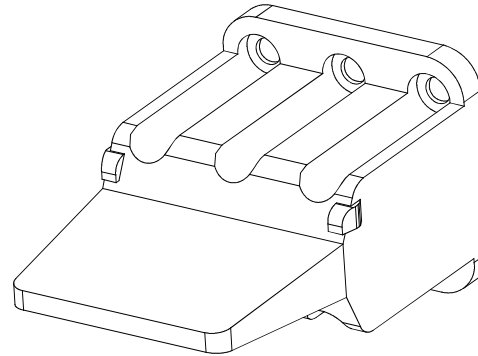

REVISIONS					
REV	ECO	DESCRIPTION	DATE	BY	APPR
A3		RELEASE NEW DWG FORMAT	24/JUL/13	DRP	

NOTES: UNLESS OTHERWISE SPECIFIED

1. MATERIAL: THERMOPLASTIC; COLOR: ORANGE
2. RoHS COMPLIANT
3. CAVITIES: 6
4. KEYED: N/A
5. USE WITH CONNECTORS: ATM06-6S\*  
(\* = MODIFICATIONS AND COLORS)
6. ALL DIMENSIONS ARE FOR REFERENCE USE ONLY.

AWM-6S				
PART NUMBER		DESCRIPTION		ITEM
QUANTITY	MATERIALS LIST			
UNLESS OTHERWISE SPECIFIED		SIGNATURES		DATE
1) All dimensions are in metric(mm). 2) Tolerances are as follows: 1 PL DEC ±0.30 2 PL DEC ±0.15 3 PL DEC ±0.08 Fractions ±1/64 Angles ±1° 3) Note reference =		DRAWN: D.PARKS		24/JUL/13
MATERIAL SPECIFICATIONS:		CHECKED:		
PROCESS SPECIFICATIONS:		ENGINEER:		
NEXT ASSY:		APPROVAL:		
		CUSTOMER:		
		THIS DRAWING IS SUPPLIED FOR INFORMATION ONLY. DESIGN FEATURES, SPECIFICATIONS AND PERFORMANCE DATA SHOWN HEREON ARE THE PROPERTY OF THE AMPHENOL CORPORATION. NO RIGHTS OF REPRODUCTION ARE IMPLIED. ALL DIMENSIONS ARE SUBJECT TO NORMAL MANUFACTURING VARIATIONS.		
		 Sine Systems - www.amphenol-sine.com 44724 Morley Drive Clinton Township, MI 48036		
		S-WEDGELOCK, 6 POSITION, ATM SERIES		
SIZE	TYPE	DWG NO:	REVISION	
A	C-	AWM-6S	A3	
SCALE: NONE		SHEET 1 OF 1		