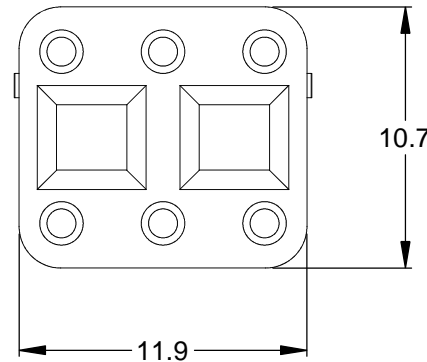

REVISIONS					
REV	ECO	DESCRIPTION	DATE	BY	APPR
A3		RELEASE NEW DWG FORMAT	24/JUL/13	DRP	

NOTES: UNLESS OTHERWISE SPECIFIED

1. MATERIAL: THERMOPLASTIC; COLOR: ORANGE
2. RoHS COMPLIANT
3. CAVITIES: 6
4. KEYED: N/A
5. USE WITH CONNECTORS: ATM06-6S\*  
(\* = MODIFICATIONS AND COLORS)
6. ALL DIMENSIONS ARE FOR REFERENCE USE ONLY.

AWM-6S				
PART NUMBER		DESCRIPTION		ITEM
QUANTITY	MATERIALS LIST			
UNLESS OTHERWISE SPECIFIED		SIGNATURES		DATE
1) All dimensions are in metric(mm). 2) Tolerances are as follows: 1 PL DEC ±0.30 2 PL DEC ±0.15 3 PL DEC ±0.08 Fractions ±1/64 Angles ±1° 3) Note reference =		DRAWN: D.PARKS		24/JUL/13
MATERIAL SPECIFICATIONS:		CHECKED:		
PROCESS SPECIFICATIONS:		ENGINEER:		
NEXT ASSY:		APPROVAL:		
		CUSTOMER:		
		THIS DRAWING IS SUPPLIED FOR INFORMATION ONLY. DESIGN FEATURES, SPECIFICATIONS AND PERFORMANCE DATA SHOWN HEREON ARE THE PROPERTY OF THE AMPHENOL CORPORATION. NO RIGHTS OF REPRODUCTION ARE IMPLIED. ALL DIMENSIONS ARE SUBJECT TO NORMAL MANUFACTURING VARIATIONS.		
		 Sine Systems - www.amphenol-sine.com 44724 Morley Drive Clinton Township, MI 48036		
		S-WEDGELOCK, 6 POSITION, ATM SERIES		
SIZE	TYPE	DWG NO:	REVISION	
A	C-	AWM-6S	A3	
SCALE: NONE		SHEET 1 OF 1		