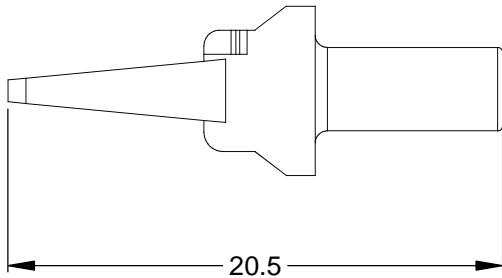

REVISIONS					
REV	ECO	DESCRIPTION	DATE	BY	APPR
A3		RELEASE NEW DWG FORMAT	24/JUL/13	DRP	

NOTES: UNLESS OTHERWISE SPECIFIED

1. MATERIAL: THERMOPLASTIC; COLOR: ORANGE
2. RoHS COMPLIANT
3. CAVITIES: 8
4. KEYED: N/A
5. USE WITH CONNECTORS: ATM04-08P\*  
(\* = MODIFICATIONS AND COLORS)
6. ALL DIMENSIONS ARE FOR REFERENCE USE ONLY.

AWM-8P				
PART NUMBER		DESCRIPTION		ITEM
QUANTITY	MATERIALS LIST			
UNLESS OTHERWISE SPECIFIED		SIGNATURES		DATE
1) All dimensions are in metric(mm).		DRAWN: D.PARKS		24/JUL/13
2) Tolerances are as follows:		CHECKED:		
1 PL DEC ±0.30		ENGINEER:		
2 PL DEC ±0.15		APPROVAL:		
3 PL DEC ±0.08		CUSTOMER:		
3) Note reference =		THIS DRAWING IS SUPPLIED FOR INFORMATION ONLY. DESIGN FEATURES, SPECIFICATIONS AND PERFORMANCE DATA SHOWN HEREON ARE THE PROPERTY OF THE AMPHENOL CORPORATION. NO RIGHTS OF REPRODUCTION ARE IMPLIED. ALL DIMENSIONS ARE SUBJECT TO NORMAL MANUFACTURING VARIATIONS.		
MATERIAL SPECIFICATIONS:		SIZE		REVISION
PROCESS SPECIFICATIONS:		TYPE		
NEXT ASSY:		DWG NO:		
		A C-		A3
		SCALE: NONE		
		P-WEDGELOCK, 8 POSITION, ATM SERIES		
		Sine Systems - www.amphenol-sine.com 44724 Morley Drive Clinton Township, MI 48036		
		SHEET 1 OF 1		