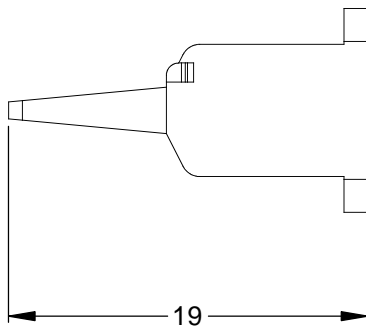

REVISIONS					
REV	ECO	DESCRIPTION	DATE	BY	APPR
A3		RELEASE NEW DWG FORMAT	24/JUL/13	DRP	

NOTES: UNLESS OTHERWISE SPECIFIED

1. MATERIAL: THERMOPLASTIC; COLOR: ORANGE
2. RoHS COMPLIANT
3. CAVITIES: 8
4. KEYED: N/A
5. USE WITH CONNECTORS: ATM06-08S*
(* = MODIFICATIONS AND COLORS)
6. ALL DIMENSIONS ARE FOR REFERENCE USE ONLY.

AWM-8S												
PART NUMBER		DESCRIPTION		ITEM								
QUANTITY	MATERIALS LIST											
UNLESS OTHERWISE SPECIFIED		SIGNATURES	DATE	<h1 style="text-align: center;">Amphenol</h1> <p style="text-align: center;">Sine Systems - www.amphenol-sine.com 44724 Morley Drive Clinton Township, MI 48036</p> <p style="text-align: center;">S-WEDGELOCK, 8 POSITION, ATM SERIES</p>								
1) All dimensions are in metric(mm).		DRAWN: D.PARKS	24/JUL/13									
2) Tolerances are as follows:		CHECKED:										
1 PL DEC ±0.30		ENGINEER:										
2 PL DEC ±0.15		APPROVAL:										
3 PL DEC ±0.08		CUSTOMER:										
3) Note reference =		THIS DRAWING IS SUPPLIED FOR INFORMATION ONLY. DESIGN FEATURES, SPECIFICATIONS AND PERFORMANCE DATA SHOWN HEREON ARE THE PROPERTY OF THE AMPHENOL CORPORATION. NO RIGHTS OF REPRODUCTION ARE IMPLIED. ALL DIMENSIONS ARE SUBJECT TO NORMAL MANUFACTURING VARIATIONS.		<table border="1"> <tr> <td>SIZE</td> <td>TYPE</td> <td>DWG NO:</td> <td>REVISION</td> </tr> <tr> <td>A</td> <td>C-</td> <td>AWM-8S</td> <td>A3</td> </tr> </table>	SIZE	TYPE	DWG NO:	REVISION	A	C-	AWM-8S	A3
SIZE	TYPE	DWG NO:	REVISION									
A	C-	AWM-8S	A3									
MATERIAL SPECIFICATIONS:		SCALE: NONE		SHEET 1 OF 1								
PROCESS SPECIFICATIONS:												
NEXT ASSY:												