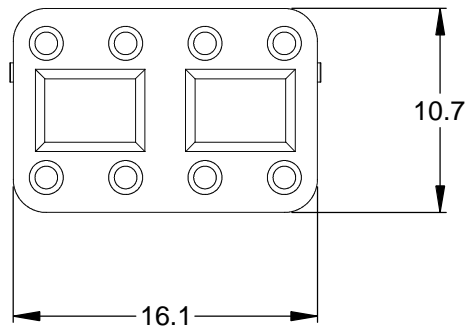

REVISIONS					
REV	ECO	DESCRIPTION	DATE	BY	APPR
A3		RELEASE NEW DWG FORMAT	24/JUL/13	DRP	

NOTES: UNLESS OTHERWISE SPECIFIED

1. MATERIAL: THERMOPLASTIC; COLOR: ORANGE
2. RoHS COMPLIANT
3. CAVITIES: 8
4. KEYED: N/A
5. USE WITH CONNECTORS: ATM06-08S*
(* = MODIFICATIONS AND COLORS)
6. ALL DIMENSIONS ARE FOR REFERENCE USE ONLY.

AWM-8S												
PART NUMBER		DESCRIPTION		ITEM								
QUANTITY	MATERIALS LIST											
UNLESS OTHERWISE SPECIFIED		SIGNATURES	DATE	<h1 style="text-align: center;">Amphenol</h1> <p style="text-align: center;">Sine Systems - www.amphenol-sine.com 44724 Morley Drive Clinton Township, MI 48036</p> <p style="text-align: center;">S-WEDGELOCK, 8 POSITION, ATM SERIES</p>								
1) All dimensions are in metric(mm).		DRAWN: D.PARKS	24/JUL/13									
2) Tolerances are as follows:		CHECKED:										
1 PL DEC ±0.30		ENGINEER:										
2 PL DEC ±0.15		APPROVAL:										
3 PL DEC ±0.08		CUSTOMER:										
3) Note reference =		THIS DRAWING IS SUPPLIED FOR INFORMATION ONLY. DESIGN FEATURES, SPECIFICATIONS AND PERFORMANCE DATA SHOWN HEREON ARE THE PROPERTY OF THE AMPHENOL CORPORATION. NO RIGHTS OF REPRODUCTION ARE IMPLIED. ALL DIMENSIONS ARE SUBJECT TO NORMAL MANUFACTURING VARIATIONS.		<table border="1"> <tr> <td>SIZE</td> <td>TYPE</td> <td>DWG NO:</td> <td>REVISION</td> </tr> <tr> <td>A</td> <td>C-</td> <td>AWM-8S</td> <td>A3</td> </tr> </table>	SIZE	TYPE	DWG NO:	REVISION	A	C-	AWM-8S	A3
SIZE	TYPE	DWG NO:	REVISION									
A	C-	AWM-8S	A3									
MATERIAL SPECIFICATIONS:		SCALE: NONE		SHEET 1 OF 1								
PROCESS SPECIFICATIONS:												
NEXT ASSY:												