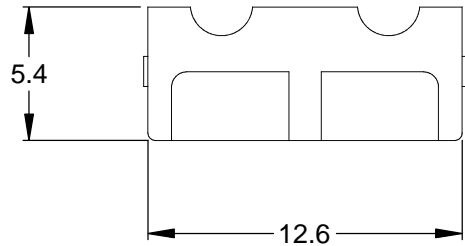

REVISIONS					
REV	ECO	DESCRIPTION	DATE	BY	APPR
A3		RELEASE NEW DWG FORMAT	18/SEP/13	DRP	

NOTES: UNLESS OTHERWISE SPECIFIED

1. MATERIAL: THERMOPLASTIC; COLOR: ORANGE
2. RoHS COMPLIANT
3. CAVITIES: 2
4. KEYED: N/A
5. USE WITH CONNECTORS ATP04-2P*
(* = MODIFICATIONS AND COLORS)
6. ALL DIMENSIONS ARE FOR REFERENCE USE ONLY.

AWP-2P					
QUANTITY	PART NUMBER	DESCRIPTION			ITEM
MATERIALS LIST					
<small>UNLESS OTHERWISE SPECIFIED</small> 1) All dimensions are in metric(mm). 2) Tolerances are as follows: 1 PL DEC ±0.30 2 PL DEC ±0.15 3 PL DEC ±0.08 Fractions ±1/64 Angles ±1° 3) Note reference = 		SIGNATURES DRAWN: D.PARKS CHECKED: ENGINEER: APPROVAL: CUSTOMER:		DATE 18/SEP/13	
MATERIAL SPECIFICATIONS: PROCESS SPECIFICATIONS:		THIS DRAWING IS SUPPLIED FOR INFORMATION ONLY. DESIGN FEATURES, SPECIFICATIONS AND PERFORMANCE DATA SHOWN HEREON ARE THE PROPERTY OF THE AMPHENOL CORPORATION. NO RIGHTS OF REPRODUCTION ARE IMPLIED. ALL DIMENSIONS ARE SUBJECT TO NORMAL MANUFACTURING VARIATIONS.		<h1>Amphenol</h1> <p>Sine Systems - www.amphenol-sine.com 44724 Morley Drive Clinton Township, MI 48036</p>	
NEXT ASSY:		SIZE	TYPE	DWG NO:	REVISION
		A	C-	AWP-2P	A3
		SCALE: NONE		SHEET 1 OF 1	