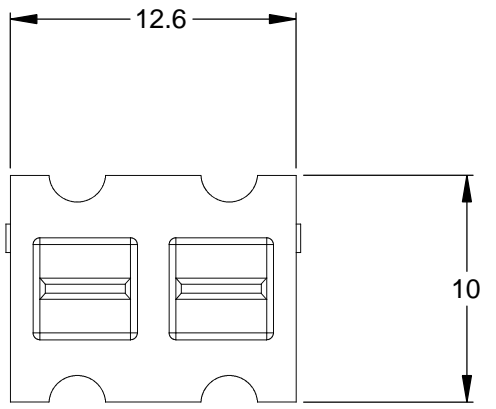

REVISIONS					
REV	ECO	DESCRIPTION	DATE	BY	APPR
A3		RELEASE NEW DWG FORMAT	18/SEP/13	DRP	

NOTES: UNLESS OTHERWISE SPECIFIED

1. MATERIAL: THERMOPLASTIC; COLOR: ORANGE
2. RoHS COMPLIANT
3. CAVITIES: 4
4. KEYED: N/A
5. USE WITH CONNECTORS ATP04-4P*
(* = MODIFICATIONS AND COLORS)
6. ALL DIMENSIONS ARE FOR REFERENCE USE ONLY.

AWP-4P					
QUANTITY	PART NUMBER	DESCRIPTION			ITEM
MATERIALS LIST					
UNLESS OTHERWISE SPECIFIED		SIGNATURES		DATE	
1) All dimensions are in metric(mm).		DRAWN: D.PARKS		18/SEP/13	
2) Tolerances are as follows:		CHECKED:			
1 PL DEC ±0.30		ENGINEER:			
2 PL DEC ±0.15		APPROVAL:			
3 PL DEC ±0.08		CUSTOMER:			
3) Note reference =		THIS DRAWING IS SUPPLIED FOR INFORMATION ONLY. DESIGN FEATURES, SPECIFICATIONS AND PERFORMANCE DATA SHOWN HEREON ARE THE PROPERTY OF THE AMPHENOL CORPORATION. NO RIGHTS OF REPRODUCTION ARE IMPLIED. ALL DIMENSIONS ARE SUBJECT TO NORMAL MANUFACTURING VARIATIONS.			
MATERIAL SPECIFICATIONS:		SIZE		REVISION	
PROCESS SPECIFICATIONS:		A C-		A3	
NEXT ASSY:		SCALE: NONE		SHEET 1 OF 1	