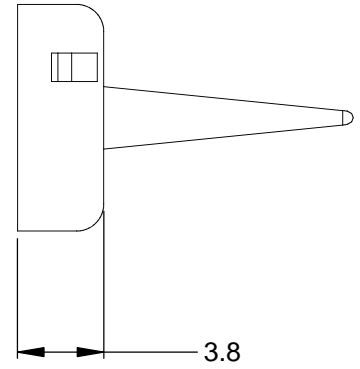

REVISIONS					
REV	ECO	DESCRIPTION	DATE	BY	APPR
A3		RELEASE NEW DWG FORMAT	18/SEP/13	DRP	

NOTES: UNLESS OTHERWISE SPECIFIED

1. MATERIAL: THERMOPLASTIC; COLOR: ORANGE
2. RoHS COMPLIANT
3. CAVITIES: 4
4. KEYED: N/A
5. USE WITH CONNECTORS ATP04-4P*
(* = MODIFICATIONS AND COLORS)
6. ALL DIMENSIONS ARE FOR REFERENCE USE ONLY.

AWP-4P					
QUANTITY	PART NUMBER	DESCRIPTION			ITEM
MATERIALS LIST					
UNLESS OTHERWISE SPECIFIED		SIGNATURES		DATE	
1) All dimensions are in metric(mm).		DRAWN: D.PARKS		18/SEP/13	
2) Tolerances are as follows:		CHECKED:			
1 PL DEC ±0.30		ENGINEER:			
2 PL DEC ±0.15		APPROVAL:			
3 PL DEC ±0.08		CUSTOMER:			
3) Note reference =		THIS DRAWING IS SUPPLIED FOR INFORMATION ONLY. DESIGN FEATURES, SPECIFICATIONS AND PERFORMANCE DATA SHOWN HEREON ARE THE PROPERTY OF THE AMPHENOL CORPORATION. NO RIGHTS OF REPRODUCTION ARE IMPLIED. ALL DIMENSIONS ARE SUBJECT TO NORMAL MANUFACTURING VARIATIONS.			
MATERIAL SPECIFICATIONS:		SIZE		REVISION	
PROCESS SPECIFICATIONS:		A C-		A3	
NEXT ASSY:		SCALE: NONE		SHEET 1 OF 1	