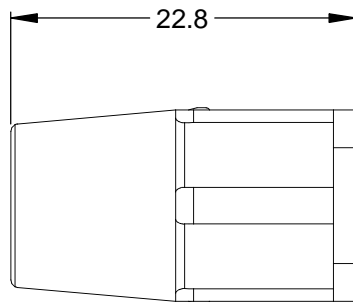

REVISIONS					
REV	ECO	DESCRIPTION	DATE	BY	APPR
A3		RELEASE NEW DWG FORMAT	18/SEP/13	DRP	

NOTES: UNLESS OTHERWISE SPECIFIED

1. MATERIAL: THERMOPLASTIC; COLOR: ORANGE
2. RoHS COMPLIANT
3. CAVITIES: 4
4. KEYED: N/A
5. USE WITH CONNECTORS ATP06-4S*
(* = MODIFICATIONS AND COLORS)
6. ALL DIMENSIONS ARE FOR REFERENCE USE ONLY.

AWP-4S					
QUANTITY	PART NUMBER	DESCRIPTION			ITEM
MATERIALS LIST					
UNLESS OTHERWISE SPECIFIED		SIGNATURES		DATE	
1) All dimensions are in metric(mm).		DRAWN: D.PARKS		18/SEP/13	
2) Tolerances are as follows:		CHECKED:			
1 PL DEC ±0.30		ENGINEER:			
2 PL DEC ±0.15		APPROVAL:			
3 PL DEC ±0.08		CUSTOMER:			
3) Note reference =		THIS DRAWING IS SUPPLIED FOR INFORMATION ONLY. DESIGN FEATURES, SPECIFICATIONS AND PERFORMANCE DATA SHOWN HEREON ARE THE PROPERTY OF THE AMPHENOL CORPORATION. NO RIGHTS OF REPRODUCTION ARE IMPLIED. ALL DIMENSIONS ARE SUBJECT TO NORMAL MANUFACTURING VARIATIONS.			
MATERIAL SPECIFICATIONS:		SIZE		TYPE	
PROCESS SPECIFICATIONS:		A		C-	
NEXT ASSY:		DWG NO:		REVISION	
		AWP-4S		A3	
		SCALE: NONE		SHEET 1 OF 1	