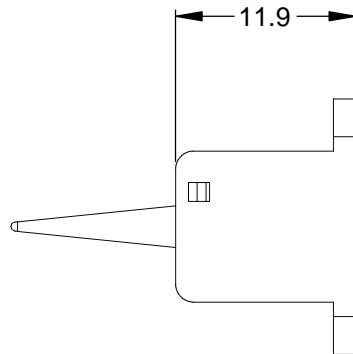

REVISIONS					
REV	ECO	DESCRIPTION	DATE	BY	APPR
A3		RELEASE NEW DWG FORMAT	18/SEP/13	DRP	

NOTES: UNLESS OTHERWISE SPECIFIED

1. MATERIAL: THERMOPLASTIC; COLOR: ORANGE
2. RoHS COMPLIANT
3. CAVITIES: 4
4. KEYED: N/A
5. USE WITH CONNECTORS ATP06-4S*
(* = MODIFICATIONS AND COLORS)
6. ALL DIMENSIONS ARE FOR REFERENCE USE ONLY.

AWP-4S					
QUANTITY	PART NUMBER	DESCRIPTION			ITEM
MATERIALS LIST					
UNLESS OTHERWISE SPECIFIED		SIGNATURES		DATE	
1) All dimensions are in metric(mm).		DRAWN: D.PARKS		18/SEP/13	
2) Tolerances are as follows:		CHECKED:			
1 PL DEC ±0.30		ENGINEER:			
2 PL DEC ±0.15		APPROVAL:			
3 PL DEC ±0.08		CUSTOMER:			
3) Note reference =		THIS DRAWING IS SUPPLIED FOR INFORMATION ONLY. DESIGN FEATURES, SPECIFICATIONS AND PERFORMANCE DATA SHOWN HEREON ARE THE PROPERTY OF THE AMPHENOL CORPORATION. NO RIGHTS OF REPRODUCTION ARE IMPLIED. ALL DIMENSIONS ARE SUBJECT TO NORMAL MANUFACTURING VARIATIONS.			
MATERIAL SPECIFICATIONS:		SIZE		TYPE	
PROCESS SPECIFICATIONS:		A		C-	
NEXT ASSY:		DWG NO:		REVISION	
		AWP-4S		A3	
		SCALE: NONE		SHEET 1 OF 1	