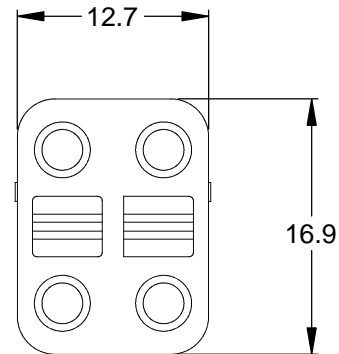

REVISIONS					
REV	ECO	DESCRIPTION	DATE	BY	APPR
A3		RELEASE NEW DWG FORMAT	18/SEP/13	DRP	

NOTES: UNLESS OTHERWISE SPECIFIED

1. MATERIAL: THERMOPLASTIC; COLOR: ORANGE
2. RoHS COMPLIANT
3. CAVITIES: 4
4. KEYED: N/A
5. USE WITH CONNECTORS ATP06-4S*
(* = MODIFICATIONS AND COLORS)
6. ALL DIMENSIONS ARE FOR REFERENCE USE ONLY.

AWP-4S					
QUANTITY	PART NUMBER	DESCRIPTION			ITEM
MATERIALS LIST					
UNLESS OTHERWISE SPECIFIED		SIGNATURES		DATE	
1) All dimensions are in metric(mm).		DRAWN: D.PARKS		18/SEP/13	
2) Tolerances are as follows:		CHECKED:			
1 PL DEC ±0.30		ENGINEER:			
2 PL DEC ±0.15		APPROVAL:			
3 PL DEC ±0.08		CUSTOMER:			
3) Note reference =		THIS DRAWING IS SUPPLIED FOR INFORMATION ONLY. DESIGN FEATURES, SPECIFICATIONS AND PERFORMANCE DATA SHOWN HEREON ARE THE PROPERTY OF THE AMPHENOL CORPORATION. NO RIGHTS OF REPRODUCTION ARE IMPLIED. ALL DIMENSIONS ARE SUBJECT TO NORMAL MANUFACTURING VARIATIONS.			
MATERIAL SPECIFICATIONS:		SIZE		TYPE	
PROCESS SPECIFICATIONS:		A		C-	
NEXT ASSY:		DWG NO:		REVISION	
		AWP-4S		A3	
		SCALE: NONE		SHEET 1 OF 1	