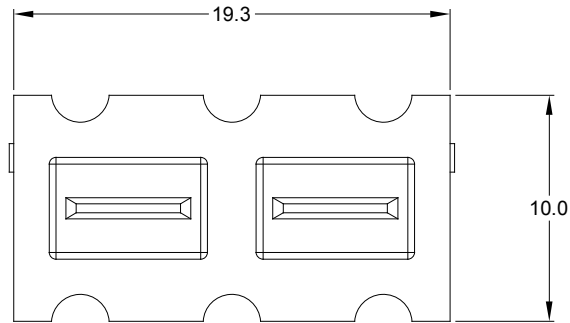

REVISIONS

REV	ECO	DESCRIPTION	DATE	BY	APPR
A1	--	RELEASE DRAWING	24/AUG/19	PETER	TOMMY

NOTES: UNLESS OTHERWISE SPECIFIED

- MATERIAL: THERMOPLASTIC; COLOR: ORANGE
- RoHS COMPLIANT
- CAVITIES: 6
- KEYED: N/A
- USE WITH CONNECTORS ATP04-6P* (* = MODIFICATIONS AND COLORS)
- ALL DIMENSIONS ARE FOR REFERENCE USE ONLY.

QUANTITY	PART NUMBER	DESCRIPTION	ITEM
	AWP-6P		

MATERIALS LIST

UNLESS OTHERWISE SPECIFIED 1) All dimensions are in metric(mm) 2) Tolerances are as follows: 1 PL DEC ±0.30 Fractions ±1/64 2 PL DEC ±0.15 Angles ±1° 3 PL DEC ±0.08 3) Note reference =		SIGNATURES DATE DRAWN: PETER.YANG 24/AUG/19 CHECKED: ORION.LI 24/AUG/19 ENGINEER: APPROVAL: TOMMY.XIE 24/AUG/19 CUSTOMER:		<h1 style="text-align: center;">Amphenol</h1> <p style="text-align: center;">Sine Systems - www.amphenol-sine.com 44724 Morley Drive Clinton Township, MI 48036</p>	
MATERIAL SPECIFICATIONS: PROCESS SPECIFICATIONS: NEXT ASSY:		THIS DRAWING IS SUPPLIED FOR INFORMATION ONLY. DESIGN FEATURES, SPECIFICATIONS AND PERFORMANCE DATA SHOWN HEREON ARE THE PROPERTY OF THE AMPHENOL CORPORATION. NO RIGHTS OF REPRODUCTION ARE IMPLIED. ALL DIMENSIONS ARE SUBJECT TO NORMAL MANUFACTURING VARIATIONS.			
		SIZE: A TYPE: C-	DWG NO: AWP-6P	REVISION: A1	
		SCALE: NONE	SHEET 1 OF 1		