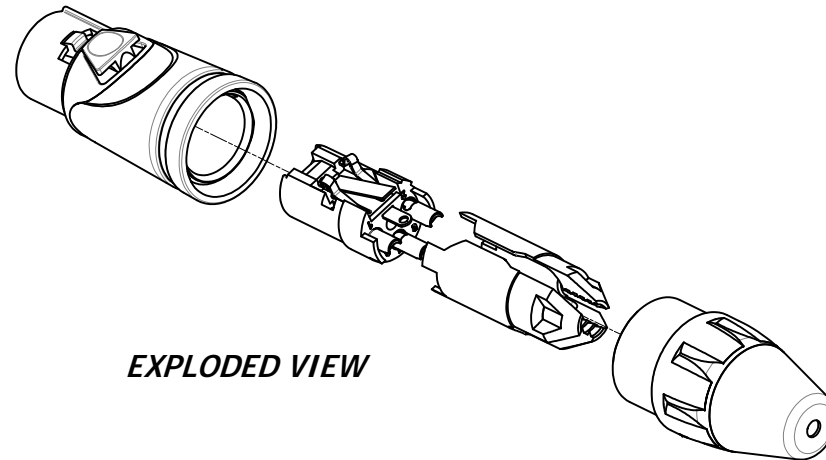

PART NUMBER BREAKDOWN

AX3FB1-AU BULK

<p>SERIES PREFIX AX3F = 3 SOCKET FEMALE AX4F = 4 SOCKET FEMALE AX5F = 5 SOCKET FEMALE</p>
<p>SHELL FINISH BLANK = NICKEL PLATED B = BLACK</p>
<p>SLEEVE COLOR BLANK = BLACK 1 = BROWN 2 = RED 3 = ORANGE 4 = YELLOW 5 = GREEN 6 = BLUE 7 = VIOLET 8 = GREY 9 = WHITE C = CLEAR</p>
<p>CONTACT PLATING BLANK = STANDARD AU = GOLD PLATE</p>
<p>PACKAGING BLANK = INDIVIDUAL BAGS BULK = BULK PACKED</p>

EXPLODED VIEW

3D VIEW

<p>UNLESS OTHERWISE SPECIFIED TOLERANCE TO BE</p> <table border="1"> <thead> <tr> <th>LINEAR</th> <th>ANGULAR</th> </tr> </thead> <tbody> <tr> <td>X ± 0.5</td> <td>X° ± 1</td> </tr> <tr> <td>X.X ± 0.1</td> <td>X.X° ± 30'</td> </tr> <tr> <td>X.XX ± 0.05</td> <td>X.XX° ± 15'</td> </tr> </tbody> </table>		LINEAR	ANGULAR	X ± 0.5	X° ± 1	X.X ± 0.1	X.X° ± 30'	X.XX ± 0.05	X.XX° ± 15'	<p>THIS DOCUMENT IS THE PROPERTY OF AMPHENOL AUSTRALIA PTY. LTD. NO PART THEREOF MAY BE REPRODUCED AND USED WITHOUT THE PRIOR WRITTEN CONSENT OF THE OWNER</p>		<p>Amphenol Amphenol Australia Pty.Ltd, 2 Fiveways Blvd, Keysborough, VIC 3173</p>	
LINEAR	ANGULAR												
X ± 0.5	X° ± 1												
X.X ± 0.1	X.X° ± 30'												
X.XX ± 0.05	X.XX° ± 15'												
<p>BREAK ALL SHARP EDGES AND REMOVE ALL BURRS</p>		<p>MATERIAL: SEE COMPONENTS</p>	<p>DRN: T.N DATE: 25/06/08 CKD: P.M DATE: 22/12/08</p>	<p>TITLE: XLR FEMALE PLUG AX SERIES CUSTOMER DRAWING</p>									
<p>DO NOT SCALE</p>		<p>FINISH:</p>	<p>APP'D: P.M DATE: 22/12/08</p>	<p>PART No: SEE P/No BREAKDOWN</p>									
<p>DIMENSIONS IN MILLIMETRES</p>		<p>THIRD ANGLE PROJECTION</p>	<p>SCALE: 1:1</p>	<p>SIZE: A4</p>	<p>DRAWING NO. 55010535-000-2 SHEET 2/2</p>								
				<p>CAD FILE: 5501535000210</p>									