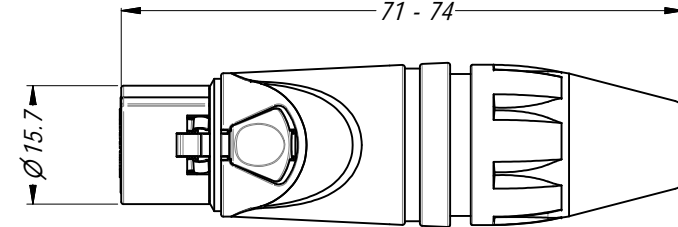

PART NUMBER BREAKDOWN

AX3FB1-AU BULK

<p>SERIES PREFIX AX3F = 3 SOCKET FEMALE AX4F = 4 SOCKET FEMALE AX5F = 5 SOCKET FEMALE</p>
<p>SHELL FINISH BLANK = NICKEL PLATED B = BLACK</p>
<p>SLEEVE COLOR BLANK = BLACK 1 = BROWN 2 = RED 3 = ORANGE 4 = YELLOW 5 = GREEN 6 = BLUE 7 = VIOLET 8 = GREY 9 = WHITE C = CLEAR</p>
<p>CONTACT PLATING BLANK = STANDARD AU = GOLD PLATE</p>
<p>PACKAGING BLANK = INDIVIDUAL BAGS BULK = BULK PACKED</p>

EXPLODED VIEW

3D VIEW

<p>UNLESS OTHERWISE SPECIFIED TOLERANCE TO BE</p> <table border="1"> <thead> <tr> <th>LINEAR</th> <th>ANGULAR</th> </tr> </thead> <tbody> <tr> <td>X ± 0.5</td> <td>X° ± 1</td> </tr> <tr> <td>X.X ± 0.1</td> <td>X.X° ± 30'</td> </tr> <tr> <td>X.XX ± 0.05</td> <td>X.XX° ± 15'</td> </tr> </tbody> </table>		LINEAR	ANGULAR	X ± 0.5	X° ± 1	X.X ± 0.1	X.X° ± 30'	X.XX ± 0.05	X.XX° ± 15'	<p>THIS DOCUMENT IS THE PROPERTY OF AMPHENOL AUSTRALIA PTY. LTD. NO PART THEREOF MAY BE REPRODUCED AND USED WITHOUT THE PRIOR WRITTEN CONSENT OF THE OWNER</p>		<p>Amphenol Amphenol Australia Pty.Ltd, 2 Fiveways Blvd, Keysborough, VIC 3173</p>	
LINEAR	ANGULAR												
X ± 0.5	X° ± 1												
X.X ± 0.1	X.X° ± 30'												
X.XX ± 0.05	X.XX° ± 15'												
<p>BREAK ALL SHARP EDGES AND REMOVE ALL BURRS</p>		<p>MATERIAL: SEE COMPONENTS</p>	<p>DRN: T.N DATE: 25/06/08 CKD: P.M DATE: 22/12/08</p>	<p>TITLE: XLR FEMALE PLUG AX SERIES CUSTOMER DRAWING</p>									
<p>DO NOT SCALE</p>		<p>FINISH:</p>	<p>APP'D: P.M DATE: 22/12/08</p>	<p>PART No: SEE P/No BREAKDOWN</p>									
<p>DIMENSIONS IN MILLIMETRES</p>		<p>THIRD ANGLE PROJECTION</p>	<p>SCALE: 1:1</p>	<p>SIZE: A4</p>	<p>DRAWING NO. 55010535-000-2 SHEET 2/2</p>								
				<p>CAD FILE: 5501535000210</p>									