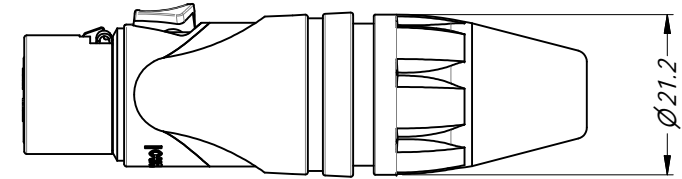

PART NUMBER BREAKDOWN

AX3FB1-AU BULK

<p>SERIES PREFIX AX3F = 3 SOCKET FEMALE AX4F = 4 SOCKET FEMALE AX5F = 5 SOCKET FEMALE</p>
<p>SHELL FINISH BLANK = NICKEL PLATED B = BLACK</p>
<p>SLEEVE COLOR BLANK = BLACK 1 = BROWN 2 = RED 3 = ORANGE 4 = YELLOW 5 = GREEN 6 = BLUE 7 = VIOLET 8 = GREY 9 = WHITE C = CLEAR</p>
<p>CONTACT PLATING BLANK = STANDARD AU = GOLD PLATE</p>
<p>PACKAGING BLANK = INDIVIDUAL BAGS BULK = BULK PACKED</p>

EXPLODED VIEW

3D VIEW

<p>UNLESS OTHERWISE SPECIFIED TOLERANCE TO BE</p> <table border="1"> <thead> <tr> <th>LINEAR</th> <th>ANGULAR</th> </tr> </thead> <tbody> <tr> <td>X ± 0.5</td> <td>X° ± 1</td> </tr> <tr> <td>X.X ± 0.1</td> <td>X.X° ± 30'</td> </tr> <tr> <td>X.XX ± 0.05</td> <td>X.XX° ± 15'</td> </tr> </tbody> </table>		LINEAR	ANGULAR	X ± 0.5	X° ± 1	X.X ± 0.1	X.X° ± 30'	X.XX ± 0.05	X.XX° ± 15'	<p>THIS DOCUMENT IS THE PROPERTY OF AMPHENOL AUSTRALIA PTY. LTD. NO PART THEREOF MAY BE REPRODUCED AND USED WITHOUT THE PRIOR WRITTEN CONSENT OF THE OWNER</p>		<p>Amphenol Amphenol Australia Pty.Ltd, 2 Fiveways Blvd, Keysborough, VIC 3173</p>	
LINEAR	ANGULAR												
X ± 0.5	X° ± 1												
X.X ± 0.1	X.X° ± 30'												
X.XX ± 0.05	X.XX° ± 15'												
<p>BREAK ALL SHARP EDGES AND REMOVE ALL BURRS</p>		<p>MATERIAL: SEE COMPONENTS</p>	<p>DRN: T.N DATE: 25/06/08 CKD: P.M DATE: 22/12/08</p>	<p>TITLE: XLR FEMALE PLUG AX SERIES CUSTOMER DRAWING</p>									
<p>DO NOT SCALE</p>		<p>FINISH:</p>	<p>APP'D: P.M DATE: 22/12/08</p>	<p>PART No: SEE P/No BREAKDOWN</p>									
<p>DIMENSIONS IN MILLIMETRES</p>		<p>THIRD ANGLE PROJECTION</p>	<p>SCALE: 1:1</p>	<p>SIZE: A4</p>	<p>DRAWING NO. 55010535-000-2 SHEET 2/2</p>								
				<p>CAD FILE: 5501535000210</p>									