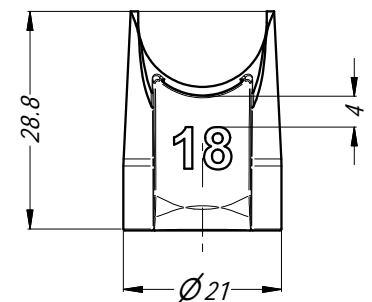

**PART NUMBER BREAKDOWN**

**AX - MARK X - XXX**

PART DESIGNATION

**PRINT NUMBER:**  
 FROM 1 TO 48 ( OMIT LEADING ZEROS)  
 BLANK: NO PRINTING

**COLOR CODE**

- 0: BLACK
- 1: BROWN
- 2: RED
- 3: ORANGE
- 4: YELLOW
- 5: GREEN
- 6: BLUE
- 7: VIOLET
- 8: GREY
- 9: WHITE

EXAMPLE OF PRINT

- NOTES:**
- SLEEVE P/No. 52520024-53x TO BE USED FOR ID PRINTING TO PRODUCE P/No. AX-MARKX-XXX. REFER TO DWG 52520024-530
  - PRINT COLOR TO BE BLACK FOR WHITE SLEEVE AND WHITE FOR ALL OF THE REST. TEXT FONT TO BE ARIAL BOLD 5.5mm HIGH.
  - NUMBER 6 AND 9 TO BE UNDERLINED.

UNLESS OTHERWISE SPECIFIED TOLERANCE TO BE		THIS DOCUMENT IS THE PROPERTY OF AMPHENOL AUSTRALIA PTY. LTD. NO PART THEREOF MAY BE REPRODUCED AND USED WITHOUT THE PRIOR WRITTEN CONSENT OF THE OWNER.				<b>Amphenol</b> Amphenol Australia Pty.Ltd, 22 Industry Blvd Carrum Downs, VIC 3201	
LINEAR	ANGULAR	MATERIAL:	DRN: T.N	DATE: 14/07/16	TITLE:	PART No:	REV
X ± 0.5	X' ± 1		CKD: P.M	DATE: 14/07/16	<b>ID MARKED SLEEVE AX SERIES</b>	<b>AX-MARKX-XXX</b>	<b>2</b>
X.X ± 0.1	X.X' ± 30'	FINISH:	APP'D: P.M	DATE: 14/07/16			
X.XX ± 0.05	X.XX' ± 15'		SCALE: <b>1:1</b>	SIZE: <b>A4</b>	<b>52520027-000-2</b>	<b>1/2</b>	
BREAK ALL SHARP EDGES AND REMOVE ALL BURRS		DO NOT SCALE		DIMENSIONS IN MILLIMETRES		THIRD ANGLE PROJECTION	