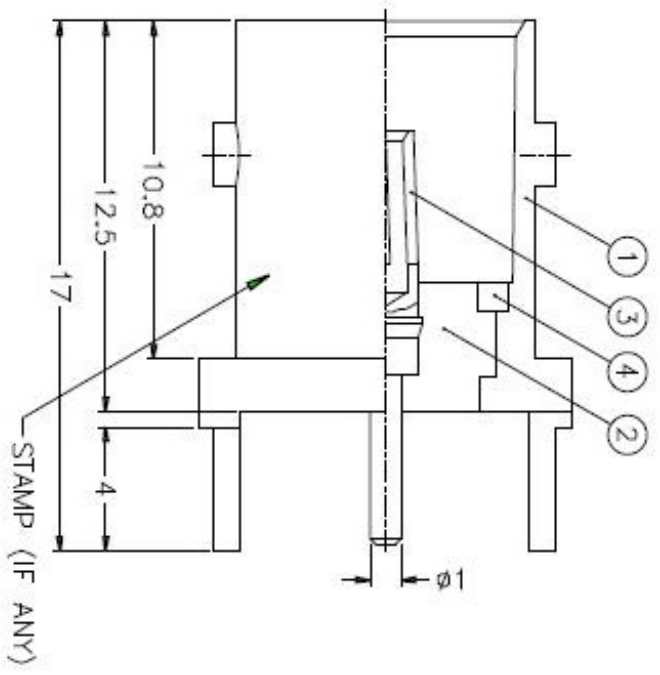

REVISIONS	
ISS	ZONE
DESCRIPTION \ PBR REQUEST \ DATE	

NOTES: FINISH (PLATING THICKNESS IN MICRO-INCHES)

1. BRASS PER QQ-B-626
2. BRASS PER QQ-B-613
3. NICKEL PL 100 MIN. THICK OVER COPPER STRIKE
4. PHOSPHOR BRONZE PER QQ-B-750
5. GOLD PL 3 MIN. THICK OVER NICKEL PL. 100 MIN. THICK OVER COPPER STRIKE
6. PTFE MIL-P-19488

DIMENSIONS ARE IN MILLIMETERS
UNLESS OTHERWISE SPECIFIED
TOLERANCES

0.5-6	= ±0.2
6-30	= ±0.4
30-120	= ±0.6
120-315	= ±1
315-1000	= ±1.6
1000-2000	= ±2.4

PART NO. B6251F1-NT3G-75

APPROVED	DATE
CHECKED	DATE
DRAWN	DATE

TITLE
Amphenol
BNC P.C. MOUNT RECEIPT JACK

NO.	DESCRIPTION	MATERIAL	FINISH	QTY	DRAWING NO.
4	LOCK RING	NOTE 2	NOTE 3	1	LR-79/62X08
3	CONTACT PIN	NOTE 4	NOTE 5	1	B7702-3
2	INSULATOR	NOTE 6	NATURAL	1	B7702-2T-75
1	BODY	NOTE 1	NOTE 3	1	B7702-1-B