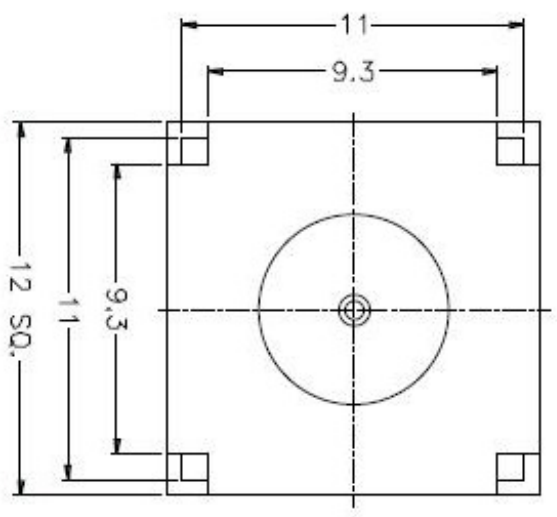

REVISIONS	
ISS	ZONE
DESCRIPTION \ PBR REQUEST \ DATE	

NOTES: FINISH (PLATING THICKNESS IN MICRO-INCHES)

1. BRASS PER QQ-B-626
2. BRASS PER QQ-B-613
3. NICKEL PL 100 MIN. THICK OVER COPPER STRIKE
4. PHOSPHOR BRONZE PER QQ-B-750
5. GOLD PL 3 MIN. THICK OVER NICKEL PL. 100 MIN. THICK OVER COPPER STRIKE
6. PTFE MIL-P-19488

DIMENSIONS ARE IN MILLIMETERS
UNLESS OTHERWISE SPECIFIED
TOLERANCES

0.5-6	= ±0.2
6-30	= ±0.4
30-120	= ±0.6
120-315	= ±1
315-1000	= ±1.6
1000-2000	= ±2.4

PART NO. B6251F1-NT3G-75

APPROVED	DATE
CHECKED	DATE
DRAWN	DATE

TITLE
Amphenol
BNC P.C. MOUNT RECEIPT JACK

NO.	DESCRIPTION	MATERIAL	FINISH	QTY	DRAWING NO.
4	LOCK RING	NOTE 2	NOTE 3	1	LR-79/62X08
3	CONTACT PIN	NOTE 4	NOTE 5	1	B7702-3
2	INSULATOR	NOTE 6	NATURAL	1	B7702-2T-75
1	BODY	NOTE 1	NOTE 3	1	B7702-1-B