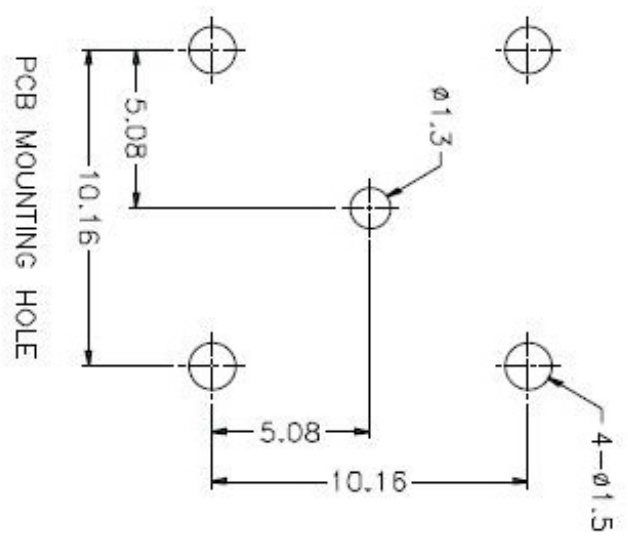

REVISIONS	
ISS	ZONE
DESCRIPTION \ PBR REQUEST \ DATE	

NOTES: FINISH (PLATING THICKNESS IN MICRO-INCHES)

1. BRASS PER QQ-B-626
2. BRASS PER QQ-B-613
3. NICKEL PL 100 MIN. THICK OVER COPPER STRIKE
4. PHOSPHOR BRONZE PER QQ-B-750
5. GOLD PL 3 MIN. THICK OVER NICKEL PL. 100 MIN. THICK OVER COPPER STRIKE
6. PTFE MIL-P-19488

DIMENSIONS ARE IN MILLIMETERS
UNLESS OTHERWISE SPECIFIED
TOLERANCES

0.5-6	= ±0.2
6-30	= ±0.4
30-120	= ±0.6
120-315	= ±1
315-1000	= ±1.6
1000-2000	= ±2.4

PART NO. B6251F1-NT3G-75

APPROVED	DATE
CHECKED	DATE
DRAWN	DATE

TITLE
Amphenol
BNC P.C. MOUNT RECEIPT JACK

NO.	DESCRIPTION	MATERIAL	FINISH	QTY	DRAWING NO.
4	LOCK RING	NOTE 2	NOTE 3	1	LR-79/62X08
3	CONTACT PIN	NOTE 4	NOTE 5	1	B7702-3
2	INSULATOR	NOTE 6	NATURAL	1	B7702-2T-75
1	BODY	NOTE 1	NOTE 3	1	B7702-1-B