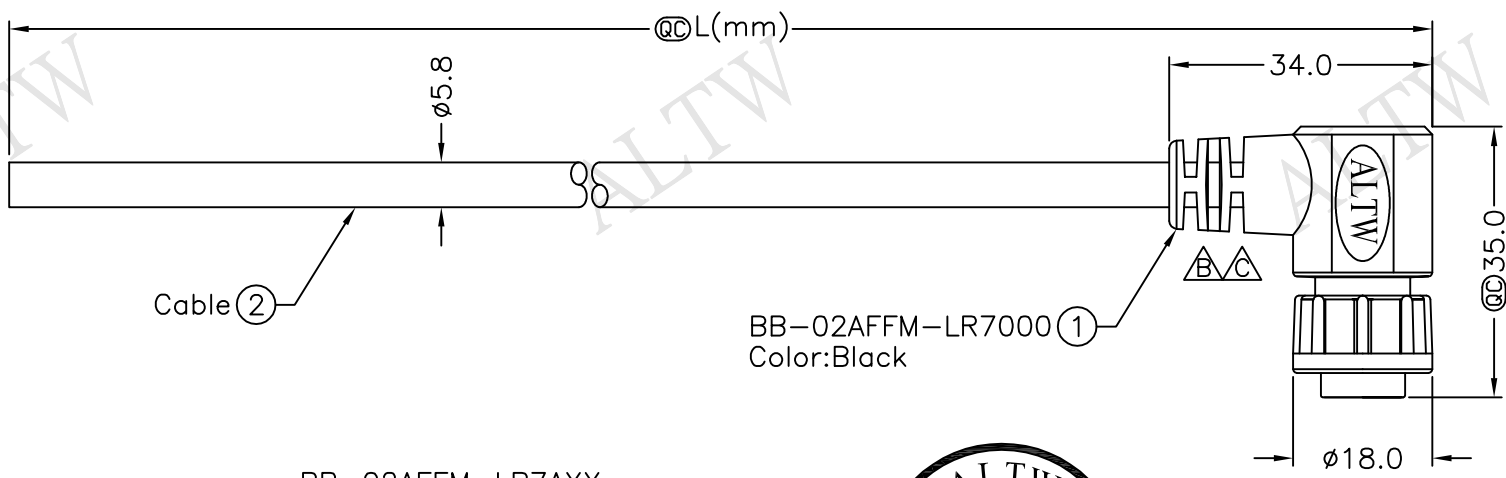

REV.	ECN NO.	DATE	SIGN	DESCRIPTION
B	LE31140029~032	2011/03/30	Jiang Jun Hua	Change SR View.
C	LEN1610059~062	2015/12/28	Ruru	Change Logo

BB-02AFFM-LR7AXX
 XX:01~99Meter
 01:01Meter
 02:02Meters
 ...
 99:99Meters
 Cable Length(L):01~99Meters

2	Red	紅
1	Green	綠
Conn.	Wire Color	
	Pin Out	

- Note:
- * @C Important Dimension To Check.
 - * Waterproof Rate:IP67.
 - * Connector:Nylon+GF,Black.
 - * Female Pin:Copper Alloy,Gold Plated.
 - * Cable:UL2464,20AWG*2C+D+Al/My,Black, PVC Jacket,UV Resistant,OD=5.8mm.
 - * Cable Length Tolerance:01M:±40mm
 02M~05M:±60mm
 06M~10M:±100mm
 11M~30M:±200mm
 31M~99M:±500mm

UNIT:mm		TITLE	Standard, Cable Lock 2Pin F Conn. F Pin	Amphenol LTW	ITEM NO	BB-02AFFM-LR7AXX	DRAWN BY	Ruru	DATE	2015/12/28
TOLERANCE	±0.5 mm	SCALE	Free	安費諾亮泰企業股份有限公司	DWG NO	BB-02AFFM-LR7AXX	CHECKED BY	Rita	DATE	2015/12/28
REV.	C	SHEET	1 OF 1		CUSTOMER	ALTW	APPROVED BY	Lisa	DATE	2015/12/28
		SIZE	A4							
		@C	:Inspection Item							