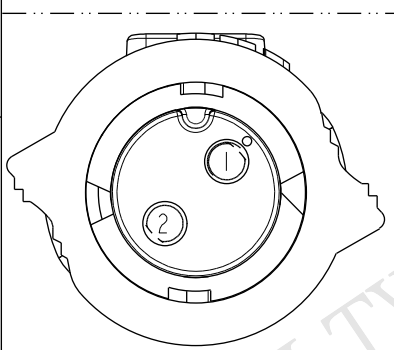

REV.	ECN NO.	DATE	SIGN	DESCRIPTION
B	LEN1540299	2015-04-16	Micky	Modify #2 Wire Colore

ALTW
CONFIDENTIAL
 2015-04-16
 R&D DEPT.

Pin Assignments
Front View

2	Red	紅	⚠
1	Black	黑	
Conn.	Wire Color		
	Pin Out		

BB-02AFFM-QL8D XX

XX : 01~99Meters
 01 : 01Meter
 02 : 02Meters
 :
 :
 :
 99 : 99Meters

- Note:
- * Ⓞ Important Dimension To Check.
 - * Waterproof Rate: IP68(Mated, 1M/24H)
 - * Working Voltage Rating: AC 300 V
 - * Working Current Rating: 10A
 - * Flame Class: UL94V-0
 - * Housing: Nylon+GF, Black.(UV Resistance)
 - * Female Pin: Copper Alloy, Gold Plated.
 - * Rubber: Silicon, Gray
 - * Cable: UL21388 16AWG*2C+AL+My
PVC Jacket UV Resistant, OD=6.0, Black.
 - * Cable Length Tolerance: 01M:±40mm
02M~05M:±60mm
06M~10M:±100mm
11M~30M:±200mm
31M~99M:±500mm

UNIT:mm		
TOLERANCE .X	±0.5	

TITLE X-Lok B-Size Molding F Conn F 2 Pin			
SCALE 3:2	SIZE A4	SHEET 1 OF 1	
REV. B	WC-REV. A.2	Ⓞ: Inspection item	

Amphenol LTW
 安費諾亮泰企業股份有限公司

ITEM NO	DRAWN BY Micky	DATE 2015-04-16
DWG NO BB-02AFFM-QL8DXX	CHECKED BY Spring	DATE 2015-04-16
CUSTOMER ALTW	APPROVED BY Kevin	DATE 2015-04-16