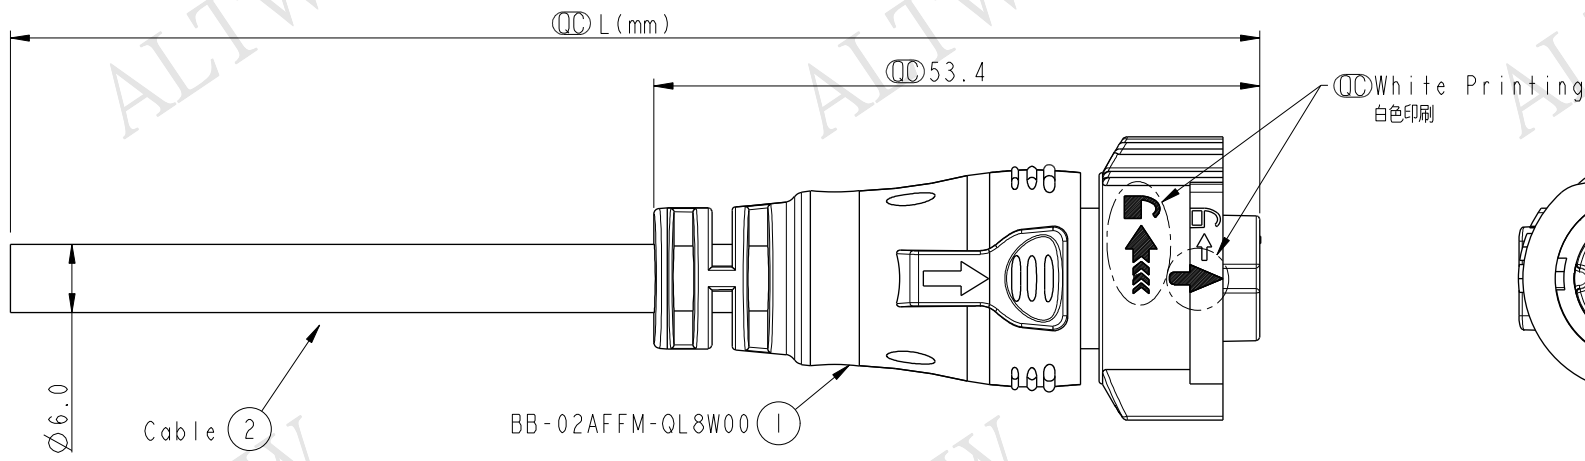

REV.	ECN NO.	DATE	SIGN	DESCRIPTION
B	LEN1540299	2015-04-16	Micky	Modify #2 Wire Colore

ALTW
CONFIDENTIAL
 2015-04-16
 R&D DEPT.

Pin Assignments
Front View

2	Red	紅	⚠
1	Black	黑	
Conn.	Wire Color		
	Pin Out		

BB-02AFFM-QL8D XX

XX : 01~99Meters
 01 : 01Meter
 02 : 02Meters
 :
 :
 :
 99 : 99Meters

- Note:
- * Ⓞ Important Dimension To Check.
 - * Waterproof Rate: IP68(Mated, 1M/24H)
 - * Working Voltage Rating: AC 300 V
 - * Working Current Rating: 10A
 - * Flame Class: UL94V-0
 - * Housing: Nylon+GF, Black.(UV Resistance)
 - * Female Pin: Copper Alloy, Gold Plated.
 - * Rubber: Silicon, Gray
 - * Cable: UL21388 16AWG*2C+AL+My
PVC Jacket UV Resistant, OD=6.0, Black.
 - * Cable Length Tolerance: 01M:±40mm
02M~05M:±60mm
06M~10M:±100mm
11M~30M:±200mm
31M~99M:±500mm

UNIT:mm		
TOLERANCE .X	±0.5	

TITLE X-Lok B-Size Molding F Conn F 2 Pin			
SCALE 3:2	SIZE A4	SHEET 1 OF 1	
REV. B	WC-REV. A.2	Ⓞ: Inspection item	

Amphenol LTW
 安費諾亮泰企業股份有限公司

ITEM NO	DRAWN BY Micky	DATE 2015-04-16
DWG NO BB-02AFFM-QL8DXX	CHECKED BY Spring	DATE 2015-04-16
CUSTOMER ALTW	APPROVED BY Kevin	DATE 2015-04-16