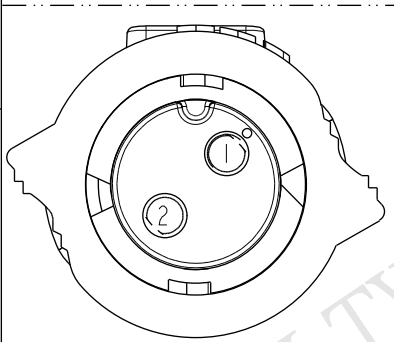

REV.	ECN NO.	DATE	SIGN	DESCRIPTION
B	LEN1540299	2015-04-16	Micky	Modify #2 Wire Colore

ALTW
CONFIDENTIAL
 2015-04-16
 R&D DEPT.

Pin Assignments
Front View

2	Red	紅	⚠
1	Black	黑	
Conn.	Wire Color		
	Pin Out		

BB-02AFFM-QL8D XX

XX : 01~99Meters
 01 : 01Meter
 02 : 02Meters
 :
 :
 :
 99 : 99Meters

- Note:
- * Ⓞ Important Dimension To Check.
 - * Waterproof Rate: IP68(Mated, 1M/24H)
 - * Working Voltage Rating: AC 300 V
 - * Working Current Rating: 10A
 - * Flame Class: UL94V-0
 - * Housing: Nylon+GF, Black.(UV Resistance)
 - * Female Pin: Copper Alloy, Gold Plated.
 - * Rubber: Silicon, Gray
 - * Cable: UL21388 16AWG*2C+AL+My
PVC Jacket UV Resistant, OD=6.0, Black.
 - * Cable Length Tolerance: 01M:±40mm
02M~05M:±60mm
06M~10M:±100mm
11M~30M:±200mm
31M~99M:±500mm

UNIT:mm TOLERANCE .X ±0.5	TITLE X-Lok B-Size Molding F Conn F 2 Pin			Amphenol LTW 安費諾亮泰企業股份有限公司		ITEM NO	DRAWN BY	DATE	
	SCALE	SIZE	SHEET			OF	DWG NO	CHECKED BY	DATE
	REV.	WC-REV.	Ⓞ: Inspection item			CUSTOMER	APPROVED BY	DATE	
						ALTW	Kevin	2015-04-16	