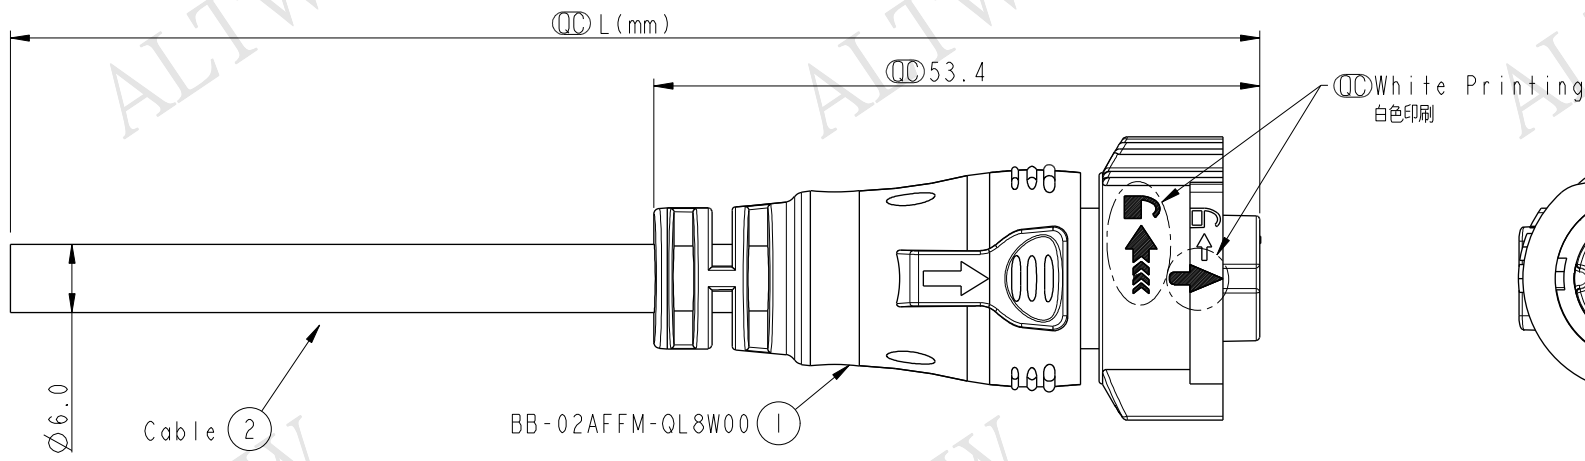

REV.	ECN NO.	DATE	SIGN	DESCRIPTION
B	LEN1540299	2015-04-16	Micky	Modify #2 Wire Colore

ALTW
CONFIDENTIAL
 2015-04-16
 R&D DEPT.

Pin Assignments
Front View

2	Red	紅	⚠
1	Black	黑	
Conn.	Wire Color		
	Pin Out		

BB-02AFFM-QL8D XX

XX : 01~99Meters
 01 : 01Meter
 02 : 02Meters
 :
 :
 :
 99 : 99Meters

- Note:
- * Ⓞ Important Dimension To Check.
 - * Waterproof Rate: IP68(Mated, 1M/24H)
 - * Working Voltage Rating: AC 300 V
 - * Working Current Rating: 10A
 - * Flame Class: UL94V-0
 - * Housing: Nylon+GF, Black.(UV Resistance)
 - * Female Pin: Copper Alloy, Gold Plated.
 - * Rubber: Silicon, Gray
 - * Cable: UL21388 16AWG*2C+AL+My
PVC Jacket UV Resistant, OD=6.0, Black.
 - * Cable Length Tolerance: 01M:±40mm
02M~05M:±60mm
06M~10M:±100mm
11M~30M:±200mm
31M~99M:±500mm

UNIT:mm TOLERANCE .X ±0.5	TITLE X-Lok B-Size Molding F Conn F 2 Pin			Amphenol LTW 安費諾亮泰企業股份有限公司		ITEM NO	DRAWN BY	DATE	
	SCALE	SIZE	SHEET			OF	DWG NO	CHECKED BY	DATE
	REV.	WC-REV.	Ⓞ: Inspection item			CUSTOMER	APPROVED BY	DATE	
						ALTW	Kevin	2015-04-16	