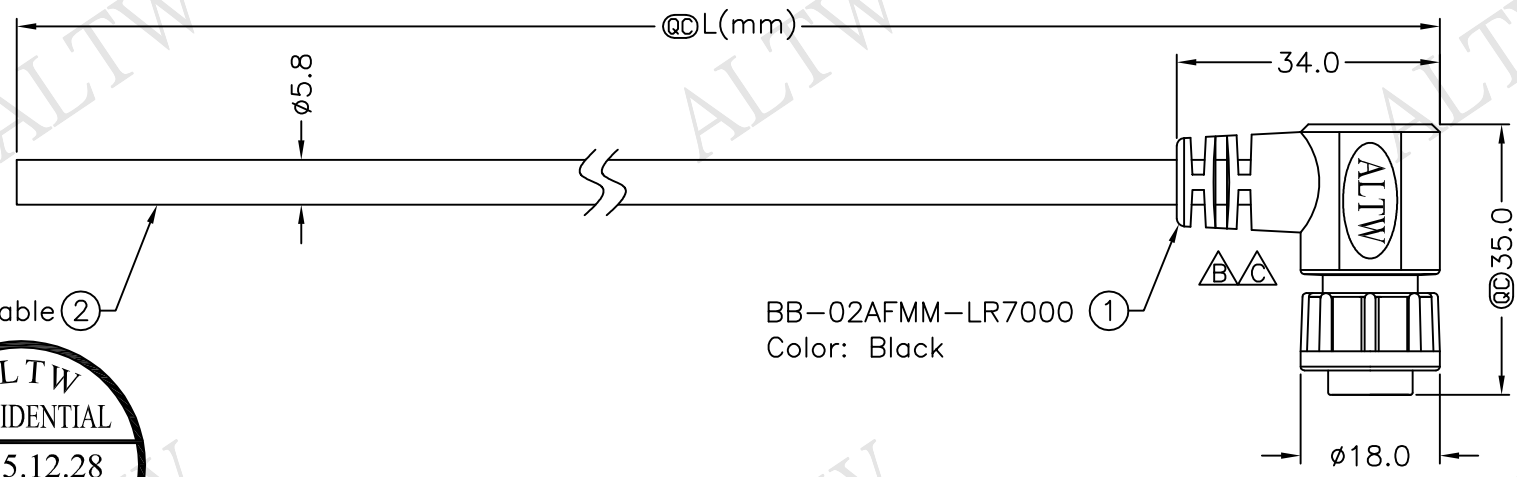

REV.	ECN NO.	DATE	SIGN	DESCRIPTION
B	LEN1190083~86	2011/08/20	Jiang Jun Hua	Change SR View
C	LEN1610068~71	2015/12/28	Ruru	Change Logo

BB-02AFMM-LR7AXX
 ↑
 XX:01~99Meter
 01:01Meter
 02:02Meters
 :
 :
 99:99Meters
 Cable Length(L):01~99Meters

Pin Assignments
Front View

2	Red	紅
1	Green	綠
Conn.	Wire Color	
Pin Out		

- Note:
- * @C Important Dimension To Check.
 - * Waterproof Rate: IP67
 - * Housing: Black, Nylon+GF
 - * Pin: Copper Alloy, Gold Plated
 - * Cable: Black, UL2464 20AWG*2C+D+Al/My PVC Jacket (UV Resistant) OD=5.8mm
 - * Cable Length Tolerance:01M:±40mm
02M~05M:±60mm
06M~10M:±100mm
11M~30M:±200mm
31M~99M:±500mm

UNIT:mm	
TOLERANCE	±0.5 mm

TITLE	Standard Cable Lock 2Pin F Conn. M Pin	
SCALE	Free	SHEET 1 OF 1
REV.	C	SIZE A4 @C :Inspection Item

Amphenol LTW
安費諾亮泰企業股份有限公司

ITEM NO	BB-02AFMM-LR7AXX
DWG NO	BB-02AFMM-LR7AXX
CUSTOMER	ALTW