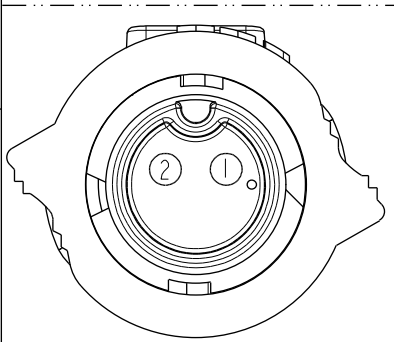

REV.	ECN NO.	DATE	SIGN	DESCRIPTION

A L T W
CONFIDENTIAL
2014-09-12
R&D DEPT.

Pin Assignments
Front View

2	White	白
1	Black	黑
Conn.	Wire Color	
	Pin Out	

BB-02AFMM-QL8E XX
↑
XX : 01~99Meters
01 : 01Meter
02 : 02Meters
:
:
99 : 99Meters

- Note:
- * \varnothing Important Dimension To Check.
 - * Waterproof Rate: IP68(Mated)
 - * Working Voltage Rating: AC 300 V
 - * Working Current Rating: 10A
 - * Flame Class: UL94V-0 (UV Resistance)
 - * Housing: Nylon+GF, Black.
 - * Male Pin: Copper Alloy, Gold Plated.
 - * Rubber: Silicon, Gray
 - * Cable: SJTW 16AWG*2C + Filler
PVC Jacket UV Resistant, OD=8.2, Black.
 - * Cable Length Tolerance: 01M:±40mm
02M~05M:±60mm
06M~10M:±100mm
11M~30M:±200mm
31M~99M:±500mm

UNIT:mm		
TOLERANCE .X	±0.5	

TITLE X-Lok B-Size (Power) Molding F Conn M 2 Pin			
SCALE 3:2	SIZE A4	SHEET 1	OF 1
REV. A	WC-REV. A.1	\varnothing : Inspection item	

Amphenol LTW
安費諾亮泰企業股份有限公司

ITEM NO	DRAWN BY Micky	DATE 2014-09-12
DWG NO BB-02AFMM-QL8EXX	CHECKED BY Spring	DATE 2014-09-12
CUSTOMER ALTW	APPROVED BY Kevin	DATE 2014-09-12