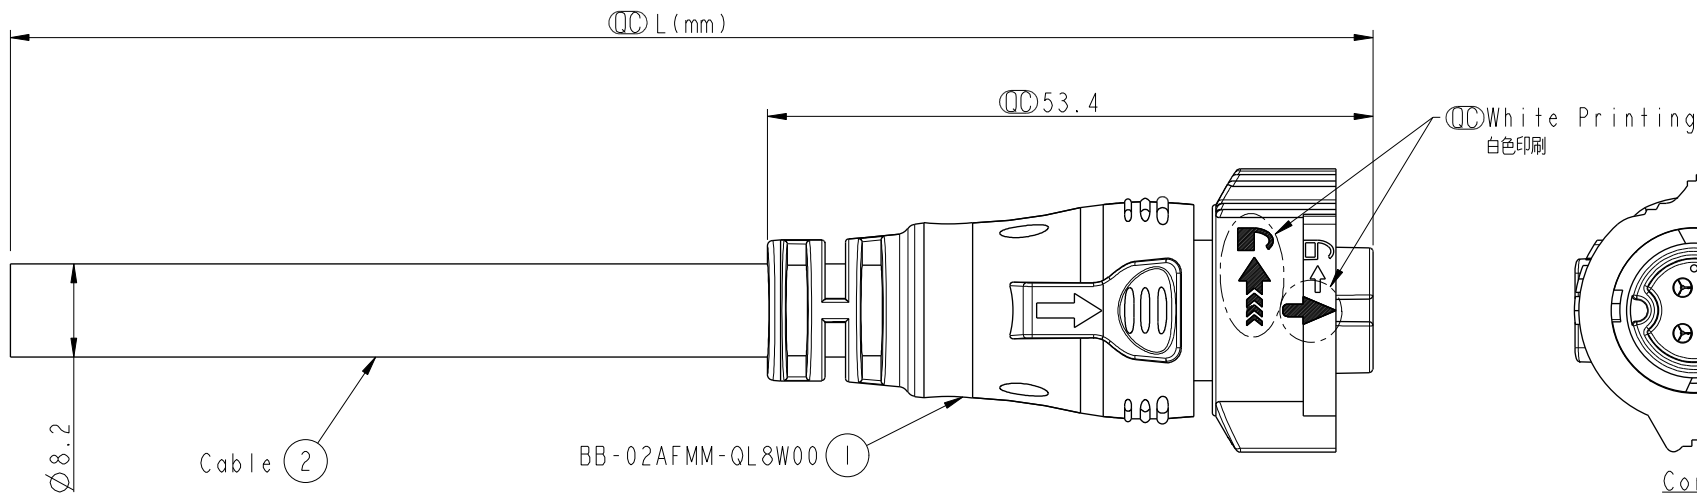

REV.	ECN NO.	DATE	SIGN	DESCRIPTION

A L T W
CONFIDENTIAL
2014-09-12
R&D DEPT.

Pin Assignments
Front View

2	White	白
1	Black	黑
Conn.	Wire Color	
	Pin Out	

BB-02AFMM-QL8E XX
↑
XX : 01~99Meters
01 : 01Meter
02 : 02Meters
:
:
99 : 99Meters

- Note:
- * \varnothing Important Dimension To Check.
 - * Waterproof Rate: IP68(Mated)
 - * Working Voltage Rating: AC 300 V
 - * Working Current Rating: 10A
 - * Flame Class: UL94V-0 (UV Resistance)
 - * Housing: Nylon+GF, Black.
 - * Male Pin: Copper Alloy, Gold Plated.
 - * Rubber: Silicon, Gray
 - * Cable: SJTW 16AWG*2C + Filler
PVC Jacket UV Resistant, OD=8.2, Black.
 - * Cable Length Tolerance: 01M:±40mm
02M~05M:±60mm
06M~10M:±100mm
11M~30M:±200mm
31M~99M:±500mm

UNIT:mm		
TOLERANCE .X	±0.5	

TITLE X-Lok B-Size (Power) Molding F Conn M 2 Pin			
SCALE 3:2	SIZE A4	SHEET 1	OF 1
REV. A	WC-REV. A.1	\varnothing : Inspection item	

Amphenol LTW
安費諾亮泰企業股份有限公司

ITEM NO	DRAWN BY Micky	DATE 2014-09-12
DWG NO BB-02AFMM-QL8EXX	CHECKED BY Spring	DATE 2014-09-12
CUSTOMER ALTW	APPROVED BY Kevin	DATE 2014-09-12