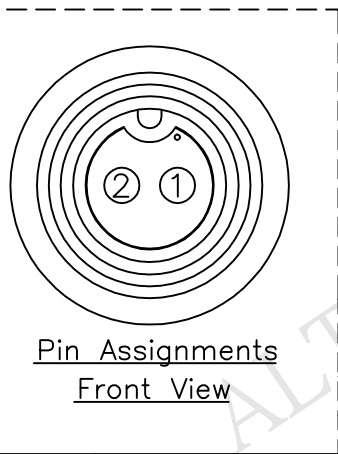

REV.	ECN NO.	DATE	SIGN	DESCRIPTION
B	LEN1190088~91	2011/08/20	Jiang Jun Hua	Change SR View
C	LEN1610072~75	2015/12/28	Ruru	Change Logo

BB-02AFMM-SR7000 (1)  
Color: Black

BB-02AFMM-SR7AXX

XX:01~99Meter  
01:01Meter  
02:02Meters  
:  
:  
99:99Meters

Cable Length(L):01~99Meters

- Note:
- \* @C Important Dimension To Check.
  - \* Waterproof Rate: IP67
  - \* Connector: Black, Nylon+GF
  - \* Male Pin: Copper Alloy, Gold Plated
  - \* Cable: Black, UL2464 20AWG\*2C+Drain+Al/My PVC Jacket UV Resistant OD=5.8mm
  - \* Cable Length Tolerance:
    - 01M:±40mm
    - 02M~05M:±60mm
    - 06M~10M:±100mm
    - 11M~30M:±200mm
    - 31M~99M:±500mm

2	Red	紅
1	Green	綠
Conn.	Wire Color	
Pin Out		

UNIT:mm	
TOLERANCE	±0.5 mm

TITLE	Standard Cable Screw 2Pin F Conn. M Pin		
SCALE	Free	SHEET	1 OF 1
REV.	C	SIZE	A4
@C :Inspection Item			

**Amphenol LTW**  
安費諾亮泰企業股份有限公司