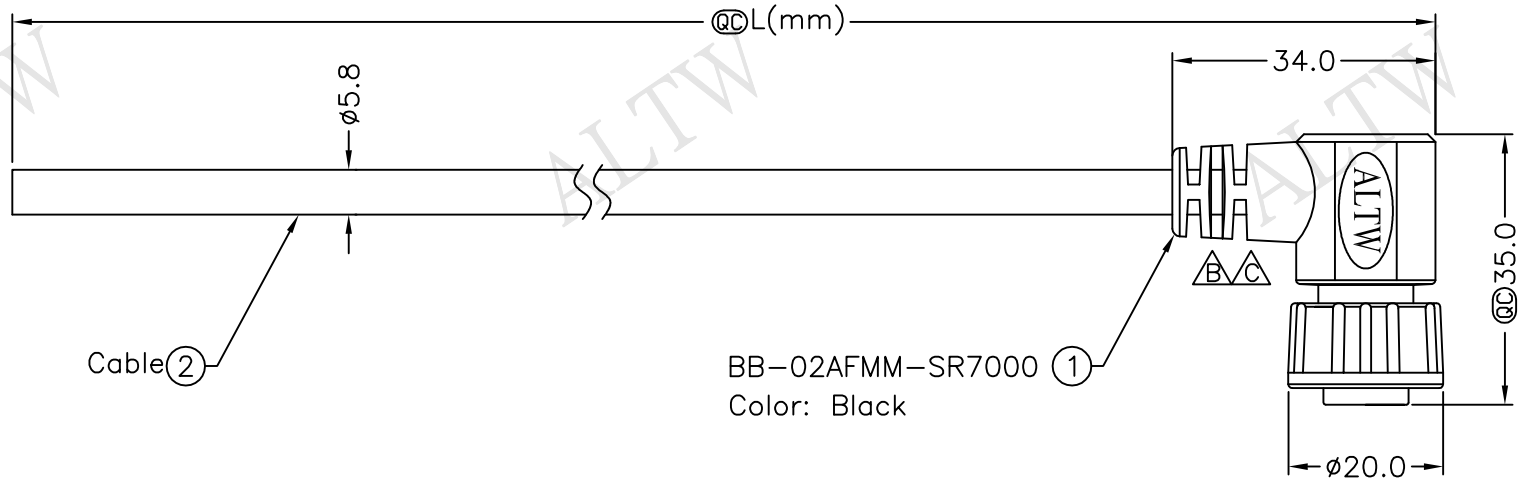

REV.	ECN NO.	DATE	SIGN	DESCRIPTION
B	LEN1190088~91	2011/08/20	Jiang Jun Hua	Change SR View
C	LEN1610072~75	2015/12/28	Ruru	Change Logo

BB-02AFMM-SR7000 (1)  
Color: Black

BB-02AFMM-SR7AXX

XX:01~99Meter  
01:01Meter  
02:02Meters  
:  
:  
99:99Meters

Cable Length(L):01~99Meters

- Note:
- \* @C Important Dimension To Check.
  - \* Waterproof Rate: IP67
  - \* Connector: Black, Nylon+GF
  - \* Male Pin: Copper Alloy, Gold Plated
  - \* Cable: Black, UL2464 20AWG\*2C+Drain+Al/My PVC Jacket UV Resistant OD=5.8mm
  - \* Cable Length Tolerance:
    - 01M:±40mm
    - 02M~05M:±60mm
    - 06M~10M:±100mm
    - 11M~30M:±200mm
    - 31M~99M:±500mm

2	Red	紅
1	Green	綠
Conn.	Wire Color	
Pin Out		

UNIT:mm	
TOLERANCE	±0.5 mm

TITLE	Standard Cable Screw 2Pin F Conn. M Pin		
SCALE	Free	SHEET	1 OF 1
REV.	C	SIZE	A4
@C :Inspection Item			

**Amphenol LTW**  
安費諾亮泰企業股份有限公司