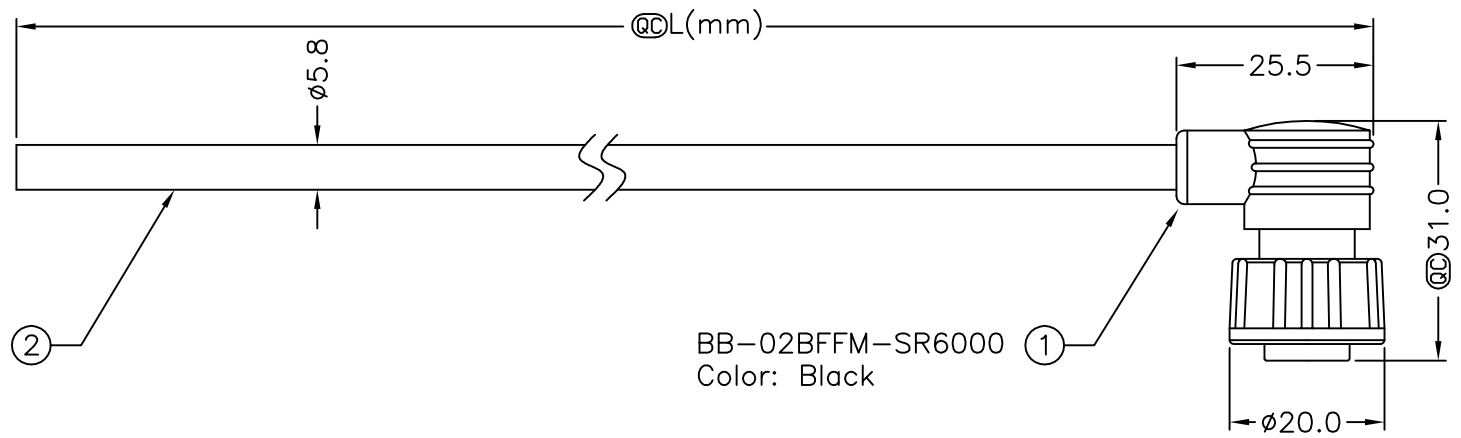

THIS DOCUMENT IS SUBJECT TO CHANGE WITHOUT NOTICE. IT IS CONFIDENTIAL AND A PROPERTY OF Amphenol LTW. DISCLOSURE TO THIRD PARTY HAS TO BE AUTHORIZED BY Amphenol LTW.

5	6	7	8
REV.	ECN NO.	DATE	SIGN

BB-02BFFM-SR6000
Color: Black

BB-02BFFM-SR6AXX

- XX:01~99Meter
- 01:01Meter
- 02:02Meters
- ⋮
- 99:99Meters

Cable Length(L):01~99Meters