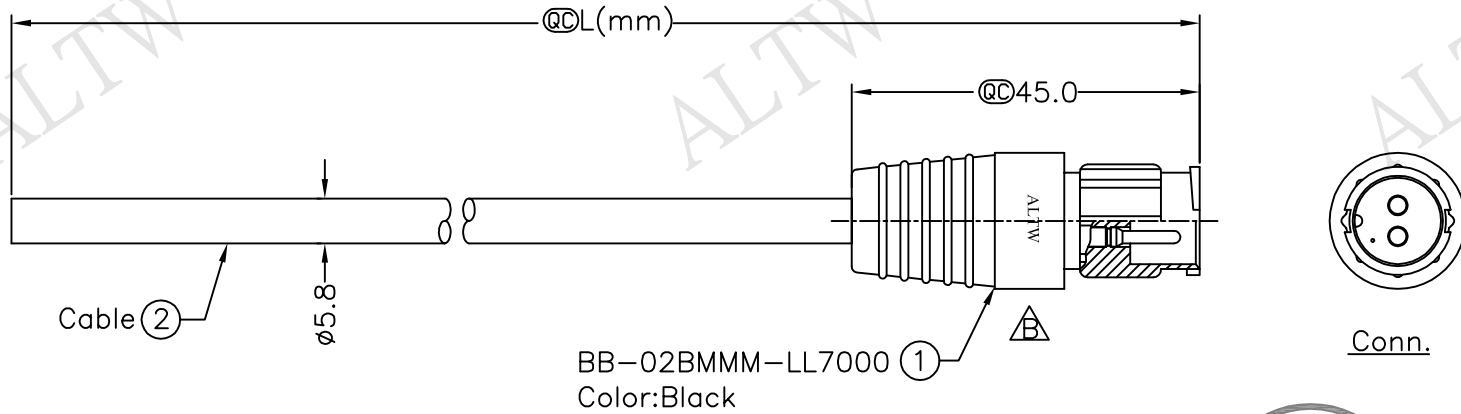

REV.	ECN NO.	DATE	SIGN	DESCRIPTION
B	LEN1590404~07	2015/09/10	Ruru	Change Logo & Note

BB-02BMMM-LL7000
Color:Black

BB-02BMMM-LL7AXX
 XX:01~99Meter
 Q1:01Meter
 Q2:02Meters
 ...
 99:99Meters
 Cable Length(L):01~99Meters

- Note:
- * @C Important Dimension.
 - * Waterproof Rate: IP67
 - * Housing: Nylon+GF, Black
 - * Male Pin: Copper Alloy, Gold Plated
 - * Cable: UL2464 20#*2C+Drain+Al/My, UV Resistant ,OD=5.8mm, Black
 - * Cable Length Tolerance: 01M: ±40mm
 02M~05M: ±60mm
 06M~10M: ±100mm
 11M~30M: ±200mm
 31M~99M: ±500mm

Pin Assignments
Front View 前視圖

Red	紅	2
Green	綠	1
Wire Color		Conn.
Pin Out		

UNIT:mm		TITLE
TOLERANCE		Standard,Cable Lock 2Pin M Conn M Pin
±0.5 mm		
SCALE	1:1	SHEET 1 OF 1
REV. B	SIZE A4	@C :Inspection Item