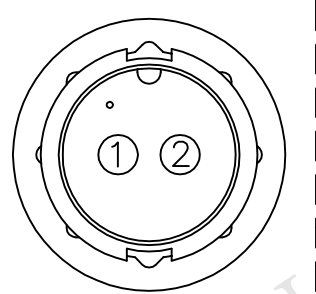

REV.	ECN NO.	DATE	SIGN	DESCRIPTION
B	LEN1590404~07	2015/09/10	Ruru	Change Logo & Note

BB-02BMMM-LL7000
Color:Black

BB-02BMMM-LL7AXX
 XX:01~99Meter
 Q1:01Meter
 Q2:02Meters
 ...
 99:99Meters
 Cable Length(L):01~99Meters

- Note:
- * @C Important Dimension.
 - * Waterproof Rate: IP67
 - * Housing: Nylon+GF, Black
 - * Male Pin: Copper Alloy, Gold Plated
 - * Cable: UL2464 20#*2C+Drain+Al/My, UV Resistant ,OD=5.8mm, Black
 - * Cable Length Tolerance: 01M: ±40mm
 02M~05M: ±60mm
 06M~10M: ±100mm
 11M~30M: ±200mm
 31M~99M: ±500mm

Pin Assignments
Front View 前視圖

Red	紅	2
Green	綠	1
Wire Color		Conn.
Pin Out		

UNIT:mm		TITLE
TOLERANCE		Standard,Cable Lock 2Pin M Conn M Pin
±0.5 mm		
SCALE	1:1	SHEET 1 OF 1
REV. B	SIZE A4	@C :Inspection Item