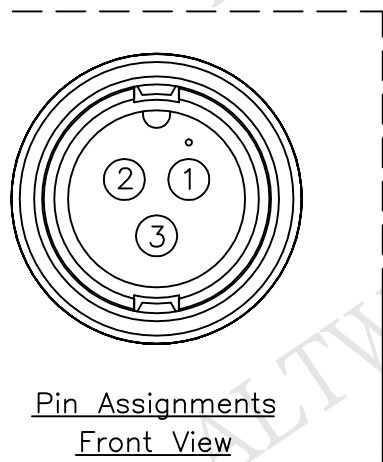

REV.	ECN NO.	DATE	SIGN	DESCRIPTION
B	LEN1140078~081	2011/03/30	Jiang Jun Hua	Change SR View.
C	LEN1610076~080	2015/12/28	Ruru	Change Logo

BB-03AFFM-LR7AXX
 XX:01~99Meter
 01:01Meter
 02:02Meters
 ...
 99:99Meters
 Cable Length(L):01~99Meters

3	Yellow	黃
2	White	白
1	Black	黑
Conn.	Wire Color	
	Pin Out	

- Note:
- * @C Important Dimension To Check.
 - * Waterproof Rate:IP67.
 - * Connector:Nylon+GF,Black.
 - * Female Pin:Copper Alloy,Gold Plated.
 - * Cable:UL2464,20AWG*3C+Al/My,Black, PVC Jacket,UV Resistant,OD=5.0mm.
 - * Cable Length Tolerance:01M:±40mm
 02M~05M:±60mm
 06M~10M:±100mm
 11M~30M:±200mm
 31M~99M:±500mm

UNIT:mm	TITLE	Amphenol LTW	ITEM NO	DRAWN BY	DATE
TOLERANCE	Standard, Cable Lock 3Pin F Conn. F Pin	安費諾亮泰企業股份有限公司	BB-03AFFM-LR7AXX	Ruru	2015/12/28
±0.5 mm	SCALE Free SHEET 1 OF 1		CUSTOMER	CHECKED BY	DATE
	REV. C SIZE A4 @C :Inspection Item		ALTW	Rita	2015/12/28
				APPROVED BY	DATE
				Lisa	2015/12/28