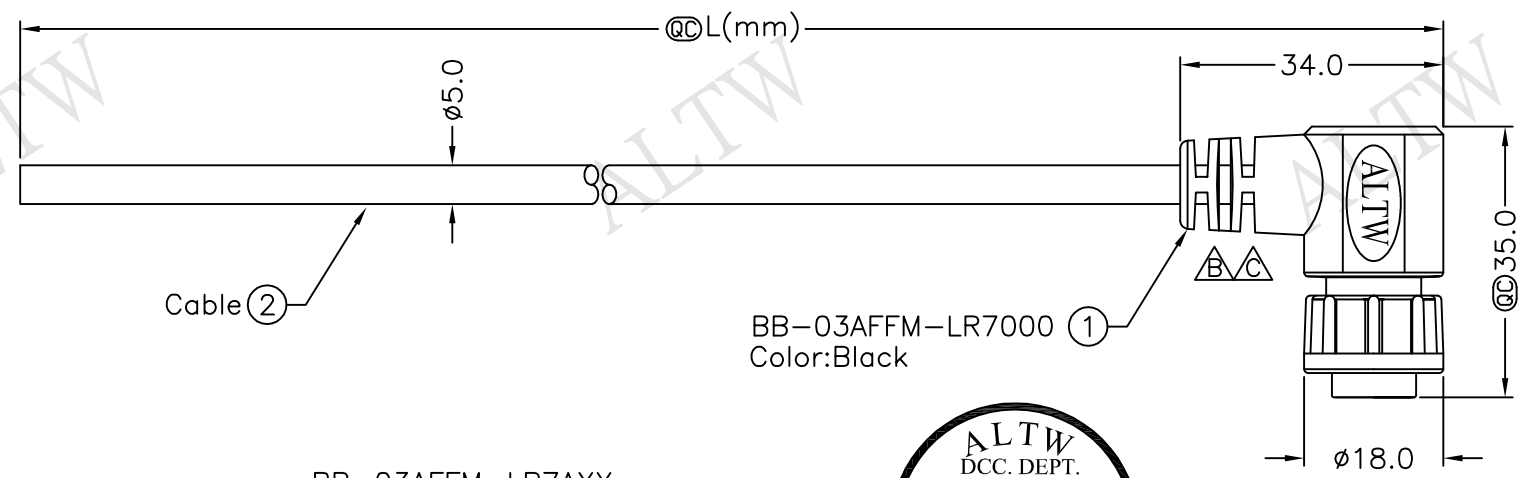

REV.	ECN NO.	DATE	SIGN	DESCRIPTION
B	LEN1140078~081	2011/03/30	Jiang Jun Hua	Change SR View.
C	LEN1610076~080	2015/12/28	Ruru	Change Logo

BB-03AFFM-LR7AXX
 XX:01~99Meter
 01:01Meter
 02:02Meters
 ...
 99:99Meters
 Cable Length(L):01~99Meters

3	Yellow	黃
2	White	白
1	Black	黑
Conn.	Wire Color	
	Pin Out	

- Note:
- * @C Important Dimension To Check.
 - * Waterproof Rate:IP67.
 - * Connector:Nylon+GF,Black.
 - * Female Pin:Copper Alloy,Gold Plated.
 - * Cable:UL2464,20AWG*3C+Al/My,Black, PVC Jacket,UV Resistant,OD=5.0mm.
 - * Cable Length Tolerance:01M:±40mm
 02M~05M:±60mm
 06M~10M:±100mm
 11M~30M:±200mm
 31M~99M:±500mm

UNIT:mm	TITLE	Amphenol LTW	ITEM NO	DRAWN BY	DATE
TOLERANCE	Standard, Cable Lock 3Pin F Conn. F Pin	安費諾亮泰企業股份有限公司	BB-03AFFM-LR7AXX	Ruru	2015/12/28
±0.5 mm	SCALE Free SHEET 1 OF 1		CUSTOMER	CHECKED BY	DATE
	REV. C SIZE A4 @C :Inspection Item		ALTW	Rita	2015/12/28
				APPROVED BY	DATE
				Lisa	2015/12/28