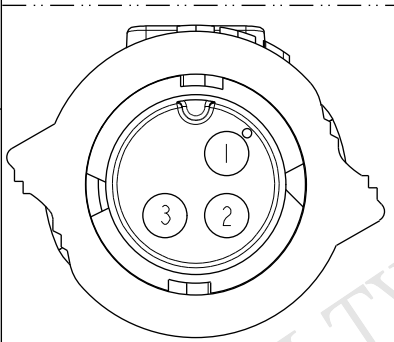

| | | | | |
|------|---------|------|------|-------------|
| REV. | ECN NO. | DATE | SIGN | DESCRIPTION |
| | | | | |

ALTW
CONFIDENTIAL
 2014-09-12
 R&D DEPT.

Pin Assignments
Front View

| | | |
|-------|------------|---|
| 3 | Red | 紅 |
| 2 | Brown | 棕 |
| 1 | Black | 黑 |
| Conn. | Wire Color | |
| | Pin Out | |

BB-03AFFM-QL8D XX

↑

XX : 01~99Meters
 01 : 01Meter
 02 : 02Meters
 :
 :
 :
 99 : 99Meters

- Note:
- * \varnothing Important Dimension To Check.
 - * Waterproof Rate: IP68(Mated)
 - * Working Voltage Rating: AC 300 V
 - * Working Current Rating: 10A
 - * Flame Class: UL94V-0 (UV Resistance)
 - * Housing: Nylon+GF, Black.
 - * Female Pin: Copper Alloy, Gold Plated.
 - * Rubber: Silicon, Gray
 - * Cable: UL21388 16AWG*3C+AL+My
PVC Jacket UV Resistant, OD=6.5, Black.
 - * Cable Length Tolerance:
 - 01M:±40mm
 - 02M~05M:±60mm
 - 06M~10M:±100mm
 - 11M~30M:±200mm
 - 31M~99M:±500mm

| | | | | | | | | |
|---------------------------------|---|---------|---------------------------------|---|----------|-------------|----------|------------|
| UNIT:mm TOLERANCE .X ±0.5 | TITLE X-Lok B-Size Molding F Conn F 3 Pin | | | Amphenol LTW 安費諾亮泰企業股份有限公司 | | ITEM NO | DRAWN BY | DATE |
| | SCALE | SIZE | SHEET | | | OF | DWG NO | CHECKED BY |
| | REV. | WC-REV. | \varnothing : Inspection item | | CUSTOMER | APPROVED BY | DATE | |
| A | A | A.2 | | ALTW | Kevin | 2014-09-12 | Micky | 2014-09-12 |
| | | | | | Spring | 2014-09-12 | | |
| | | | | | | | | |