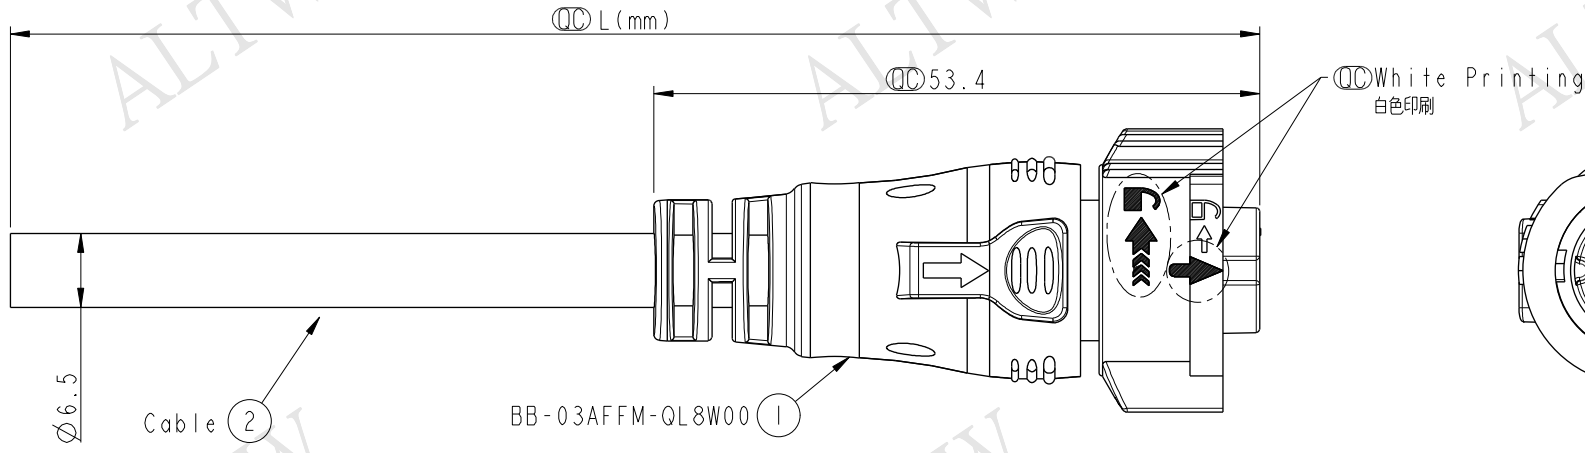

| | | | | |
|------|---------|------|------|-------------|
| REV. | ECN NO. | DATE | SIGN | DESCRIPTION |
| | | | | |

ALTW
CONFIDENTIAL
 2014-09-12
 R&D DEPT.

Pin Assignments
Front View

| | | |
|-------|------------|---|
| 3 | Red | 紅 |
| 2 | Brown | 棕 |
| 1 | Black | 黑 |
| Conn. | Wire Color | |
| | Pin Out | |

BB-03AFFM-QL8D XX

↑

XX : 01~99Meters
 01 : 01Meter
 02 : 02Meters
 :
 :
 :
 99 : 99Meters

- Note:
- * \varnothing Important Dimension To Check.
 - * Waterproof Rate: IP68(Mated)
 - * Working Voltage Rating: AC 300 V
 - * Working Current Rating: 10A
 - * Flame Class: UL94V-0 (UV Resistance)
 - * Housing: Nylon+GF, Black.
 - * Female Pin: Copper Alloy, Gold Plated.
 - * Rubber: Silicon, Gray
 - * Cable: UL21388 16AWG*3C+AL+My
PVC Jacket UV Resistant, OD=6.5, Black.
 - * Cable Length Tolerance:
 - 01M:±40mm
 - 02M~05M:±60mm
 - 06M~10M:±100mm
 - 11M~30M:±200mm
 - 31M~99M:±500mm

| | | | | | | | | |
|---------------------------------|---|---------|---------------------------------|---|----------|-------------|----------|------------|
| UNIT:mm TOLERANCE .X ±0.5 | TITLE X-Lok B-Size Molding F Conn F 3 Pin | | | Amphenol LTW 安費諾亮泰企業股份有限公司 | | ITEM NO | DRAWN BY | DATE |
| | SCALE | SIZE | SHEET | | | OF | DWG NO | CHECKED BY |
| | REV. | WC-REV. | \varnothing : Inspection item | | CUSTOMER | APPROVED BY | DATE | |
| A | A | A.2 | | ALTW | Kevin | 2014-09-12 | Micky | 2014-09-12 |
| | | | | | Spring | 2014-09-12 | | |
| | | | | | | | | |