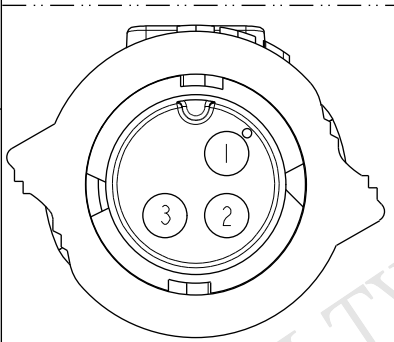

REV.	ECN NO.	DATE	SIGN	DESCRIPTION

ALTW
CONFIDENTIAL
 2014-09-12
R&D DEPT.

Pin Assignments
Front View

3	Red	紅
2	Brown	棕
1	Black	黑
Conn.	Wire Color	
	Pin Out	

BB-03AFFM-QL8D XX

↑

XX : 01~99Meters
 01 : 01Meter
 02 : 02Meters
 :
 :
 :
 99 : 99Meters

- Note:
- * \varnothing Important Dimension To Check.
 - * Waterproof Rate: IP68(Mated)
 - * Working Voltage Rating: AC 300 V
 - * Working Current Rating: 10A
 - * Flame Class: UL94V-0 (UV Resistance)
 - * Housing: Nylon+GF, Black.
 - * Female Pin: Copper Alloy, Gold Plated.
 - * Rubber: Silicon, Gray
 - * Cable: UL21388 16AWG*3C+AL+My
PVC Jacket UV Resistant, OD=6.5, Black.
 - * Cable Length Tolerance: 01M:±40mm
02M~05M:±60mm
06M~10M:±100mm
11M~30M:±200mm
31M~99M:±500mm

UNIT:mm TOLERANCE .X ±0.5	TITLE X-Lok B-Size Molding F Conn F 3 Pin			Amphenol LTW 安費諾亮泰企業股份有限公司		ITEM NO	DRAWN BY	DATE	
	SCALE	SIZE	SHEET			OF	DWG NO	CHECKED BY	DATE
	REV.	WC-REV.	\varnothing : Inspection item			CUSTOMER	APPROVED BY	DATE	
					ALTW				