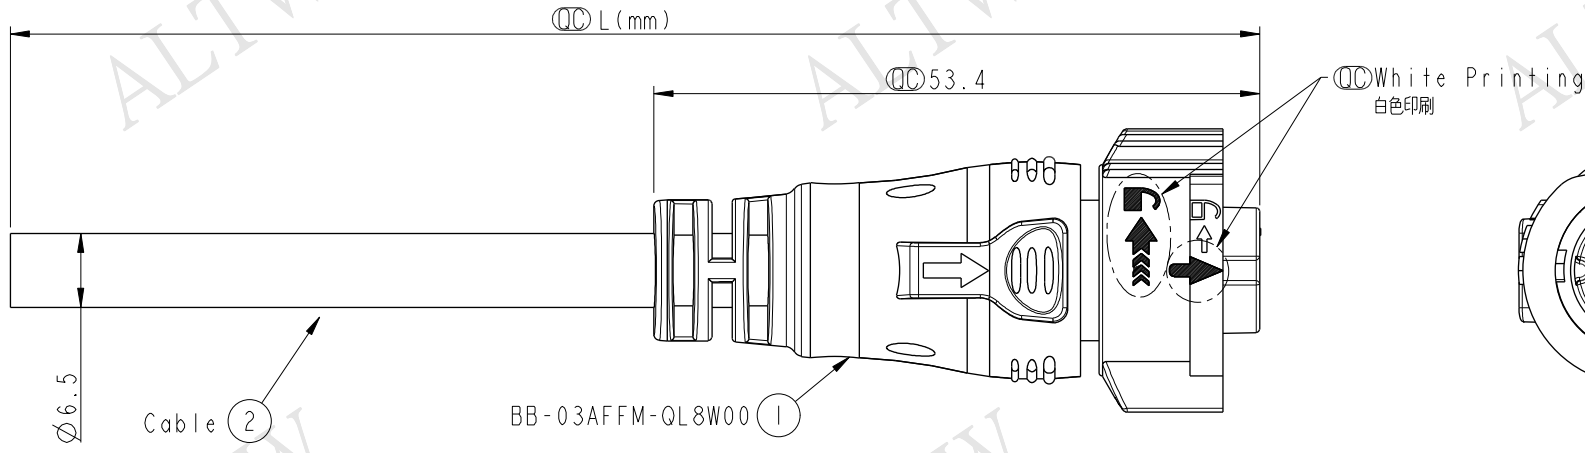

REV.	ECN NO.	DATE	SIGN	DESCRIPTION

ALTW
CONFIDENTIAL
 2014-09-12
R&D DEPT.

Pin Assignments
Front View

3	Red	紅
2	Brown	棕
1	Black	黑
Conn.	Wire Color	
	Pin Out	

BB-03AFFM-QL8D XX

↑

XX : 01~99Meters
 01 : 01Meter
 02 : 02Meters
 :
 :
 :
 99 : 99Meters

- Note:
- * \varnothing Important Dimension To Check.
 - * Waterproof Rate: IP68(Mated)
 - * Working Voltage Rating: AC 300 V
 - * Working Current Rating: 10A
 - * Flame Class: UL94V-0 (UV Resistance)
 - * Housing: Nylon+GF, Black.
 - * Female Pin: Copper Alloy, Gold Plated.
 - * Rubber: Silicon, Gray
 - * Cable: UL21388 16AWG*3C+AL+My
PVC Jacket UV Resistant, OD=6.5, Black.
 - * Cable Length Tolerance: 01M:±40mm
02M~05M:±60mm
06M~10M:±100mm
11M~30M:±200mm
31M~99M:±500mm

UNIT:mm TOLERANCE .X ±0.5	TITLE X-Lok B-Size Molding F Conn F 3 Pin			Amphenol LTW 安費諾亮泰企業股份有限公司		ITEM NO	DRAWN BY	DATE	
	SCALE	SIZE	SHEET			OF	DWG NO	CHECKED BY	DATE
	REV.	WC-REV.	\varnothing : Inspection item			CUSTOMER	APPROVED BY	DATE	
					ALTW				