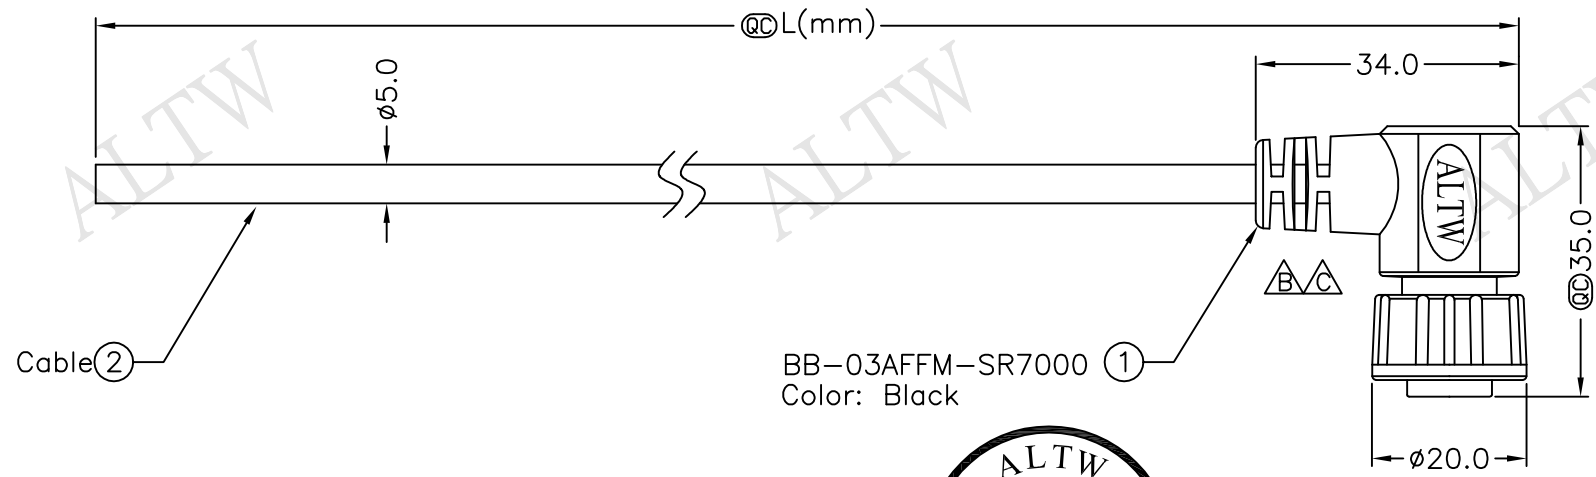

REV.	ECN NO.	DATE	SIGN	DESCRIPTION
B	LEN1190093~96	2011/08/20	Jiang Jun Hua	Change SR View
C	LEN1610081~84	2015/12/29	Ruru	Change Logo

BB-03AFFM-SR7AXX

XX:01~99Meter
01:01Meter
02:02Meters
 :
 :
99:99Meters

Cable Length(L):01~99Meters

Conn.

Note:

- * @C Important Dimension To Check.
 - * Waterproof Rate: IP67
 - * Housing: Black, Nylon+GF
 - * Pin: Copper Alloy, Gold Plated
 - * Cable: Black, UL2464 20AWG*3C+Al/My PVC Jacket UV Resistant OD=5.0mm
- △ * Cable Length Tolerance: 01M:±40mm
 02M~05M:±60mm
 06M~10M:±100mm
 11M~30M:±200mm
 31M~99M:±500mm

Pin Assignments
Front View

3	Yellow	黃	△
2	White	白	
1	Black	黑	
Conn.	Wire Color		
	Pin Out		

UNIT:mm	
TOLERANCE	±0.5 mm

TITLE	Standard		
	Cable Screw 3Pin F Conn. F Pin		
SCALE	Free	SHEET	1 OF 1
REV.	C	SIZE	A4
		@C	:Inspection Item