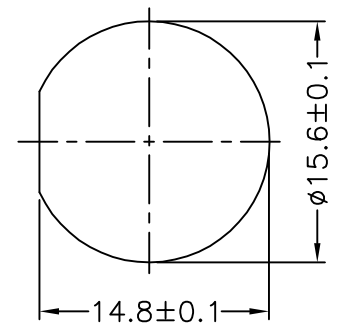

REV.	ECN NO.	DATE	SIGN	DESCRIPTION
B	LEN-8B0423~426	2008/09/10	Shin	Add Note
C	LEN1610184~189	2015/12/07	Ruru	Change Logo & Note
D	LEN1790384~389	2017/09/27	Ruru	Update View

BB-03PMFM-SL7AXX
 ↑
 XX:01~99Meter
 01:01Meter
 02:02Meters
 :
 :
 99:99Meters
 Cable Length(L):01~99Meters

- Note:
- * QC Important Dimensions To Check.
 - * Waterproof Rate: IP67
 - * Housing: Nylon+GF, Black
 - * Pin: Copper Alloy, Gold Plated
 - * Cable: UL2464 20AWG*3C+Al/My, PVC Jacket UV Resistant, OD=5.0mm, Black
 - * For Panel Thickness Max 3.0mm
 - Δ * Use with waterproof cap or dust cap Panel Thickness Max: 2.5mm
 - Δ * Use without waterproof cap or dust cap Panel Thickness Max: 3.5mm
 - Δ * Cable Length Tolerance: 01M: ± 40 mm
 02M~05M: ± 60 mm
 06M~10M: ± 100 mm
 11M~30M: ± 200 mm
 31M~99M: ± 500 mm

Pin Assignments
Front View

Recommended Panel Cut-Out

3	Yellow	黃
2	White	白
1	Black	黑
Conn.	Wire Color	
	Pin Out	

UNIT:mm		TITLE	Standard
TOLERANCE		Cable Screw 3Pin M Conn F Pin	
± 0.5 mm		SCALE	Free
		SHEET	1 OF 1
REV.	D	SIZE	A4
		QC	:Inspection Item