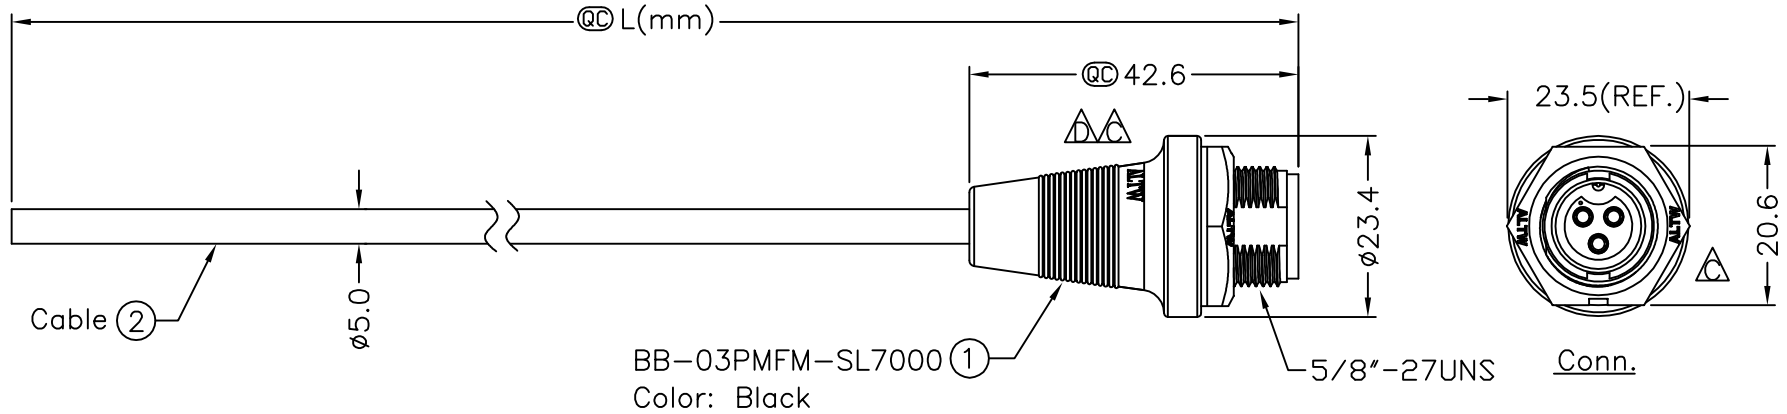

REV.	ECN NO.	DATE	SIGN	DESCRIPTION
B	LEN-8B0423~426	2008/09/10	Shin	Add Note
C	LEN1610184~189	2015/12/07	Ruru	Change Logo & Note
D	LEN1790384~389	2017/09/27	Ruru	Update View

BB-03PMFM-SL7AXX
 ↑
 XX:01~99Meter
 01:01Meter
 02:02Meters
 :
 :
 99:99Meters
 Cable Length(L):01~99Meters

- Note:
- * QC Important Dimensions To Check.
 - * Waterproof Rate: IP67
 - * Housing: Nylon+GF, Black
 - * Pin: Copper Alloy, Gold Plated
 - * Cable: UL2464 20AWG*3C+Al/My, PVC Jacket UV Resistant, OD=5.0mm, Black
 - * For Panel Thickness Max 3.0mm
 - Δ * Use with waterproof cap or dust cap Panel Thickness Max: 2.5mm
 - Δ * Use without waterproof cap or dust cap Panel Thickness Max: 3.5mm
 - Δ * Cable Length Tolerance: 01M: ± 40 mm
 02M~05M: ± 60 mm
 06M~10M: ± 100 mm
 11M~30M: ± 200 mm
 31M~99M: ± 500 mm

Pin Assignments
Front View

Recommended Panel Cut-Out

3	Yellow	黃
2	White	白
1	Black	黑
Conn.	Wire Color	
	Pin Out	

UNIT:mm		TITLE	Standard
TOLERANCE		Cable Screw 3Pin M Conn F Pin	
± 0.5 mm		SCALE	Free
		SHEET	1 OF 1
REV.	D	SIZE	A4
		QC	:Inspection Item