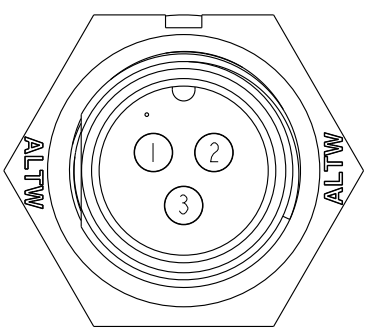

3	Yellow 黃色
2	White 白色
1	Black 黑色
Conn	Wire Color
Pin Out	

Pin Assignments
Front View

Recommended Panel Cut-Out

BB-03PMMM-SL7AXX
 ↑
 XX: 01~99Meter
 01: 01Meter
 02: 02Meters
 :
 :
 :
 99: 99Meters
 Cable Length(L): 01~99Meters

Note:

- * Important Dimensions.
- * Waterproof Rate: IP67
- * Housing: Nylon+GF, Black
- * Male Pin: Copper Alloy, Gold Plated
- * Nut: Nylon+GF, Black
- * Gasket: EPDM, Black
- * Cable: UL2464 20AWG*3C+Drain+Al/My, UV Resistant, OD=5.0, Black
- * Use with waterproof cap or dust cap
Panel Thickness Max: 2.5mm
- * Use without waterproof cap or dust cap
Panel Thickness Max: 3.5mm
- * Cable Length Tolerance: 01M: ±40mm
02M~05M: ±60mm
06M~10M: ±100mm
11M~30M: ±200mm
31M~99M: ±500mm

UNIT: mm		TITLE	Standard, Cable Screw 3Pin M Conn. M Pin		
TOLERANCE	±0.5 mm	SCALE	1:1	SIZE	A4
		REV.	E	WC-REV.	.0
				Inspection item	

Amphenol LTW
 安費諾亮泰企業股份有限公司

ITEM NO.	BB-03PMMM-SL7AXX	DRAWN BY	Fu	DATE	2019-04-02
DWG NO.	BB-03PMMM-SL7AXX	CHECKED BY	Feng li	DATE	2019-04-02
CUSTOMER	ALTW	APPROVED BY	Jerry	DATE	2019-04-02