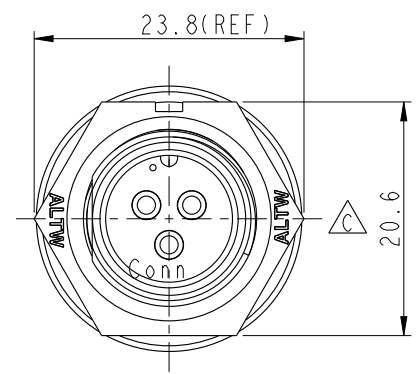

3	Yellow 黃色
2	White 白色
1	Black 黑色
Conn	Wire Color
Pin Out	

Pin Assignments
Front View

Recommended Panel Cut-Out

BB-03PMMM-SL7AXX
 ↑
 XX: 01~99Meter
 01: 01Meter
 02: 02Meters
 :
 :
 :
 99: 99Meters
 Cable Length(L): 01~99Meters

Note:

- * Important Dimensions.
- * Waterproof Rate: IP67
- * Housing: Nylon+GF, Black
- * Male Pin: Copper Alloy, Gold Plated
- * Nut: Nylon+GF, Black
- * Gasket: EPDM, Black
- * Cable: UL2464 20AWG*3C+Drain+Al/My, UV Resistant, OD=5.0, Black
- * Use with waterproof cap or dust cap
Panel Thickness Max: 2.5mm
- * Use without waterproof cap or dust cap
Panel Thickness Max: 3.5mm
- * Cable Length Tolerance: 01M: ±40mm
02M~05M: ±60mm
06M~10M: ±100mm
11M~30M: ±200mm
31M~99M: ±500mm

UNIT: mm		TITLE	Standard, Cable Screw 3Pin M Conn. M Pin		
TOLERANCE	±0.5 mm	SCALE	1:1	SIZE	A4
		REV.	E	WC-REV.	.0
				Inspection item	

Amphenol LTW
 安費諾亮泰企業股份有限公司

ITEM NO.	BB-03PMMM-SL7AXX	DRAWN BY	Fu	DATE	2019-04-02
DWG NO.	BB-03PMMM-SL7AXX	CHECKED BY	Feng li	DATE	2019-04-02
CUSTOMER	ALTW	APPROVED BY	Jerry	DATE	2019-04-02