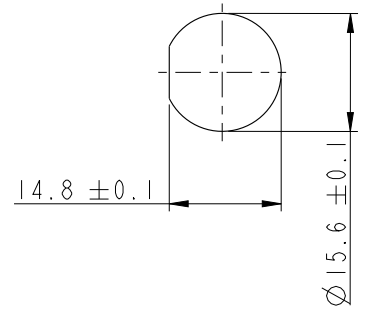

3	Yellow 黃色
2	White 白色
1	Black 黑色
Conn	Wire Color
Pin Out	

Pin Assignments
Front View

Recommended Panel Cut-Out

BB-03PMMM-SL7AXX
 ↑
 XX: 01~99Meter
 01: 01Meter
 02: 02Meters
 :
 :
 :
 99: 99Meters
 Cable Length(L): 01~99Meters

Note:

- * Important Dimensions.
- * Waterproof Rate: IP67
- * Housing: Nylon+GF, Black
- * Male Pin: Copper Alloy, Gold Plated
- * Nut: Nylon+GF, Black
- * Gasket: EPDM, Black
- * Cable: UL2464 20AWG*3C+Drain+Al/My, UV Resistant, OD=5.0, Black
- * Use with waterproof cap or dust cap
Panel Thickness Max: 2.5mm
- * Use without waterproof cap or dust cap
Panel Thickness Max: 3.5mm
- * Cable Length Tolerance: 01M: ±40mm
02M~05M: ±60mm
06M~10M: ±100mm
11M~30M: ±200mm
31M~99M: ±500mm

UNIT: mm		TITLE	Standard, Cable Screw 3Pin M Conn. M Pin		
TOLERANCE	±0.5 mm	SCALE	1:1	SIZE	A4
		REV.	E	WC-REV.	.0
				Inspection item	

Amphenol LTW
 安費諾亮泰企業股份有限公司

ITEM NO.	BB-03PMMM-SL7AXX	DRAWN BY	Fu	DATE	2019-04-02
DWG NO.	BB-03PMMM-SL7AXX	CHECKED BY	Feng li	DATE	2019-04-02
CUSTOMER	ALTW	APPROVED BY	Jerry	DATE	2019-04-02