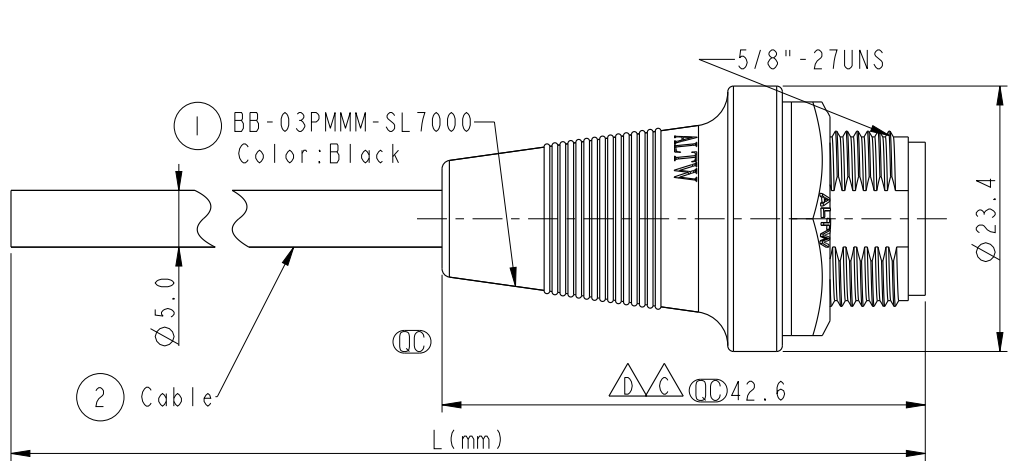

3	Yellow 黃色
2	White 白色
1	Black 黑色
Conn	Wire Color
Pin Out	

Pin Assignments
Front View

Recommended Panel Cut-Out

BB-03PMMM-SL7AXX
 ↑
 XX: 01~99Meter
 01: 01Meter
 02: 02Meters
 :
 :
 :
 99: 99Meters
 Cable Length(L): 01~99Meters

Note:

- * Important Dimensions.
- * Waterproof Rate: IP67
- * Housing: Nylon+GF, Black
- * Male Pin: Copper Alloy, Gold Plated
- * Nut: Nylon+GF, Black
- * Gasket: EPDM, Black
- * Cable: UL2464 20AWG*3C+Drain+Al/My, UV Resistant, OD=5.0, Black
- * Use with waterproof cap or dust cap
Panel Thickness Max: 2.5mm
- * Use without waterproof cap or dust cap
Panel Thickness Max: 3.5mm
- * Cable Length Tolerance: 01M: ±40mm
02M~05M: ±60mm
06M~10M: ±100mm
11M~30M: ±200mm
31M~99M: ±500mm

UNIT: mm		TITLE	Standard, Cable Screw 3Pin M Conn. M Pin		
TOLERANCE	±0.5 mm	SCALE	1:1	SIZE	A4
		REV.	E	WC-REV.	.0
				Inspection item	

Amphenol LTW
 安費諾亮泰企業股份有限公司

ITEM NO.	BB-03PMMM-SL7AXX	DRAWN BY	Fu	DATE	2019-04-02
DWG NO.	BB-03PMMM-SL7AXX	CHECKED BY	Feng li	DATE	2019-04-02
CUSTOMER	ALTW	APPROVED BY	Jerry	DATE	2019-04-02