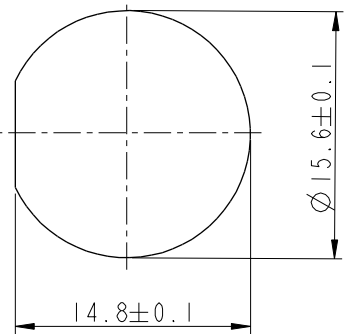

ALTW
CONFIDENTIAL
 2019-03-14
 R&D DEPT.

Pin Assignments
Front View

Recommended Panel Cut-out

- Note:**
- * CC Important Dimension To Check.
 - * Waterproof Rate: IP68, Unmated.
In 1 meter water within 24 hours
 - * Housing: Thermoplastic, Black.
 - * Pin: Copper Alloy, Gold Plated.
 - * Nut: Thermoplastic, Black.
 - * Gasket: Rubber, Gray.
 - * Panel Thickness Maximum: 4.5mm
 - * Gasket and Nut are packed separately in PE bags.

UNIT:mm		
TOLERANCE X ±0.25		

TITLE X Lok B-Size Receptacle M Conn M 3 Pin			
SCALE 2:1	SIZE A4	SHEET 1 OF 1	
REV. B	WC-REV. A.4	CC : Inspection item	

Amphenol LTW
 安費諾亮泰企業股份有限公司

ITEM NO BB-03RMMS-OC8001	DRAWN BY Vicky	DATE 2019-03-14
DWG NO BB-03RMMS-OC8001	CHECKED BY Rita	DATE 2019-03-14
CUSTOMER ALTW	APPROVED BY Max	DATE 2019-03-14