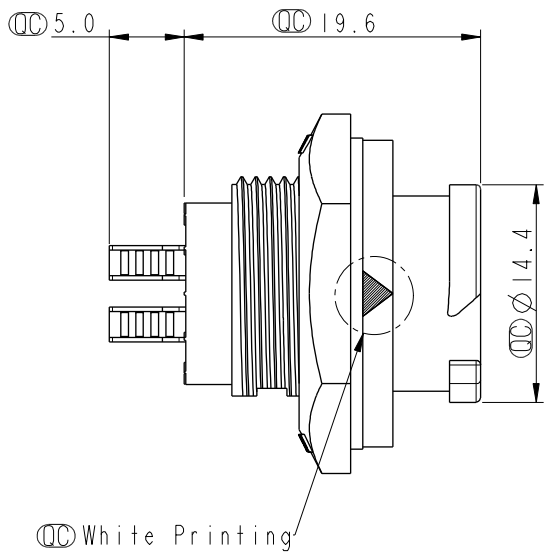

ALTW
CONFIDENTIAL
 2019-03-14
 R&D DEPT.

Pin Assignments
Front View

Recommended Panel Cut-out

- Note:**
- * CC Important Dimension To Check.
 - * Waterproof Rate: IP68, Unmated.
In 1 meter water within 24 hours
 - * Housing: Thermoplastic, Black.
 - * Pin: Copper Alloy, Gold Plated.
 - * Nut: Thermoplastic, Black.
 - * Gasket: Rubber, Gray.
 - * Panel Thickness Maximum: 4.5mm
 - * Gasket and Nut are packed separately in PE bags.

UNIT:mm		
TOLERANCE X ±0.25		

TITLE X Lok B-Size Receptacle M Conn M 3 Pin			
SCALE 2:1	SIZE A4	SHEET 1 OF 1	
REV. B	WC-REV. A.4	CC : Inspection item	

Amphenol LTW
 安費諾亮泰企業股份有限公司

ITEM NO BB-03RMMS-OC8001	DRAWN BY Vicky	DATE 2019-03-14
DWG NO BB-03RMMS-OC8001	CHECKED BY Rita	DATE 2019-03-14
CUSTOMER ALTW	APPROVED BY Max	DATE 2019-03-14