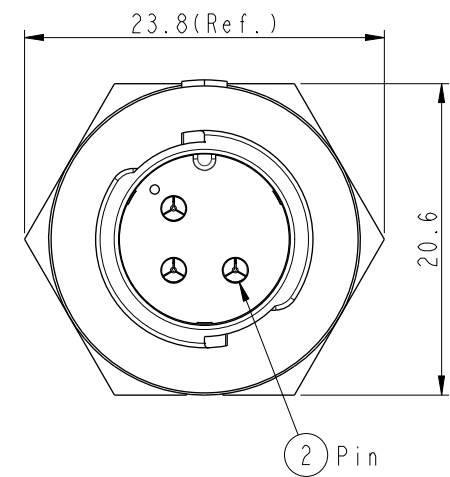

ALTW
CONFIDENTIAL
 2019-03-14
 R&D DEPT.

Pin Assignments
Front View

Recommended Panel Cut-out

- Note:**
- * CC Important Dimension To Check.
 - * Waterproof Rate: IP68, Unmated.
In 1 meter water within 24 hours
 - * Housing: Thermoplastic, Black.
 - * Pin: Copper Alloy, Gold Plated.
 - * Nut: Thermoplastic, Black.
 - * Gasket: Rubber, Gray.
 - * Panel Thickness Maximum: 4.5mm
 - * Gasket and Nut are packed separately in PE bags.

UNIT:mm		
TOLERANCE X ±0.25		

TITLE X Lok B-Size Receptacle M Conn M 3 Pin			
SCALE 2:1	SIZE A4	SHEET 1 OF 1	
REV. B	WC-REV. A.4	CC : Inspection item	

Amphenol LTW
 安費諾亮泰企業股份有限公司

ITEM NO BB-03RMMS-OC8001	DRAWN BY Vicky	DATE 2019-03-14
DWG NO BB-03RMMS-OC8001	CHECKED BY Rita	DATE 2019-03-14
CUSTOMER ALTW	APPROVED BY Max	DATE 2019-03-14