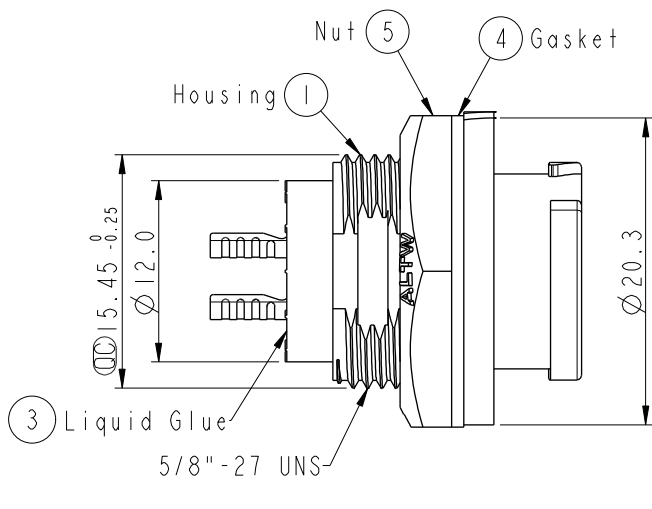

ALTW
CONFIDENTIAL
 2019-03-14
 R&D DEPT.

Pin Assignments
Front View

Recommended Panel Cut-out

- Note:**
- * CC Important Dimension To Check.
 - * Waterproof Rate: IP68, Unmated.
In 1 meter water within 24 hours
 - * Housing: Thermoplastic, Black.
 - * Pin: Copper Alloy, Gold Plated.
 - * Nut: Thermoplastic, Black.
 - * Gasket: Rubber, Gray.
 - * Panel Thickness Maximum: 4.5mm
 - * Gasket and Nut are packed separately in PE bags.

UNIT:mm		
TOLERANCE X ±0.25		

TITLE X Lok B-Size Receptacle M Conn M 3 Pin			
SCALE 2:1	SIZE A4	SHEET 1 OF 1	
REV. B	WC-REV. A.4	CC : Inspection item	

Amphenol LTW
 安費諾亮泰企業股份有限公司

ITEM NO BB-03RMMS-OC8001	DRAWN BY Vicky	DATE 2019-03-14
DWG NO BB-03RMMS-OC8001	CHECKED BY Rita	DATE 2019-03-14
CUSTOMER ALTW	APPROVED BY Max	DATE 2019-03-14