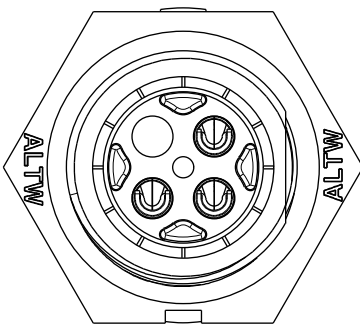

ALTW
CONFIDENTIAL
 2019-03-14
 R&D DEPT.

Pin Assignments
Front View

Recommended Panel Cut-out

- Note:**
- * CC Important Dimension To Check.
 - * Waterproof Rate: IP68, Unmated.
In 1 meter water within 24 hours
 - * Housing: Thermoplastic, Black.
 - * Pin: Copper Alloy, Gold Plated.
 - * Nut: Thermoplastic, Black.
 - * Gasket: Rubber, Gray.
 - * Panel Thickness Maximum: 4.5mm
 - * Gasket and Nut are packed separately in PE bags.

UNIT:mm		
TOLERANCE X ±0.25		

TITLE X Lok B-Size Receptacle M Conn M 3 Pin			
SCALE 2:1	SIZE A4	SHEET 1 OF 1	
REV. B	WC-REV. A.4	CC : Inspection item	

Amphenol LTW
 安費諾亮泰企業股份有限公司

ITEM NO BB-03RMMS-OC8001	DRAWN BY Vicky	DATE 2019-03-14
DWG NO BB-03RMMS-OC8001	CHECKED BY Rita	DATE 2019-03-14
CUSTOMER ALTW	APPROVED BY Max	DATE 2019-03-14